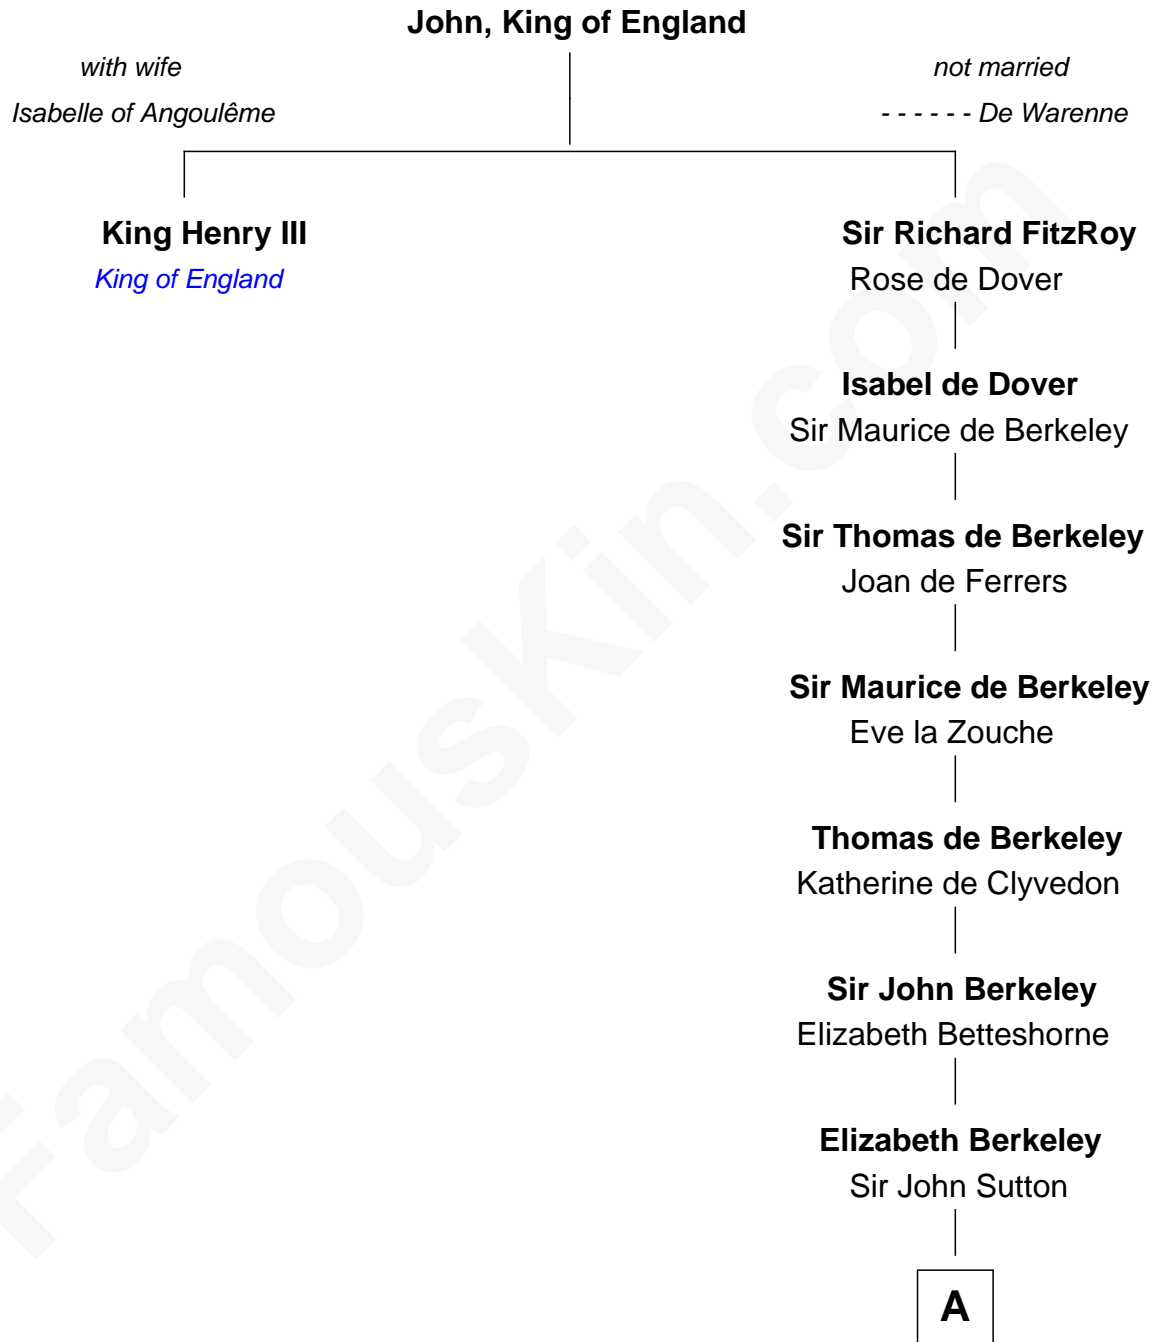

FamousKin.com Relationship Chart of

King Henry III

King of England

18th great-granduncle of

Melvyn Douglas

Movie Actor

A

Jane Sutton
Thomas Mainwaring

Cecily Mainwaring
John Cotton

Sir George Cotton
Mary Onley

Richard Cotton
Mary Mainwaring

Frances Cotton
George Abell

Robert Abell
Joanna - - - - -

Caleb Abell
Margaret Post

Mary Abell
Richard Douglas

William Douglas
Sarah Denison