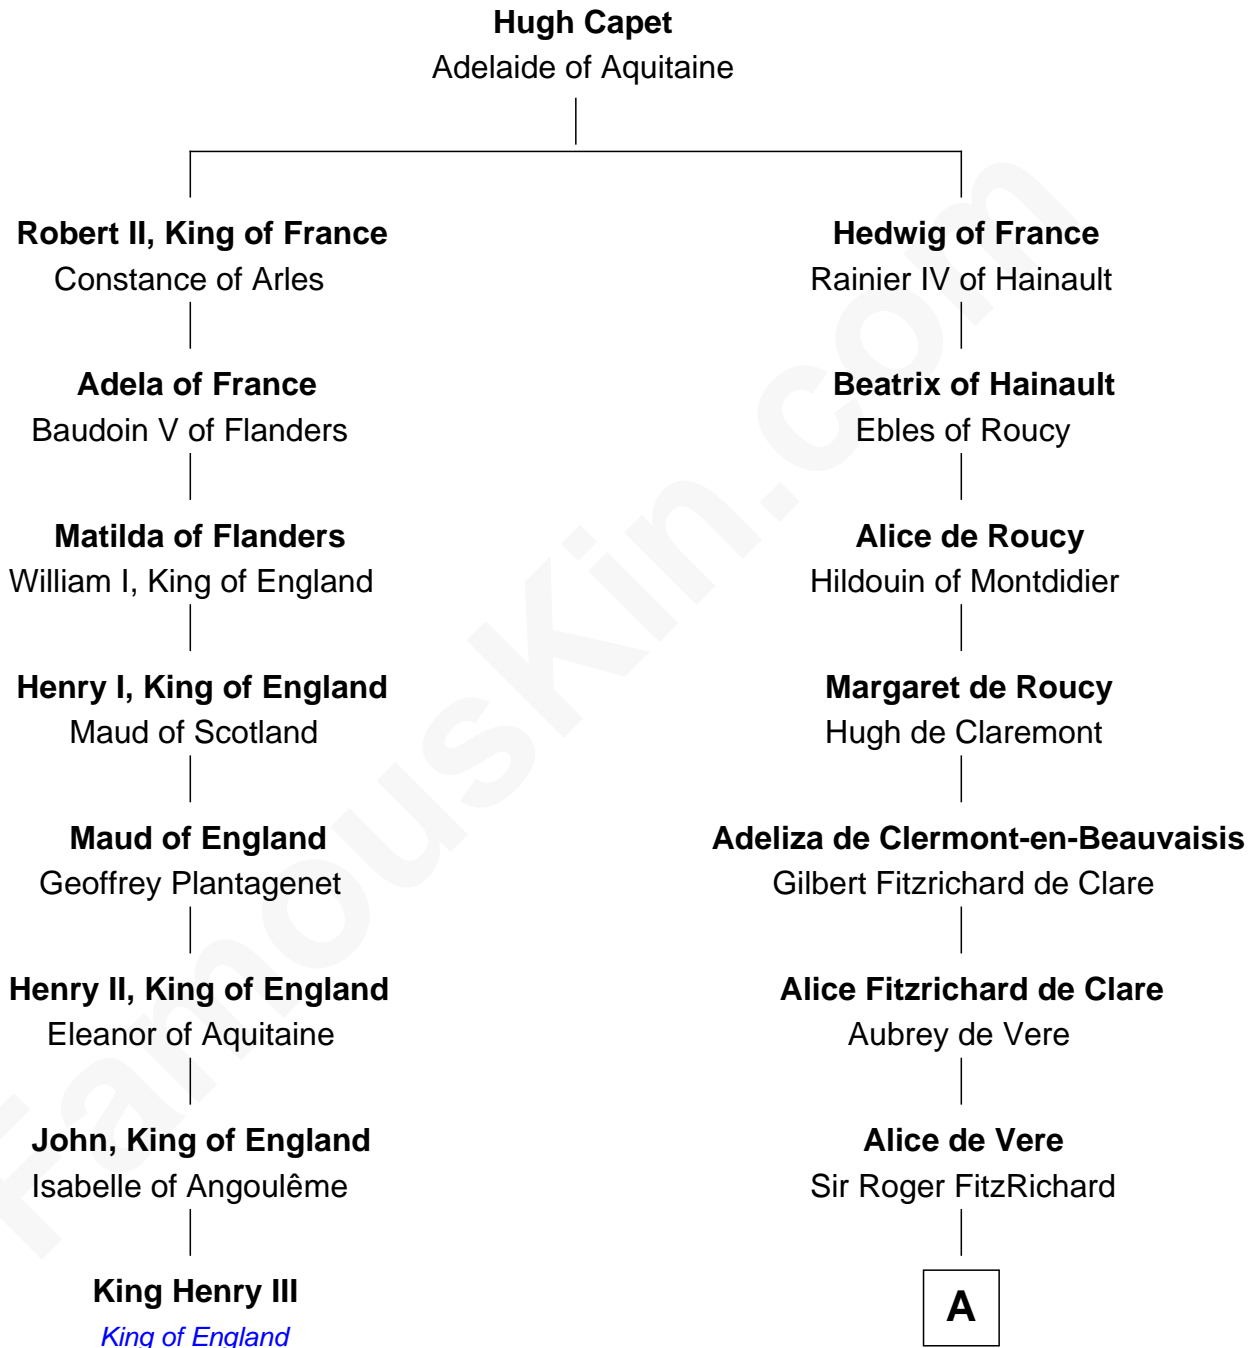

FamousKin.com Relationship Chart of

King Henry III

King of England

7th cousin 1 time removed of

John Fitz Robert

Magna Carta Surety

A

Robert FitzRoger
Margaret de Chesney

John Fitz Robert
Magna Carta Surety

FamousKin.com