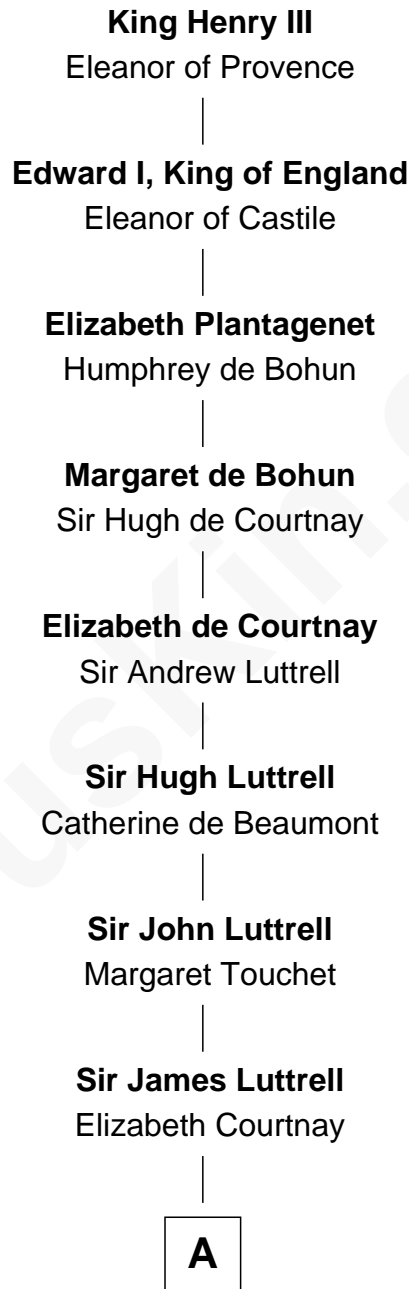

FamousKin.com
Relationship Chart of
King Henry III
King of England

16th Great-grandfather of
Ichabod Goodwin
27th Governor of New Hampshire

FamousKin.com

A

|
Sir Hugh Luttrell

Margaret Hill

|
Eleanor Luttrell

Roger Yorke

|
Elizabeth Yorke

Edmund Percival

|
Christian Percival

Richard Lowle

|
Percival Lowell

Rebecca - - - - -

|
Joanna Lowell