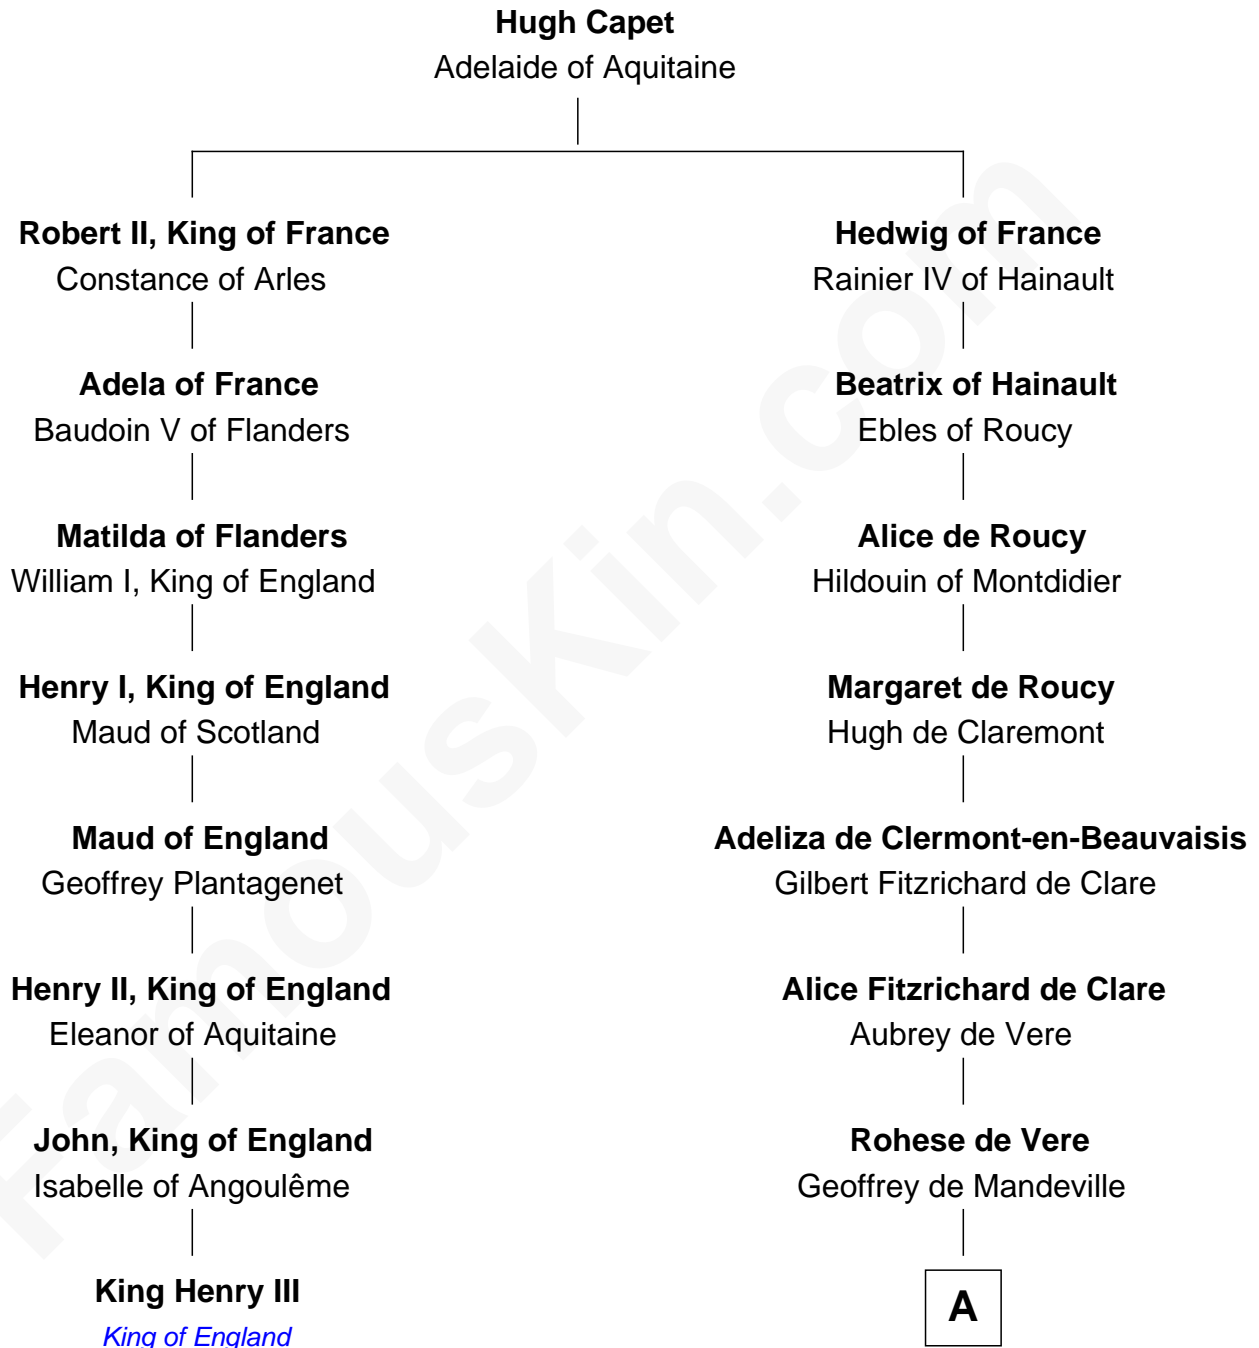

FamousKin.com

Relationship Chart of

King Henry III

King of England

7th cousin 2 times removed of

William de Lanvallay
Magna Carta Surety

A

—
Maud de Mandeville

Hugh de Boclande

—
Hawise de Boclande

William de Lanvallei

—
William de Lanvally

Magna Carta Surety

FamousKin.com