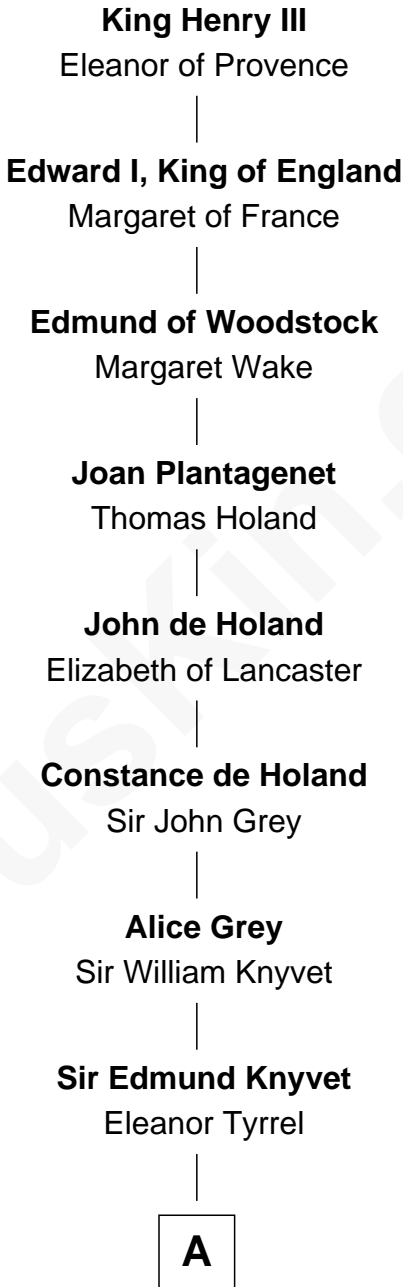

# FamousKin.com Relationship Chart of

**King Henry III**

*King of England*

20th Great-grandfather of

**John Adams Morgan**

*1952 Olympic Sailing Gold Medalist*

**A**

**Edmund Knyvet**

Jane Bouchier

**John Knyvet**

Agnes Harcourt

**Abigail Knyvet**

Martin Sedley

**Muriel Sedley**

Brampton Gurdon

**Muriel Gurdon**