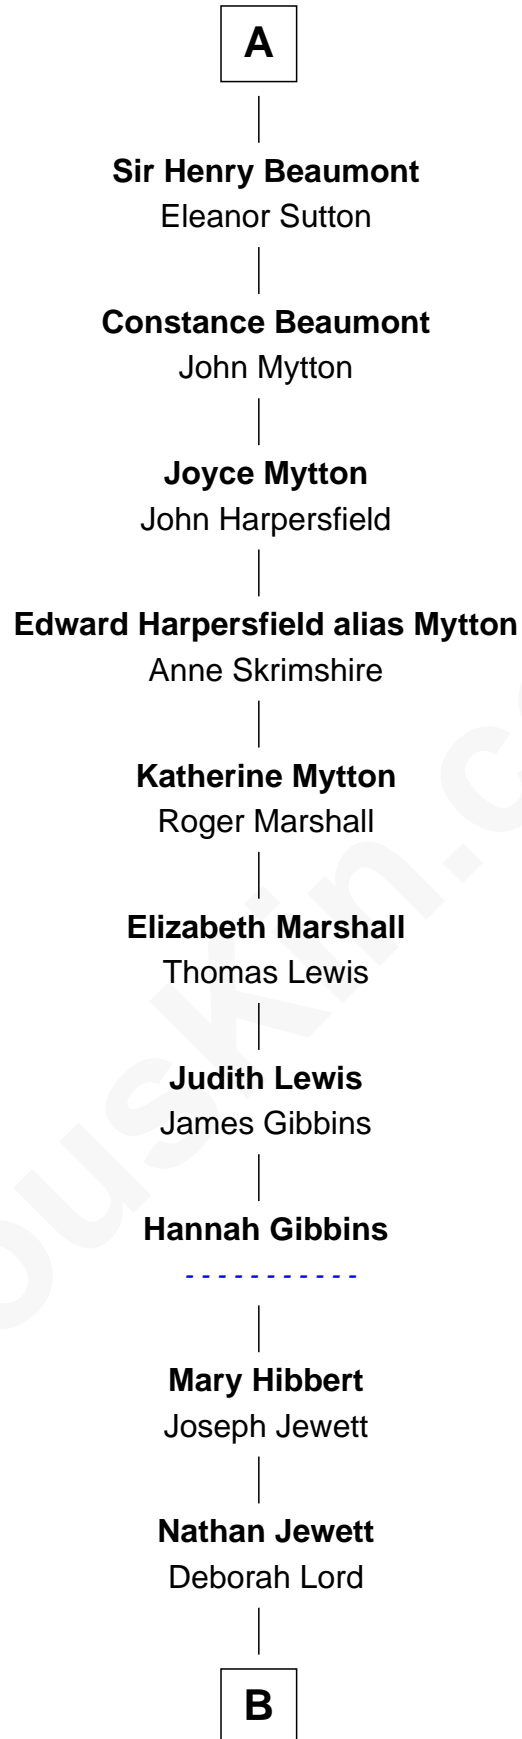

FamousKin.com Relationship Chart of

King Henry III

King of England

23rd Great-grandfather of

Gerald Ford

38th U.S. President

King Henry III

Eleanor of Provence

Edmund Plantagenet

Blanche of Artois

Henry Plantagenet

Maud de Chaworth

Eleanor Plantagenet

Sir John de Beaumont

Henry de Beaumont

Margaret de Vere

Sir John de Beaumont

Katherine de Everingham

Sir Henry de Beaumont

Elizabeth Willoughby

Sir Henry Beaumont

Joan Heronville

A

B

Amy Gridley Butler

George Manney Ayer

Adele Augusta Ayer

Levi Addison Gardner

Dorothy Ayer Gardner

Leslie Lynch King

Gerald Ford

38th U.S. President