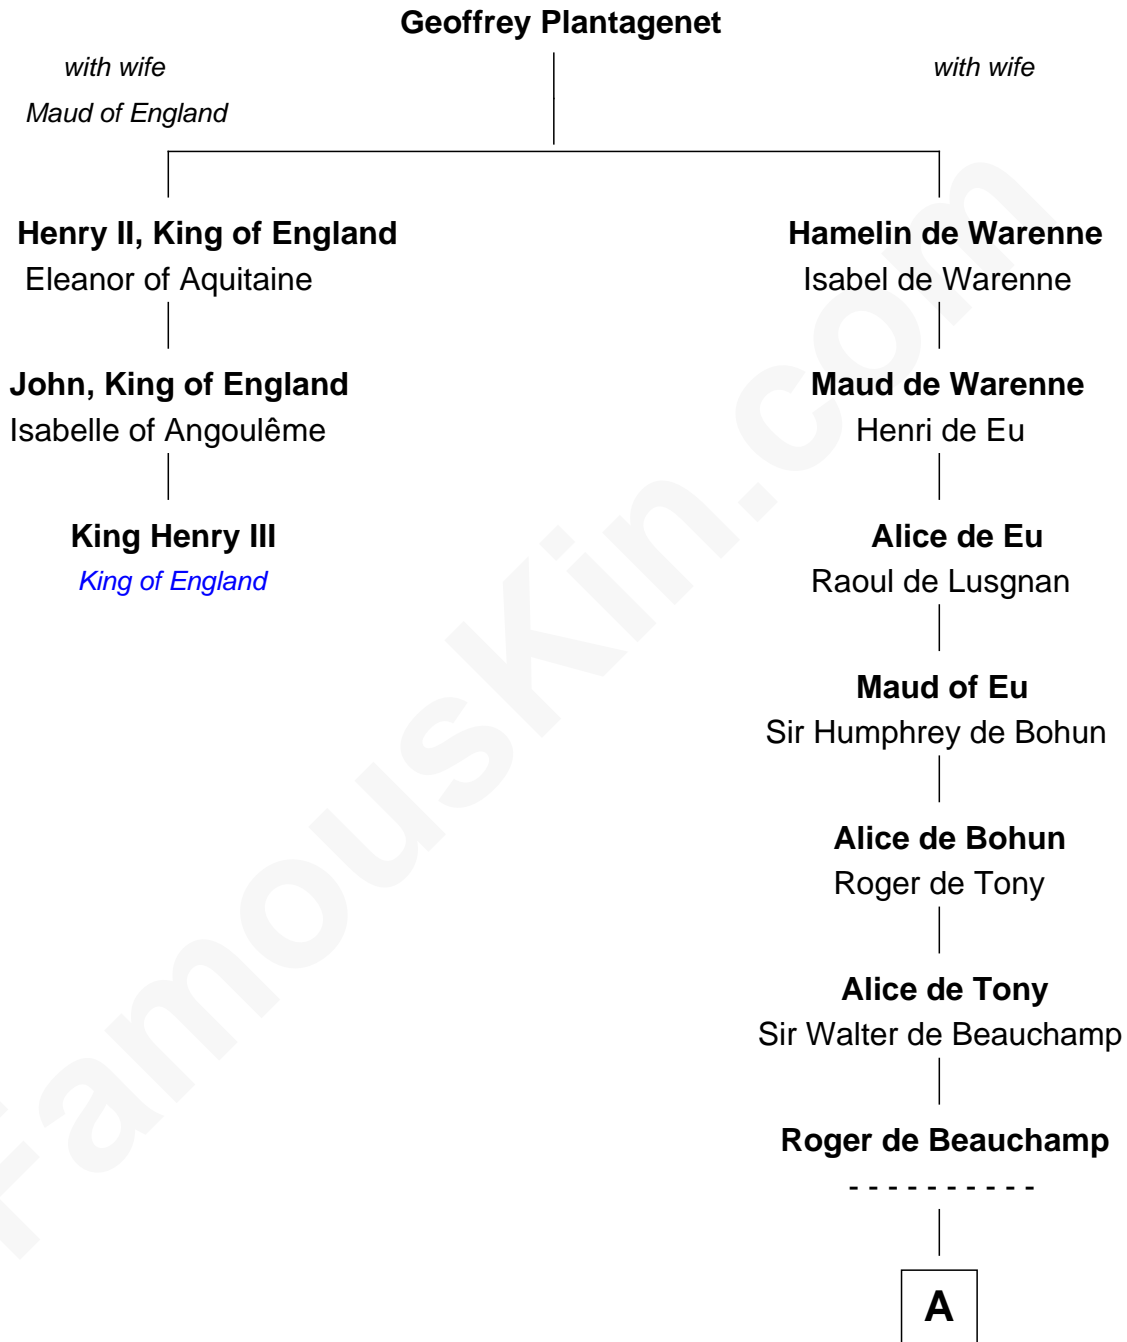

FamousKin.com

Relationship Chart of

King Henry III

King of England

2nd cousin 16 times removed of

Robert Catesby
Leader of Gunpowder Plot

FamousKin.com

A

—
Robert Catesby

Leader of Gunpowder Plot

FamousKin.com