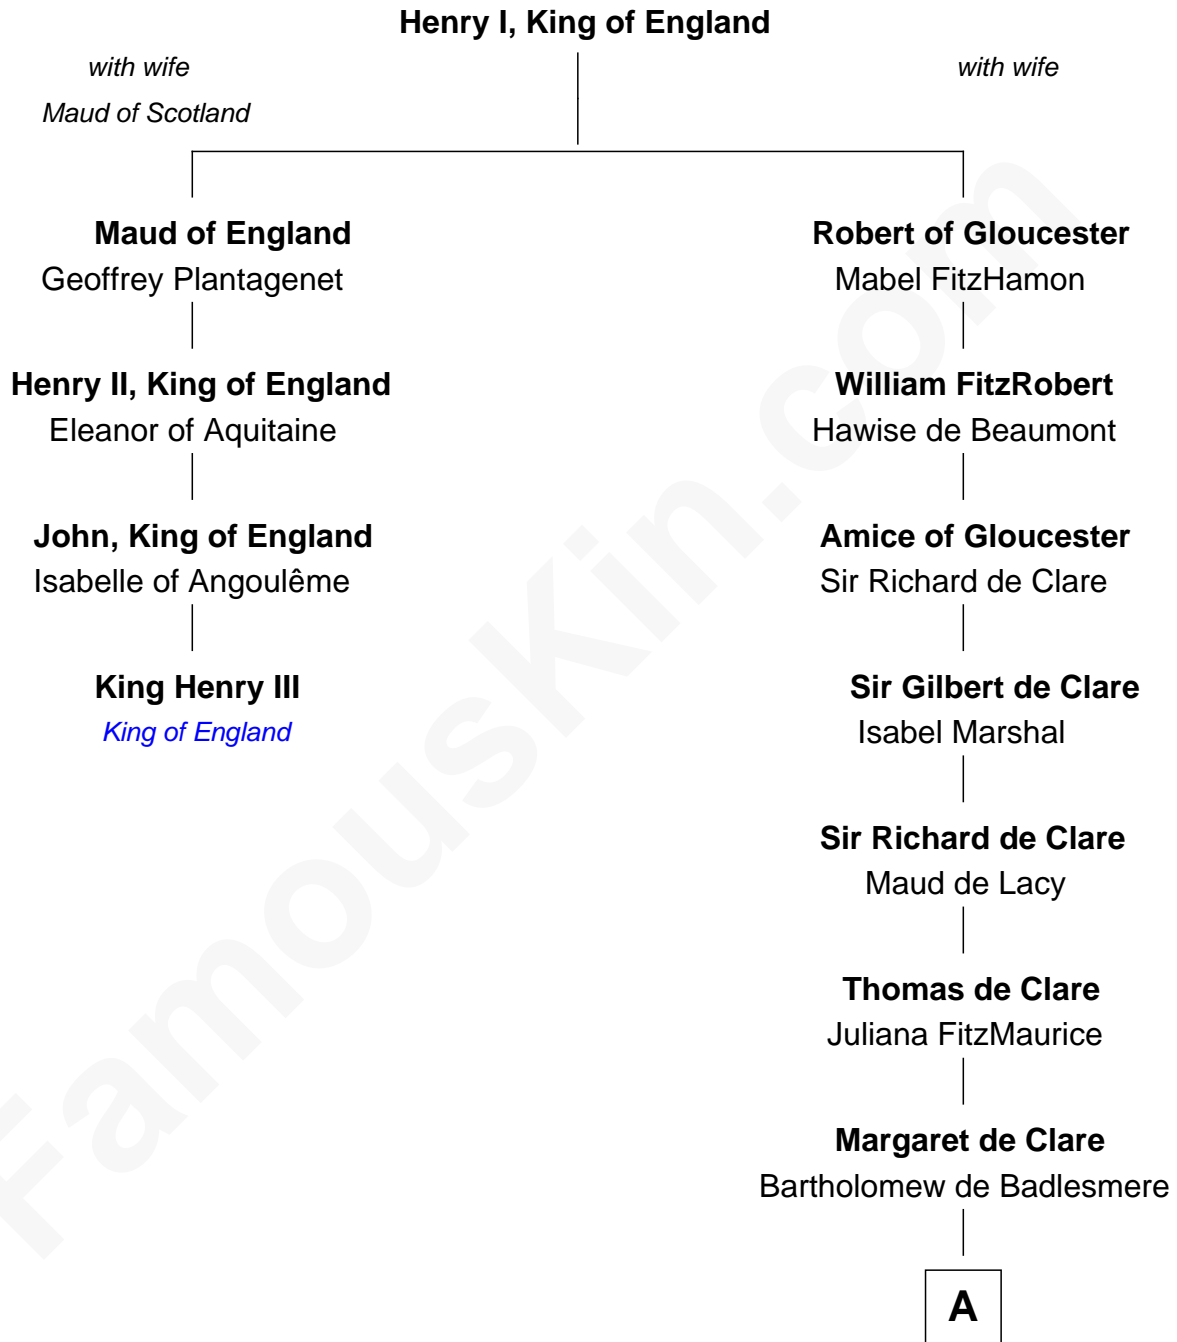

FamousKin.com

Relationship Chart of

King Henry III

King of England

3rd cousin 14 times removed of

Robert Catesby
Leader of Gunpowder Plot

A

Margery de Badlesmere

Sir William de Ros

Elizabeth de Roos

Sir William la Zouche

Sir William la Zouche

Agnes Greene

Sir William la Zouche

Elizabeth - - - - -

William Zouche

Katherine Willington

Sir William Catesby

Anne Throckmorton

Robert Catesby

Leader of Gunpowder Plot