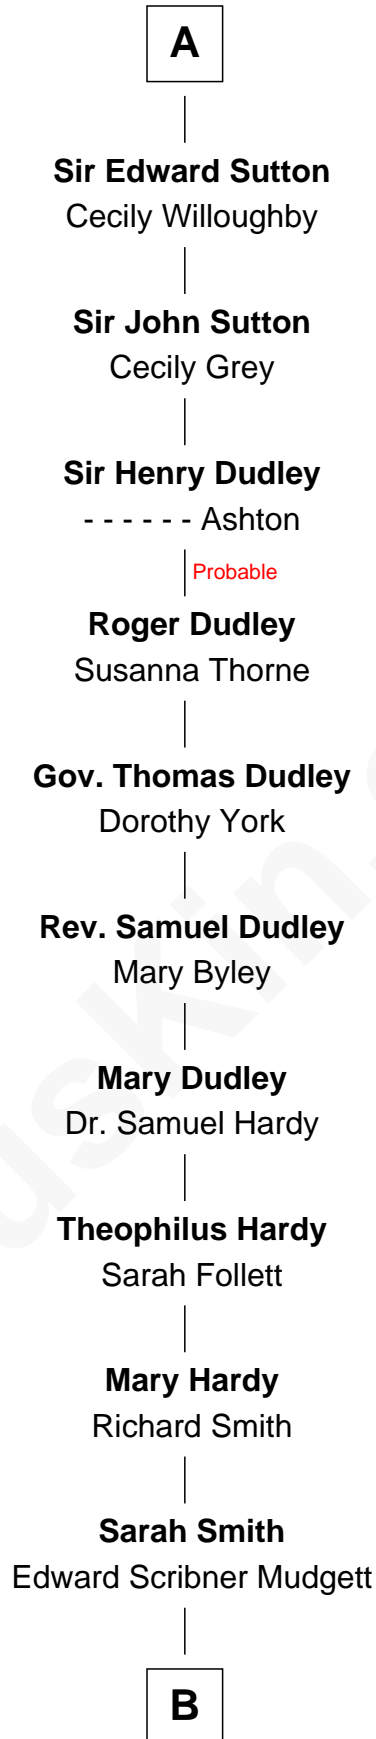

FamousKin.com
Relationship Chart of
King Henry III
King of England

19th Great-grandfather of

Dr. H. H. Holmes
Serial Killer aka "Devil in the White City"

King Henry III

Eleanor of Provence

Edward I, King of England

Margaret of France

Edmund of Woodstock

Margaret Wake

Joan Plantagenet

Thomas Holand

Sir Thomas de Holand

Alice Fitzalan

Eleanor Holand

Edward Cherleton

Joyce Cherleton

Sir John Tiptoft

Joyce Tiptoft

Sir Edmund Sutton

A

B

—
Samuel Mudgett

Mary Morrill

—
Scribner Mudgett

Nancy Prescott

—
Levi Horton Mudgett

Theodate Page Price

—
Dr. H. H. Holmes

Serial Killer Dr. H. H. Holmes

FamousKin.com