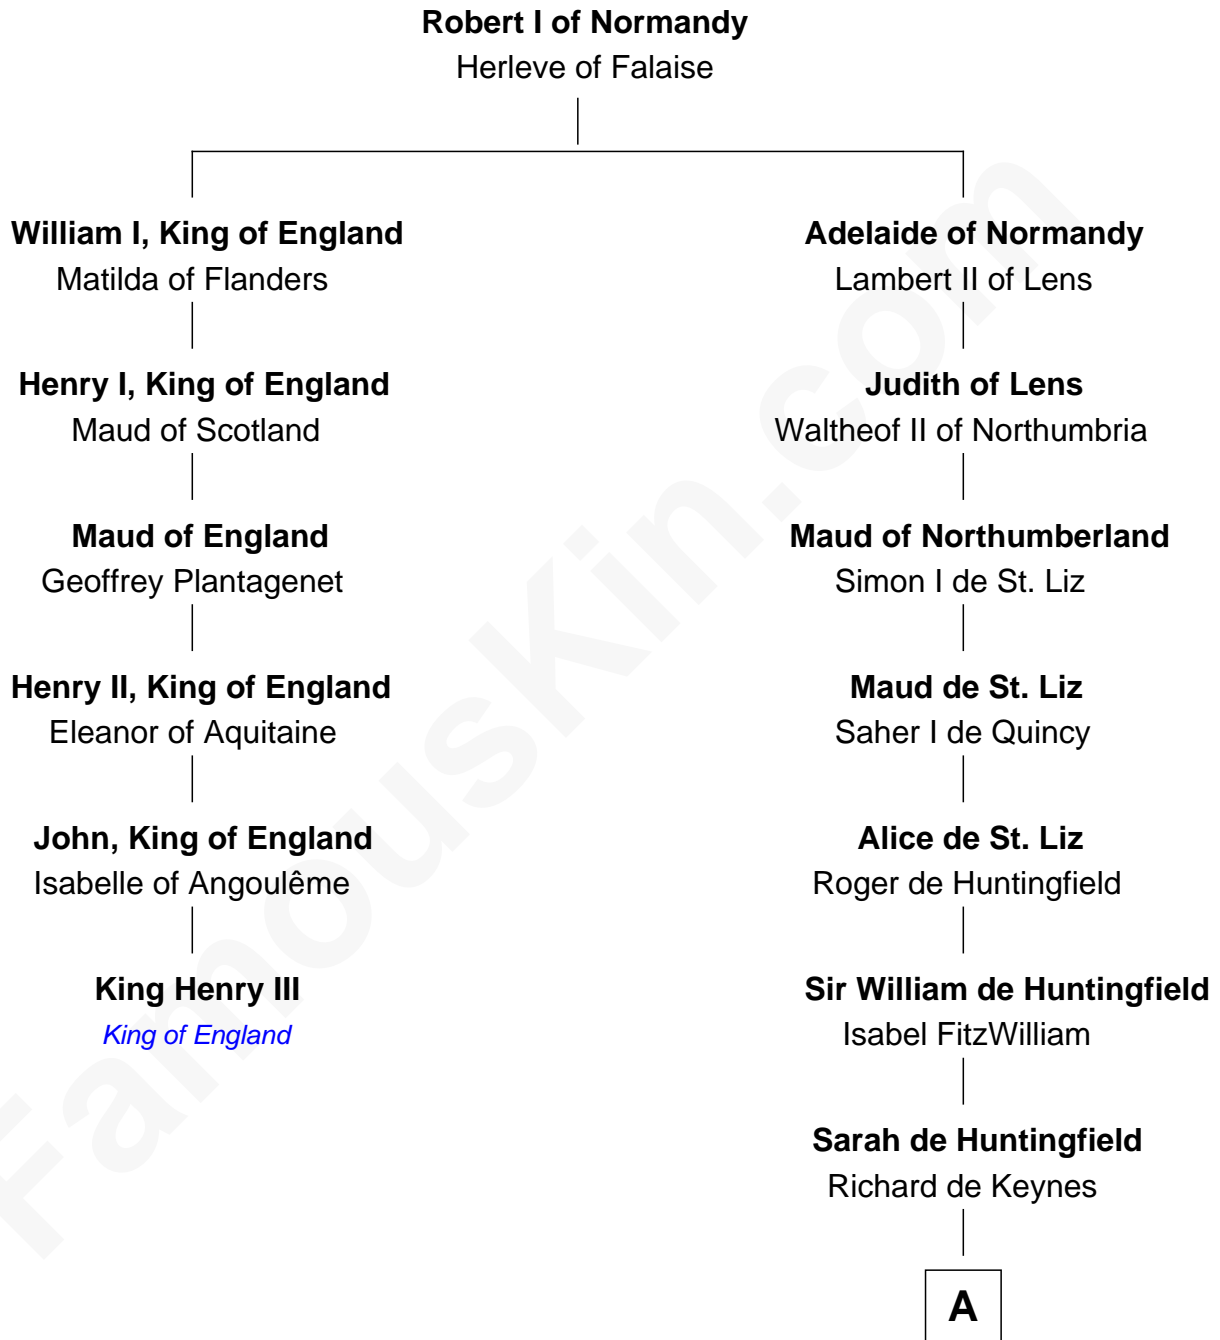

FamousKin.com

Relationship Chart of

King Henry III

King of England

5th cousin 16 times removed of

William Stoughton

Chief Judge and Prosecutor, Salem Witch Trials 1692

A

Richard de Keynes

Alice de Mankesy

Joan de Keynes

Sir Roger Lewknor

Sir Thomas Lewknor

Sybil - - - - -

Sir Roger Lewknor

Katherine Bardolf

Probable

Beatrix Lewknor

Ralph Roper

Probable

Edmond Roper

- - - - -

Agnes Roper

Walter Colepepper