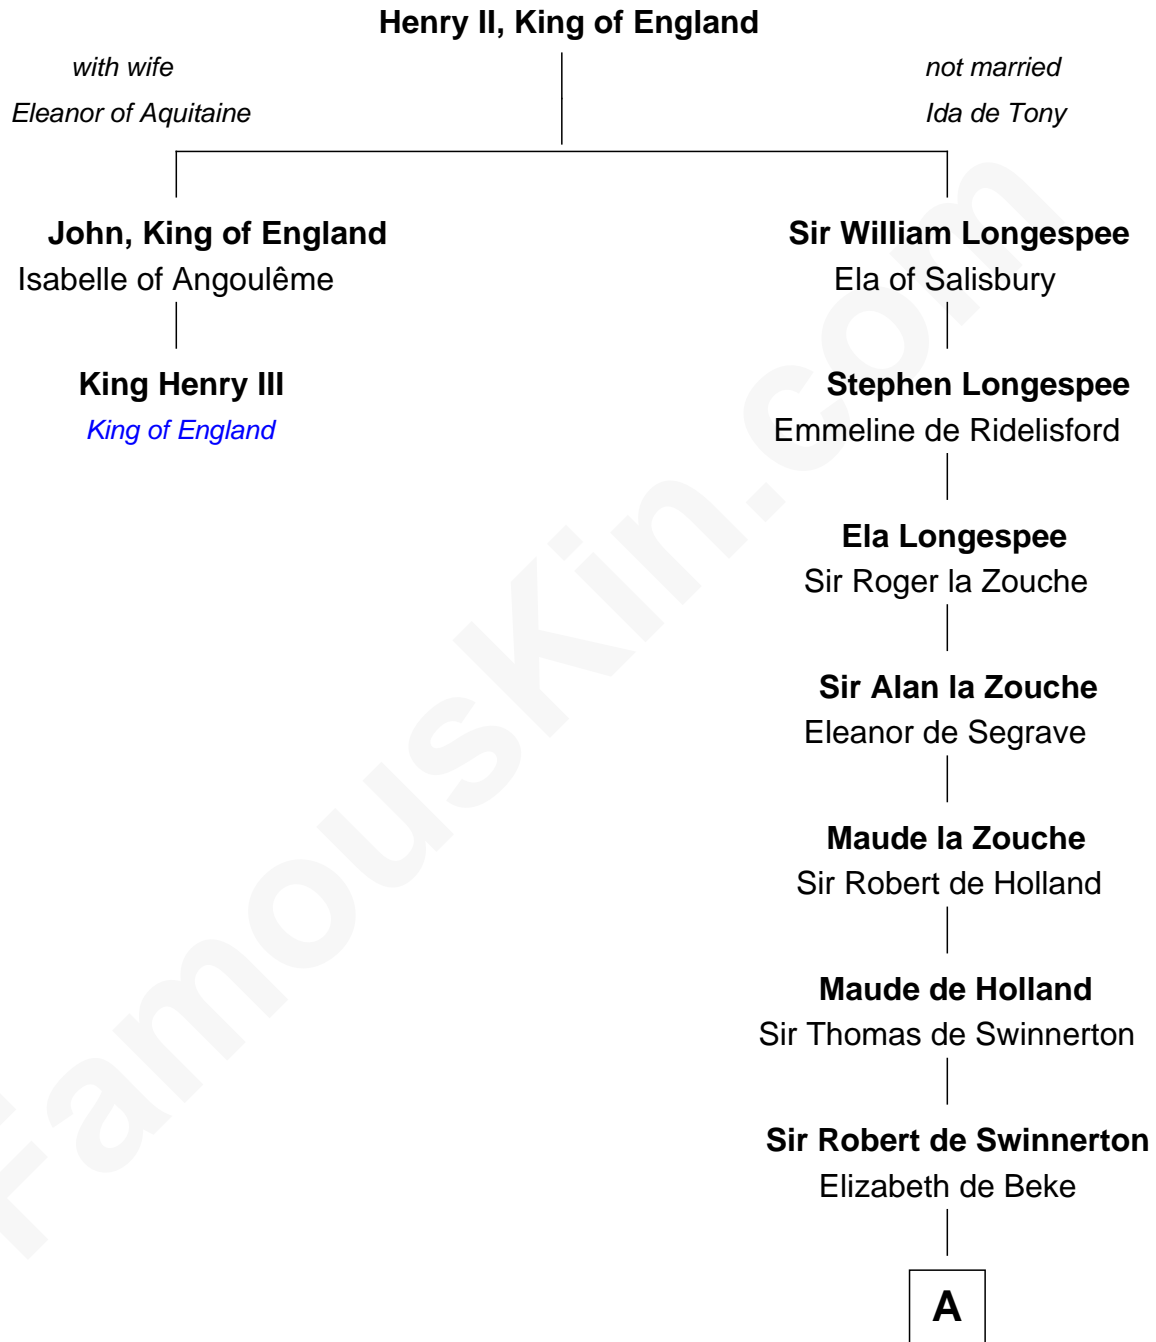

## Relationship Chart of

### King Henry III

*King of England*

1st cousin 19 times removed of

**Abraham Baldwin**  
*Signer of the U.S. Constitution*

**A**

**Maud de Swinnerton**

Sir John Savage

**Margaret Savage**