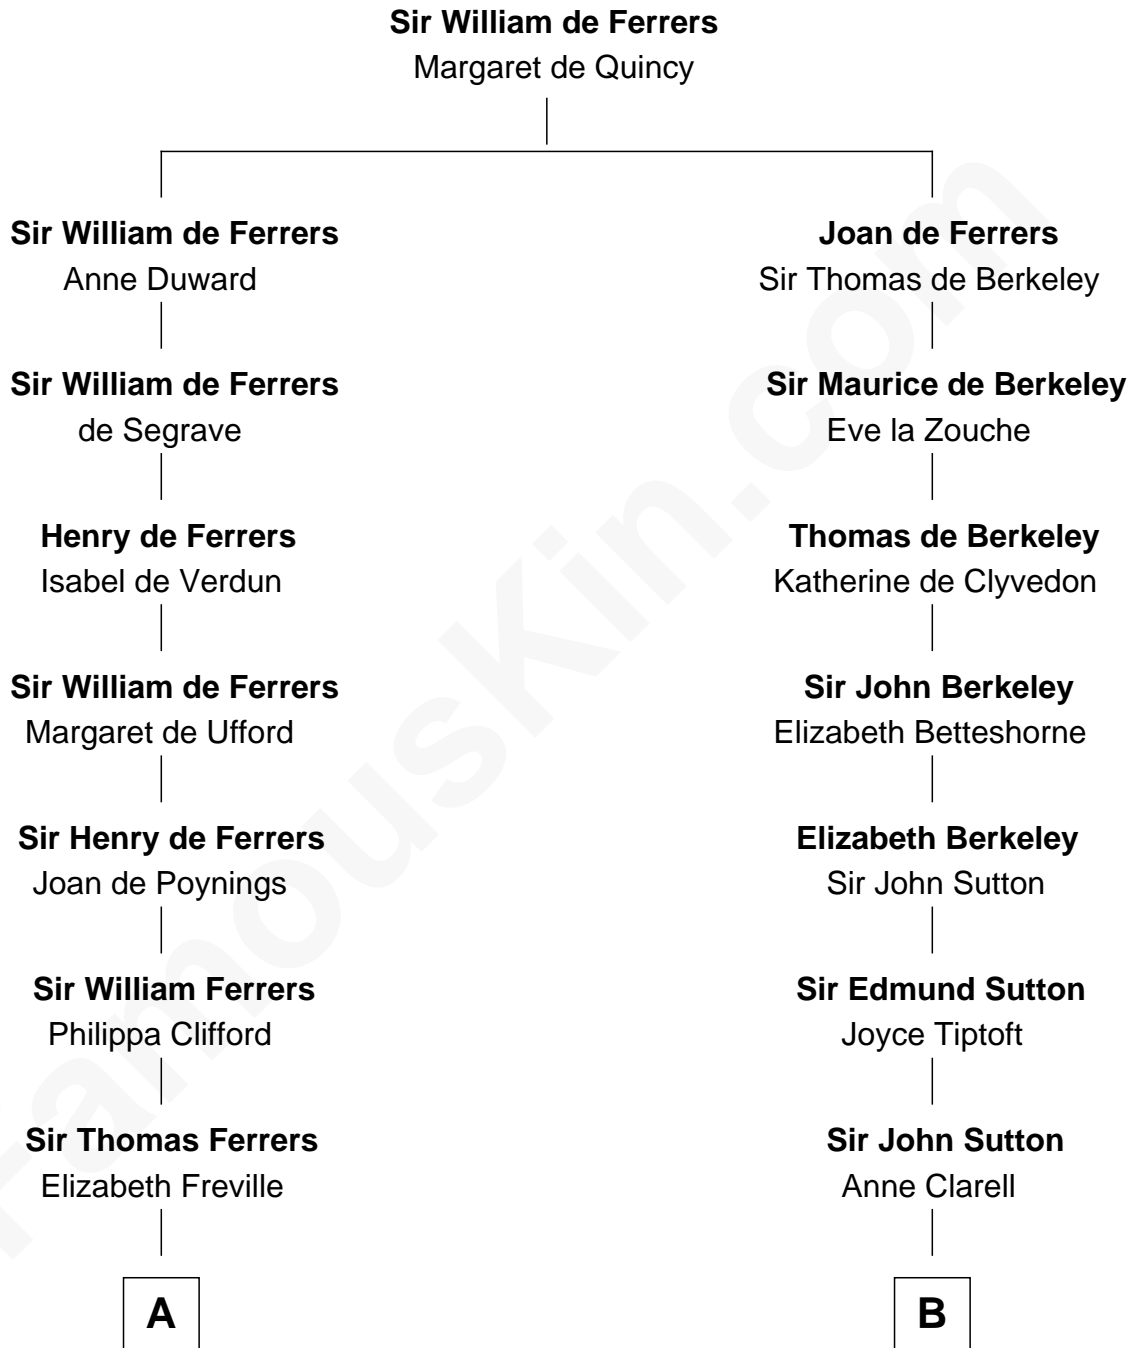

FamousKin.com

Relationship Chart of

Hetty Green

"The Witch of Wall Street"

19th cousin 1 time removed of

General George S. Patton

U.S. Army - World War II

C

Gideon Howland
Mehitable Howland

Abby Slocum Howland
Edward Mott Robinson

Hetty Green
"The Witch of Wall Street"

D

Susanna Thompson Thorton
Andrew Glassell

Susan Thornton Glassell
George Smith Patton

George Smith Patton
Ruth Wilson