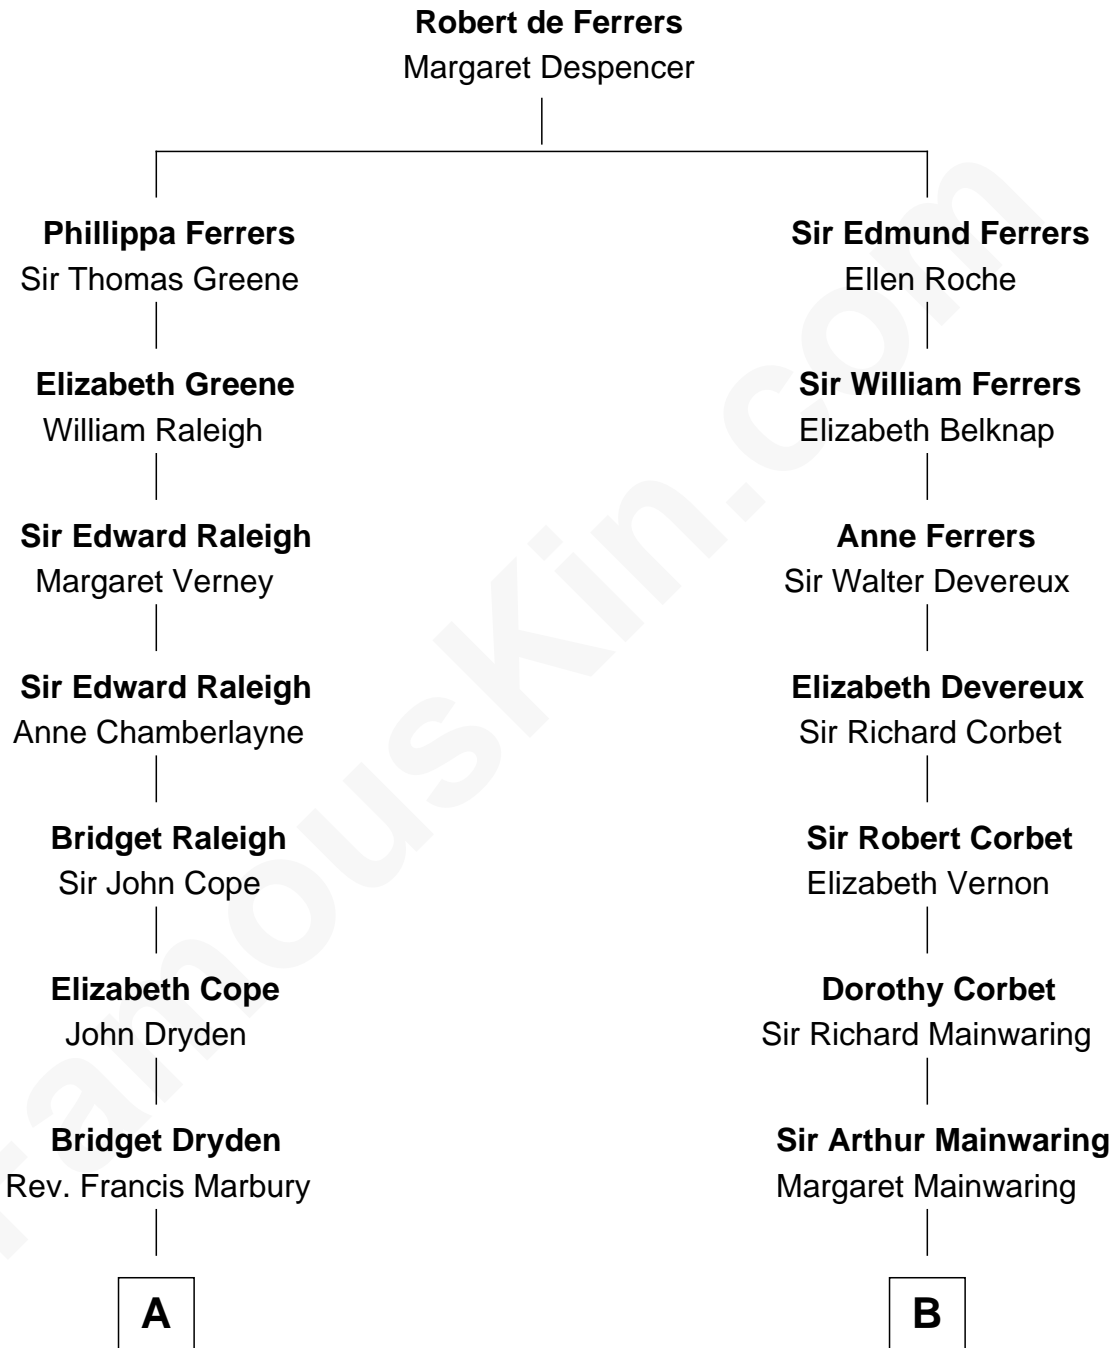

FamousKin.com

Relationship Chart of

Hetty Green

"The Witch of Wall Street"

15th cousin 4 times removed of

Elizabeth Montgomery

TV Actress - "Bewitched"

C

—
Mary Weed Barney
Henry Montgomery

—
Henry Montgomery
Elizabeth Bryan Allen

—
Elizabeth Montgomery
TV Actress - "Bewitched"

FamousKin.com