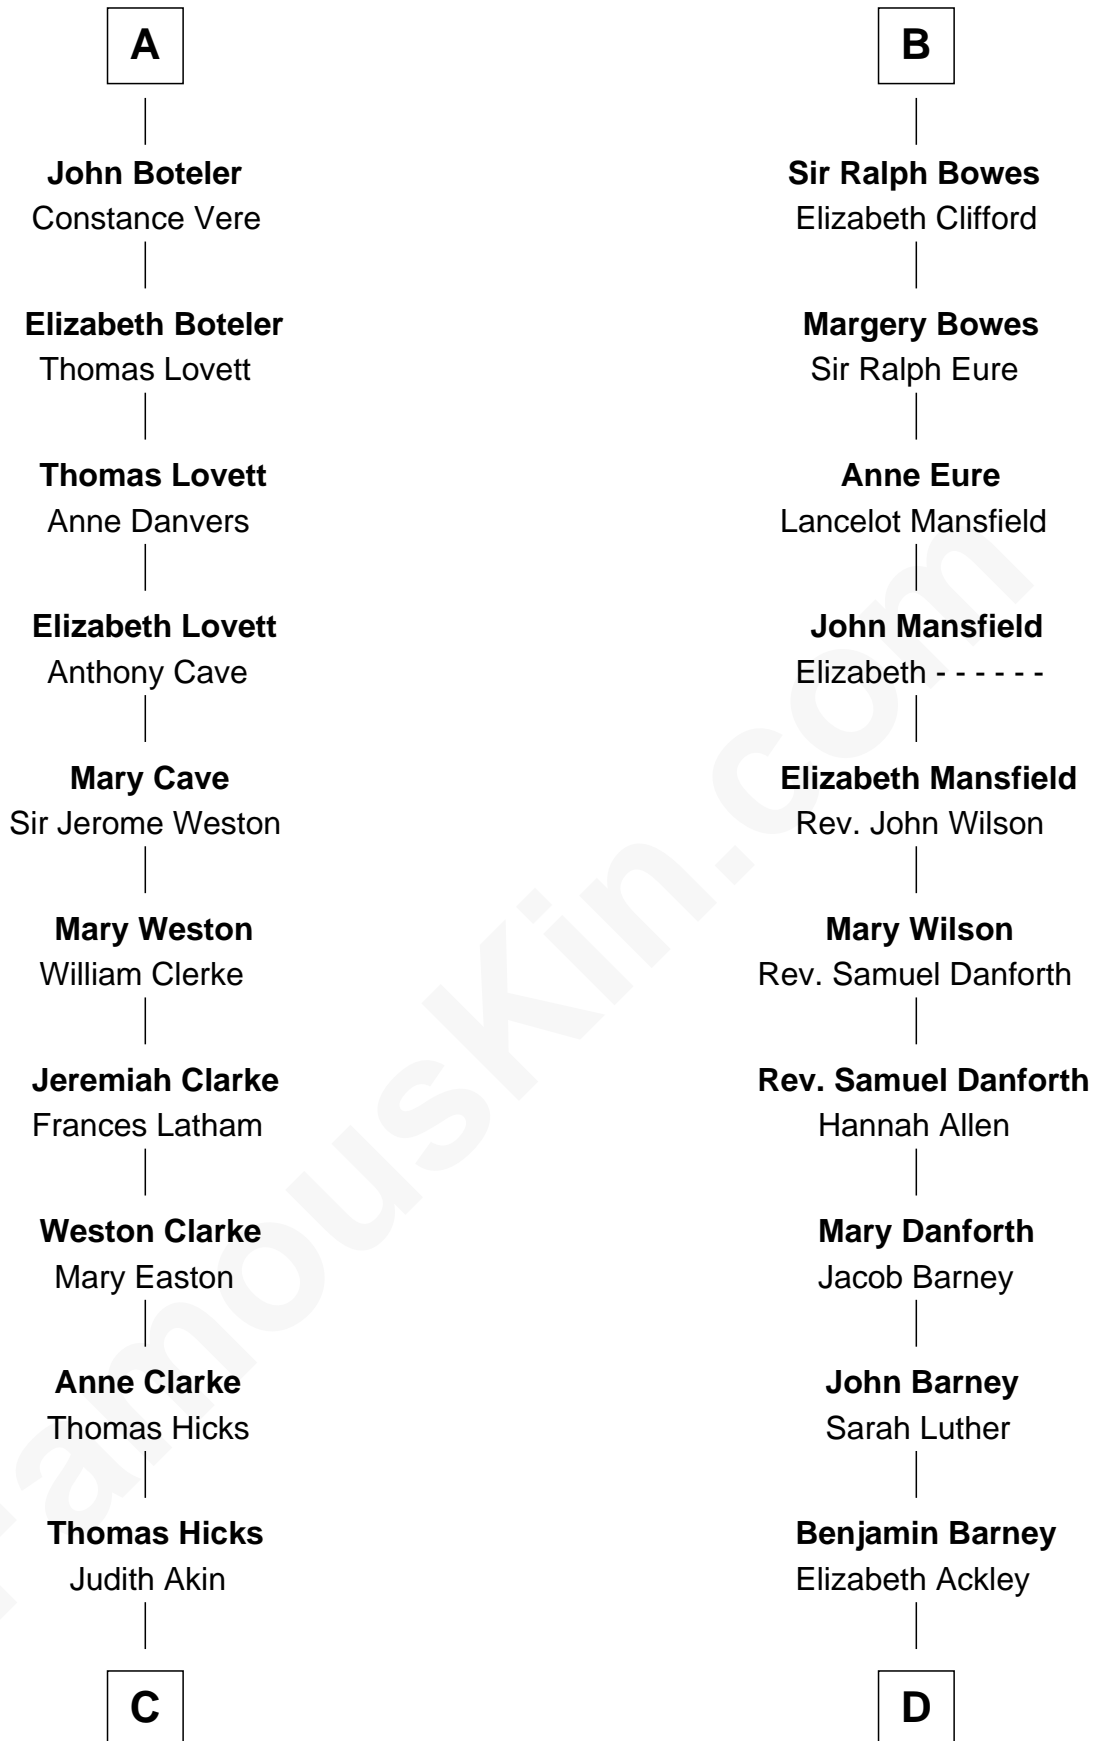

## Relationship Chart of

### Hetty Green

*"The Witch of Wall Street"*

20th cousin 1 time removed of

**Elizabeth Montgomery**

TV Actress - *"Bewitched"*

**C**

**Sarah Hicks**

Gideon Howland

**Gideon Howland**

Mehitable Howland

**Abby Slocum Howland**

Edward Mott Robinson

**Hetty Green**

*"The Witch of Wall Street"*

**D**

**Nathan Barney**

Hannah Carey

**Nathan Barney**

Mary A. Deverell

**Mary Weed Barney**

Henry Montgomery

**Henry Montgomery**

Elizabeth Bryan Allen

**Elizabeth Montgomery**