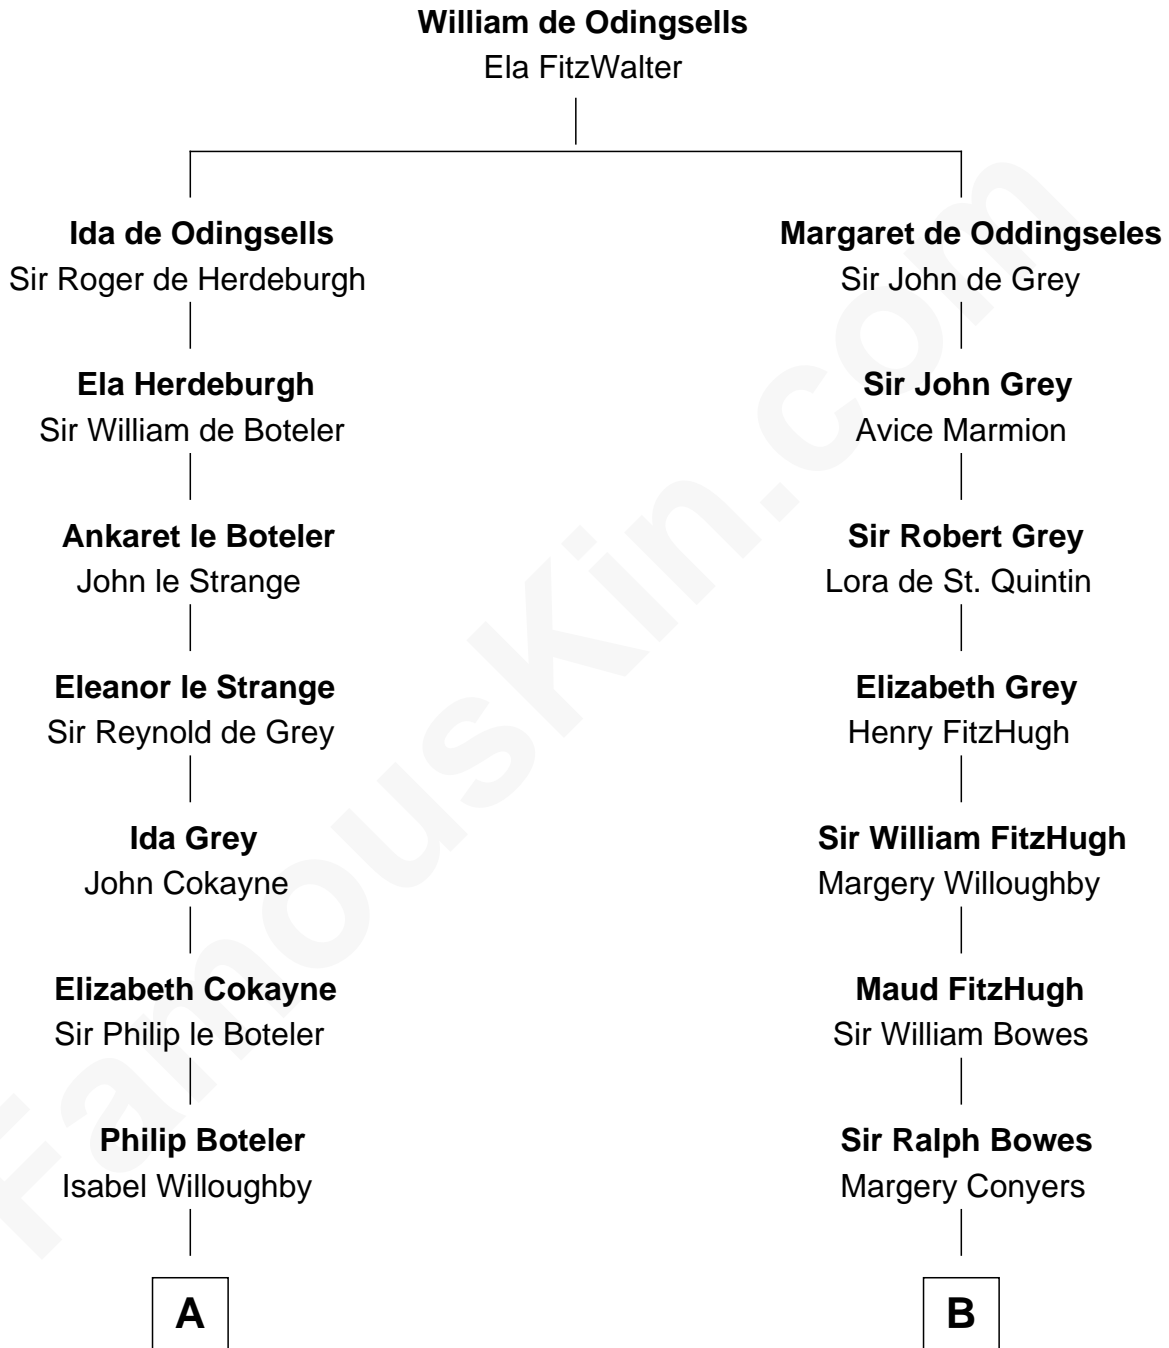

## Relationship Chart of

### Hetty Green

*"The Witch of Wall Street"*

20th cousin 1 time removed of

**Elizabeth Montgomery**

TV Actress - *"Bewitched"*

**C**

**Sarah Hicks**

Gideon Howland