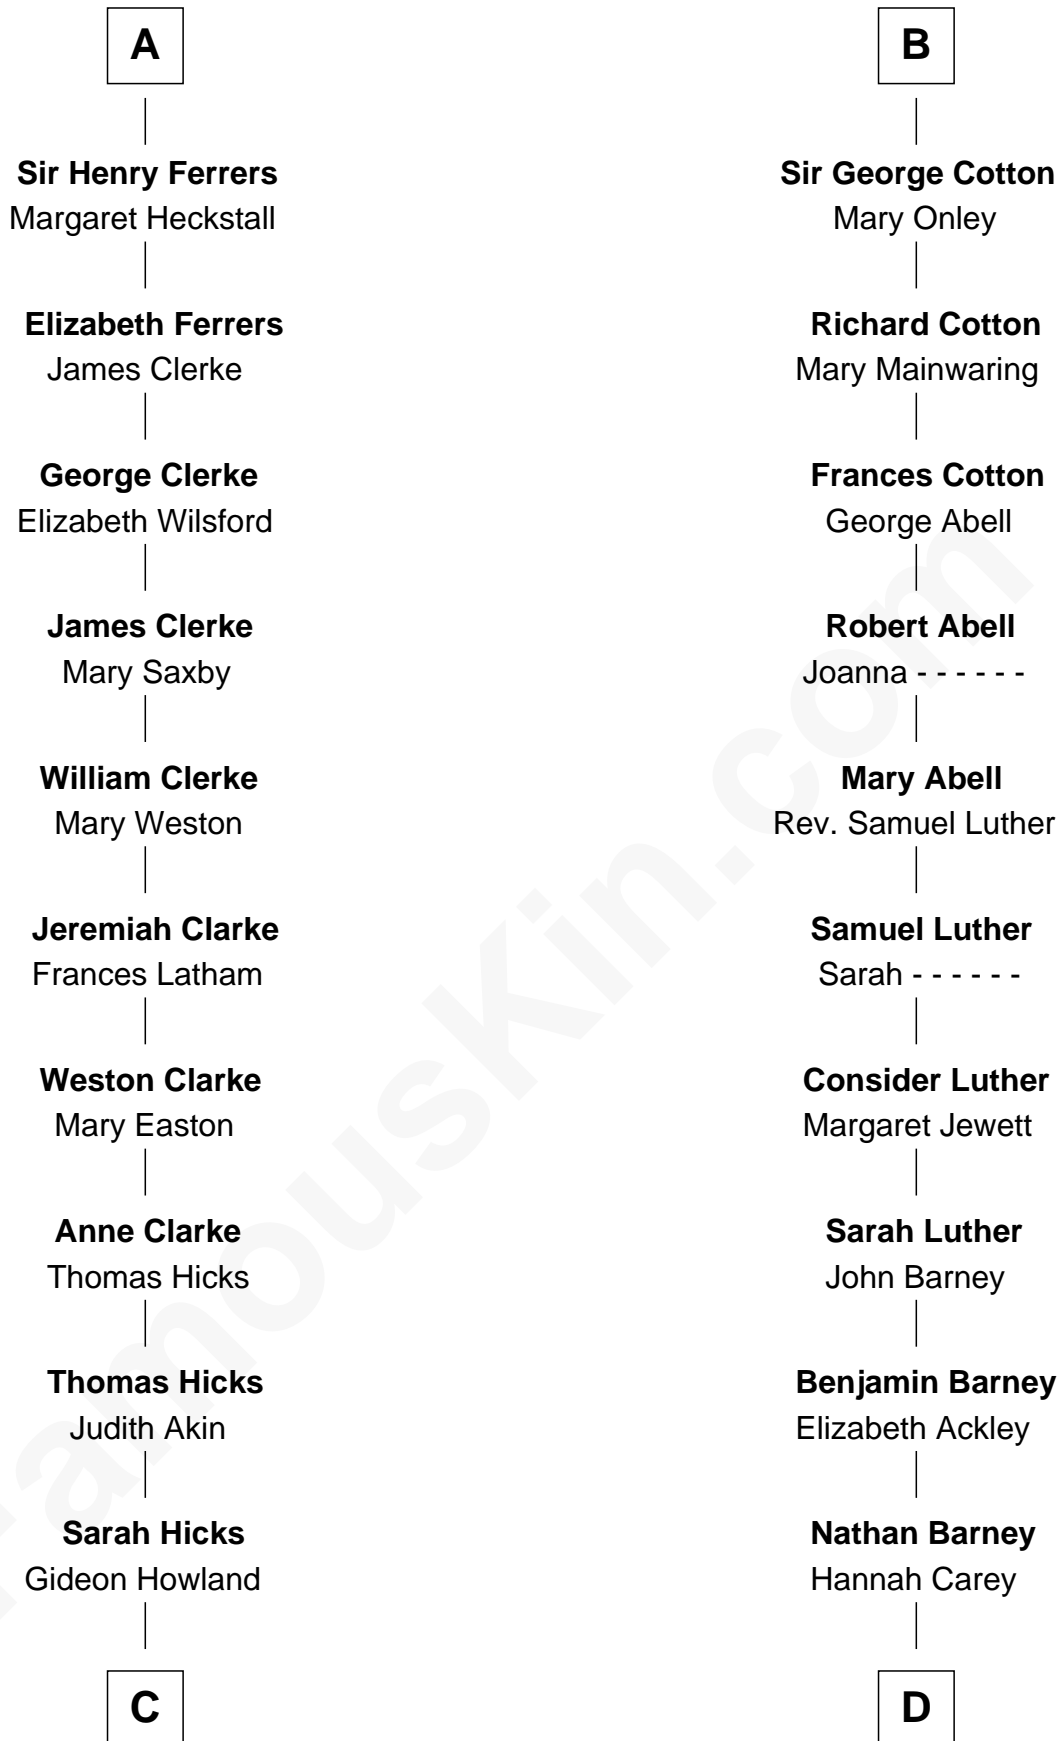

FamousKin.com

Relationship Chart of

Hetty Green

"The Witch of Wall Street"

19th cousin 1 time removed of

Elizabeth Montgomery

TV Actress - "Bewitched"

C

Gideon Howland
Mehitable Howland

Abby Slocum Howland
Edward Mott Robinson

Hetty Green
"The Witch of Wall Street"

D

Nathan Barney
Mary A. Deverell

Mary Weed Barney
Henry Montgomery

Henry Montgomery
Elizabeth Bryan Allen

Elizabeth Montgomery
TV Actress - "Bewitched"

FamousKin.com