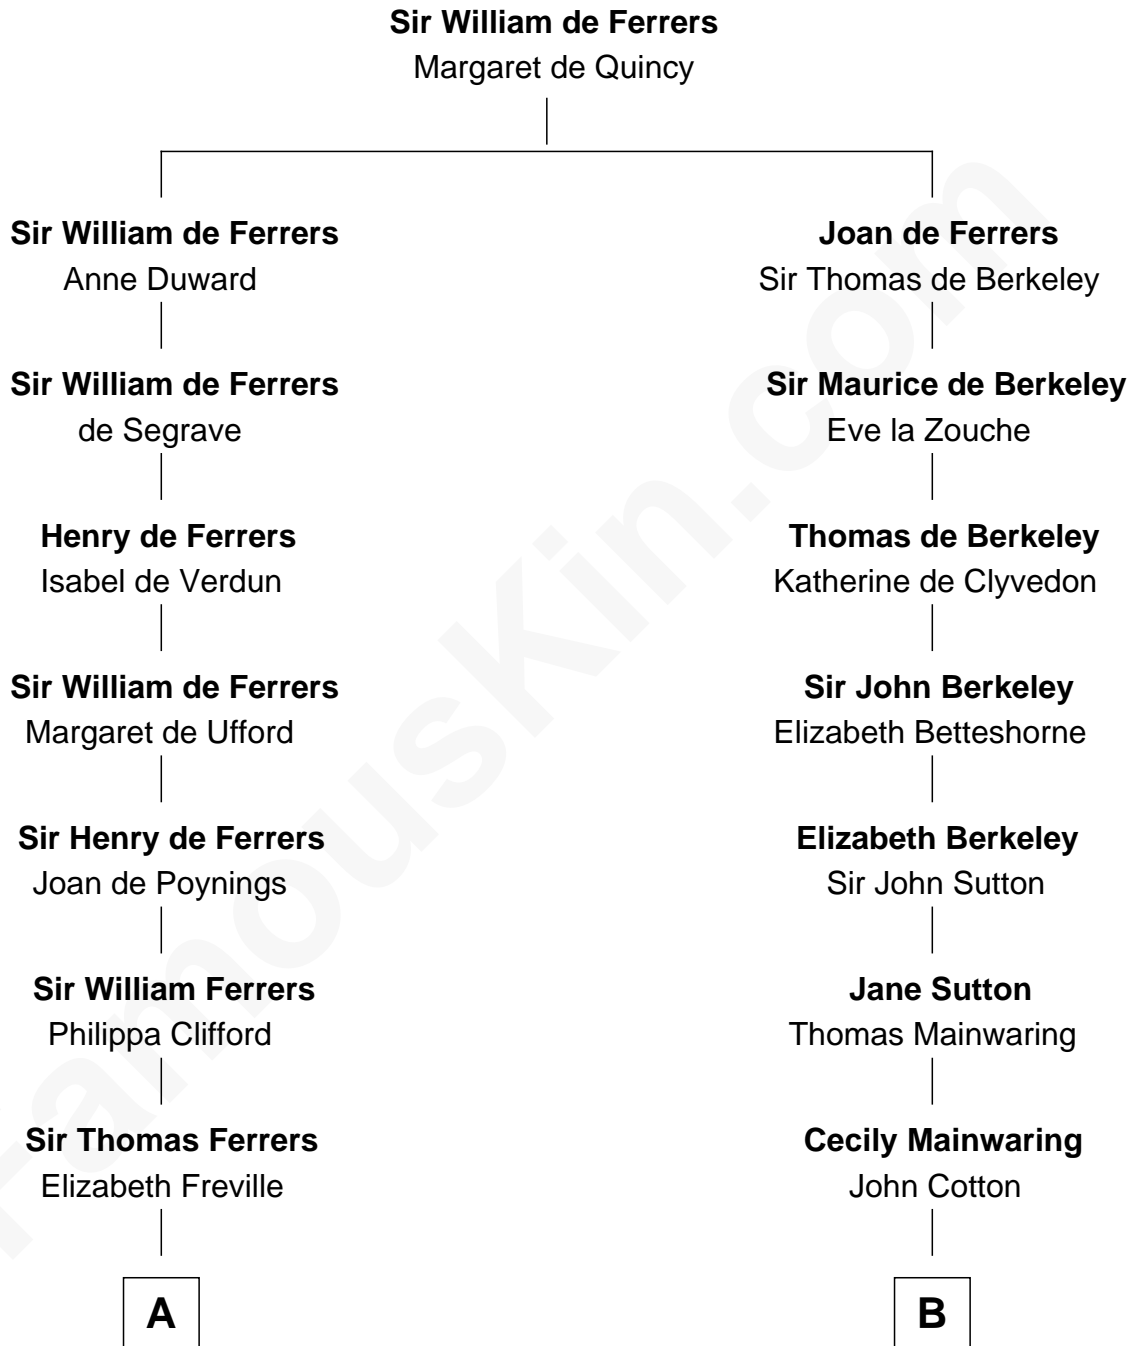

FamousKin.com

Relationship Chart of

Hetty Green

"The Witch of Wall Street"

19th cousin 1 time removed of

Elizabeth Montgomery

TV Actress - "Bewitched"

C

Gideon Howland
Mehitable Howland

Abby Slocum Howland
Edward Mott Robinson

Hetty Green
"The Witch of Wall Street"

D

Nathan Barney
Mary A. Deverell

Mary Weed Barney
Henry Montgomery

Henry Montgomery
Elizabeth Bryan Allen

Elizabeth Montgomery
TV Actress - "Bewitched"

FamousKin.com