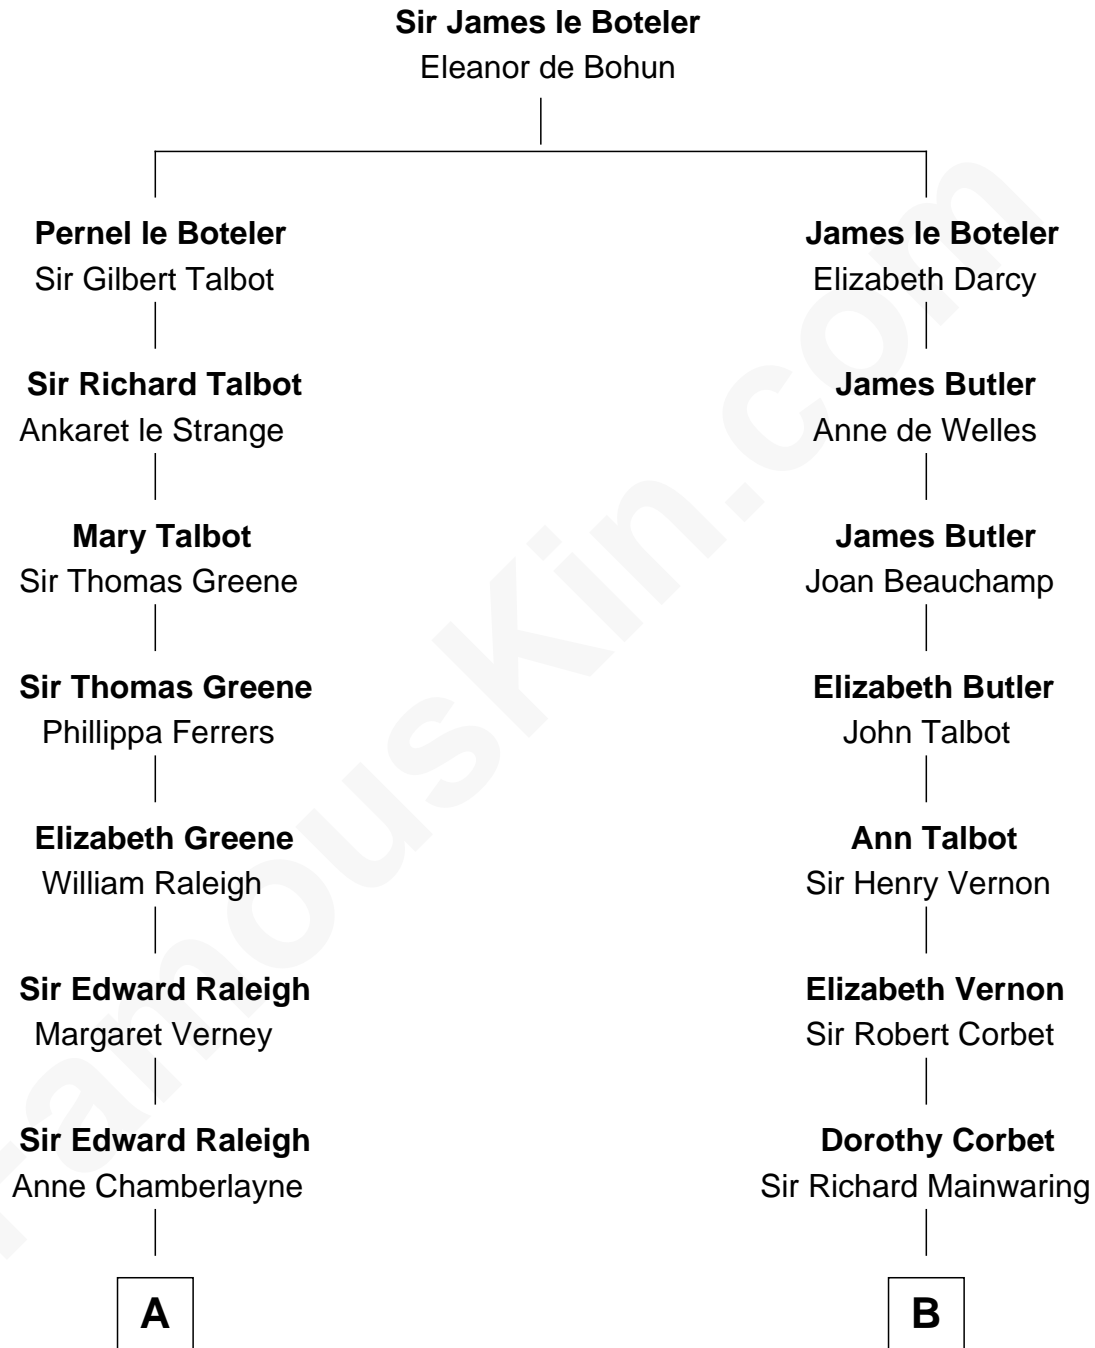

FamousKin.com

Relationship Chart of

Hetty Green

"The Witch of Wall Street"

18th cousin 2 times removed of

Elizabeth Montgomery

TV Actress - "Bewitched"

C

Abby Slocum Howland
Edward Mott Robinson

Hetty Green
"The Witch of Wall Street"

D

Nathan Barney
Mary A. Deverell

Mary Weed Barney
Henry Montgomery

Henry Montgomery
Elizabeth Bryan Allen

Elizabeth Montgomery
TV Actress - "Bewitched"