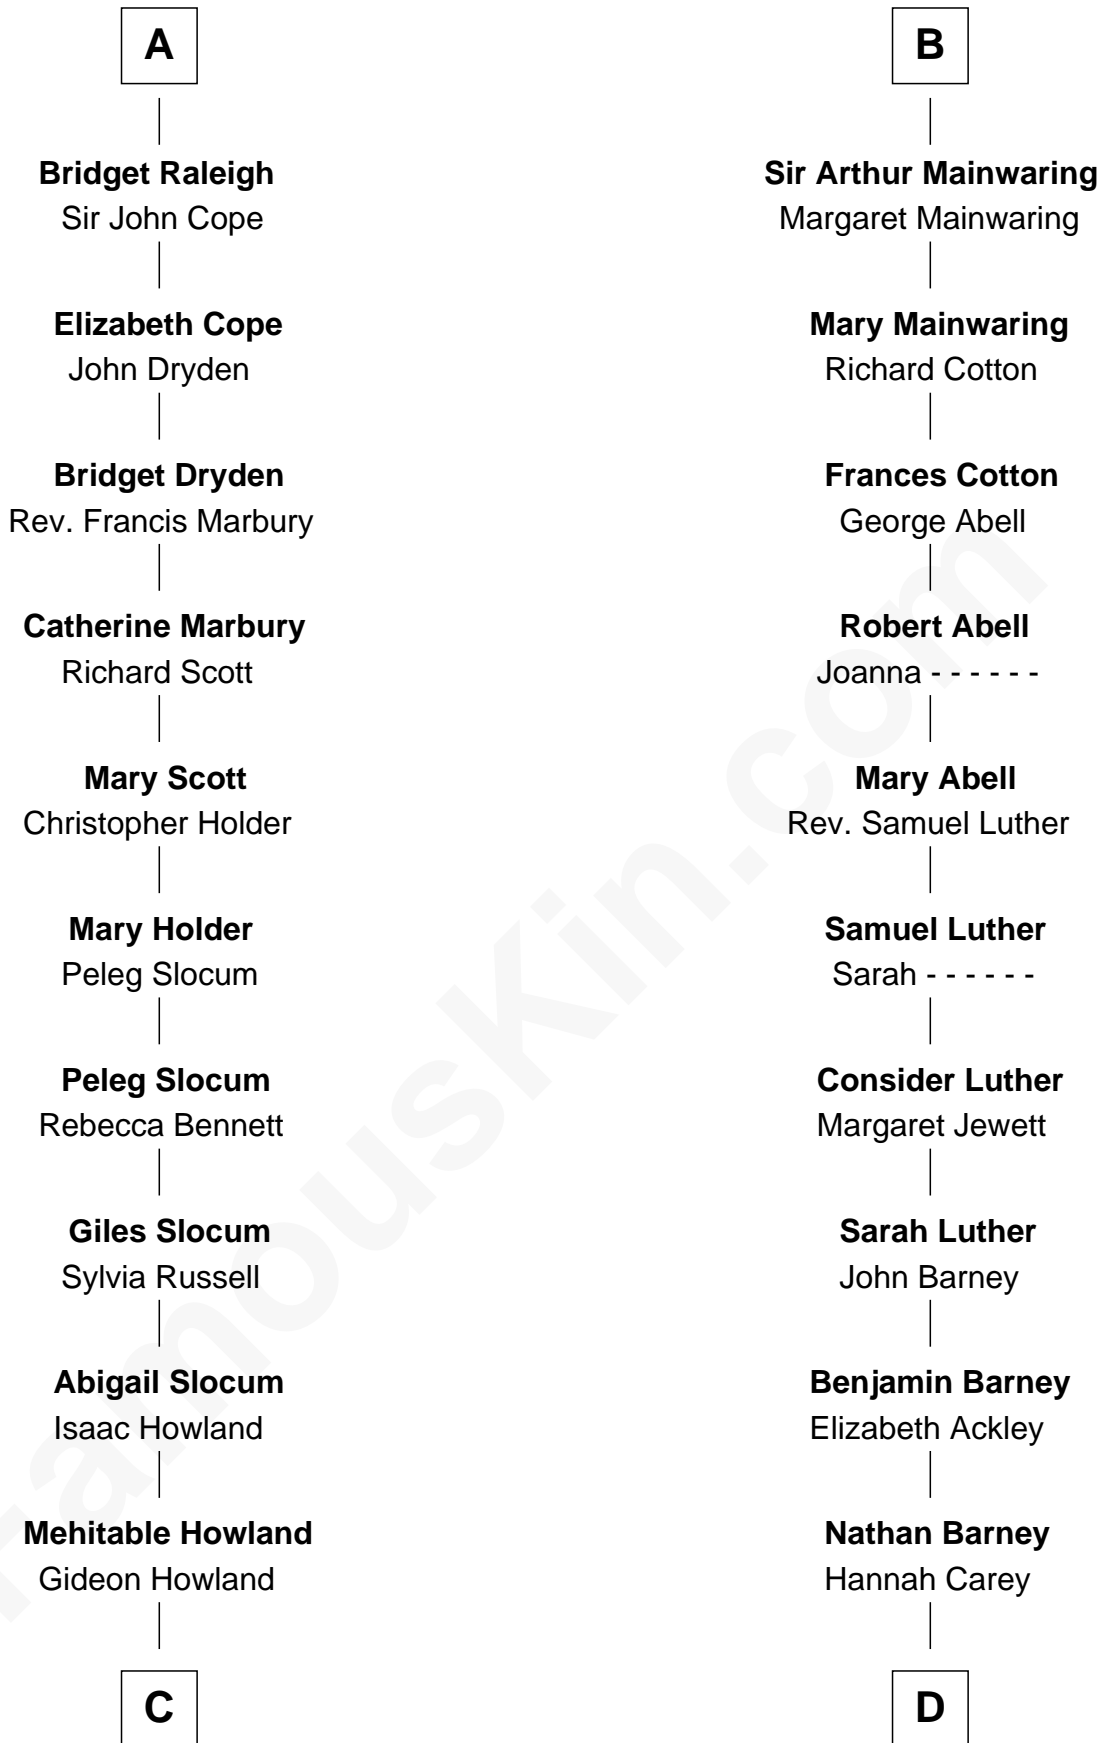

FamousKin.com

Relationship Chart of

Hetty Green

"The Witch of Wall Street"

18th cousin 2 times removed of

Elizabeth Montgomery

TV Actress - "Bewitched"

C

Abby Slocum Howland
Edward Mott Robinson

Hetty Green
"The Witch of Wall Street"

D

Nathan Barney
Mary A. Deverell

Mary Weed Barney
Henry Montgomery

Henry Montgomery
Elizabeth Bryan Allen

Elizabeth Montgomery
TV Actress - "Bewitched"