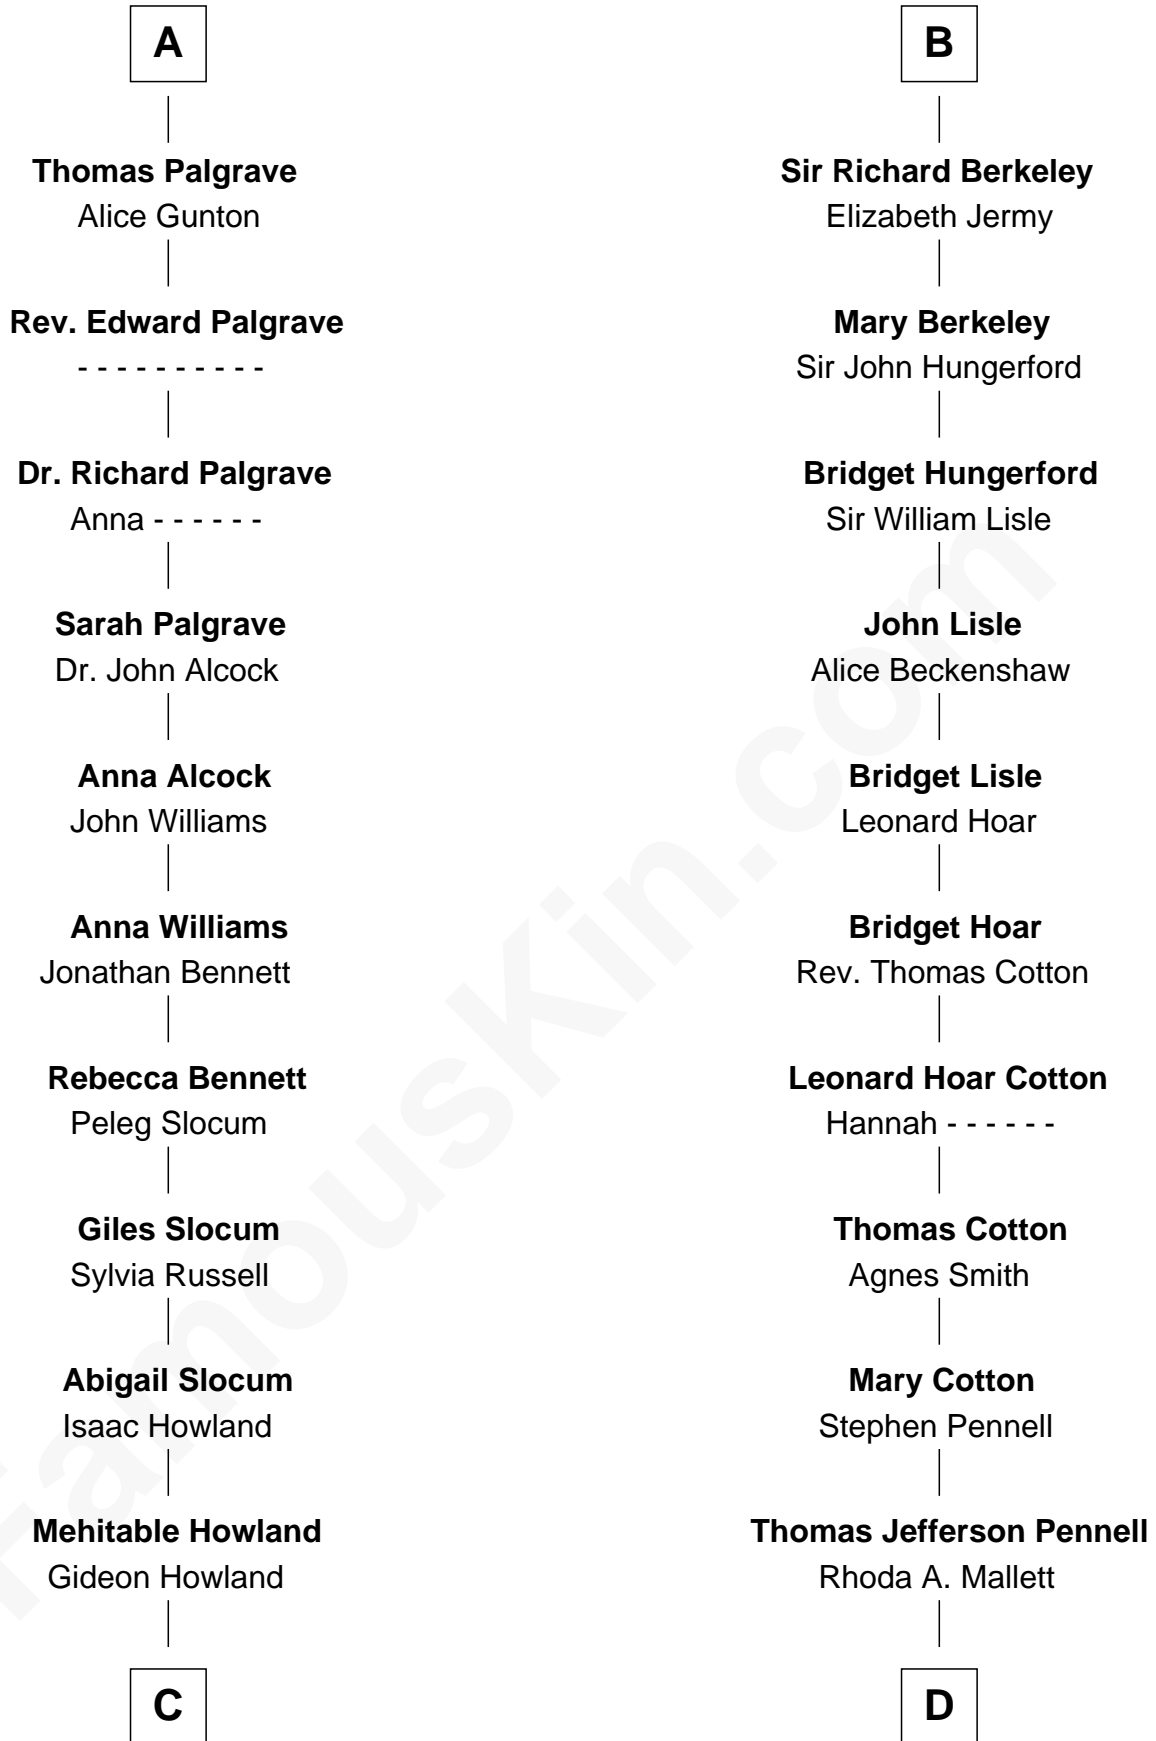

FamousKin.com Relationship Chart of

Hetty Green

"The Witch of Wall Street"

18th cousin 3 times removed of

Warren Buffett

Chairman & CEO, Berkshire Hathaway

Henry Plantagenet

Maud de Chaworth

John de Mowbray

John de Mowbray

Elizabeth de Segrave

Sir Thomas Mowbray

Elizabeth Fitzalan

Isabel Mowbray

Sir James Berkeley

Maurice Berkeley

Isabel Mead

Anne Berkeley

Sir William Dennis

Isabel Dennis

Sir John Berkeley

B

C

Abby Slocum Howland
Edward Mott Robinson