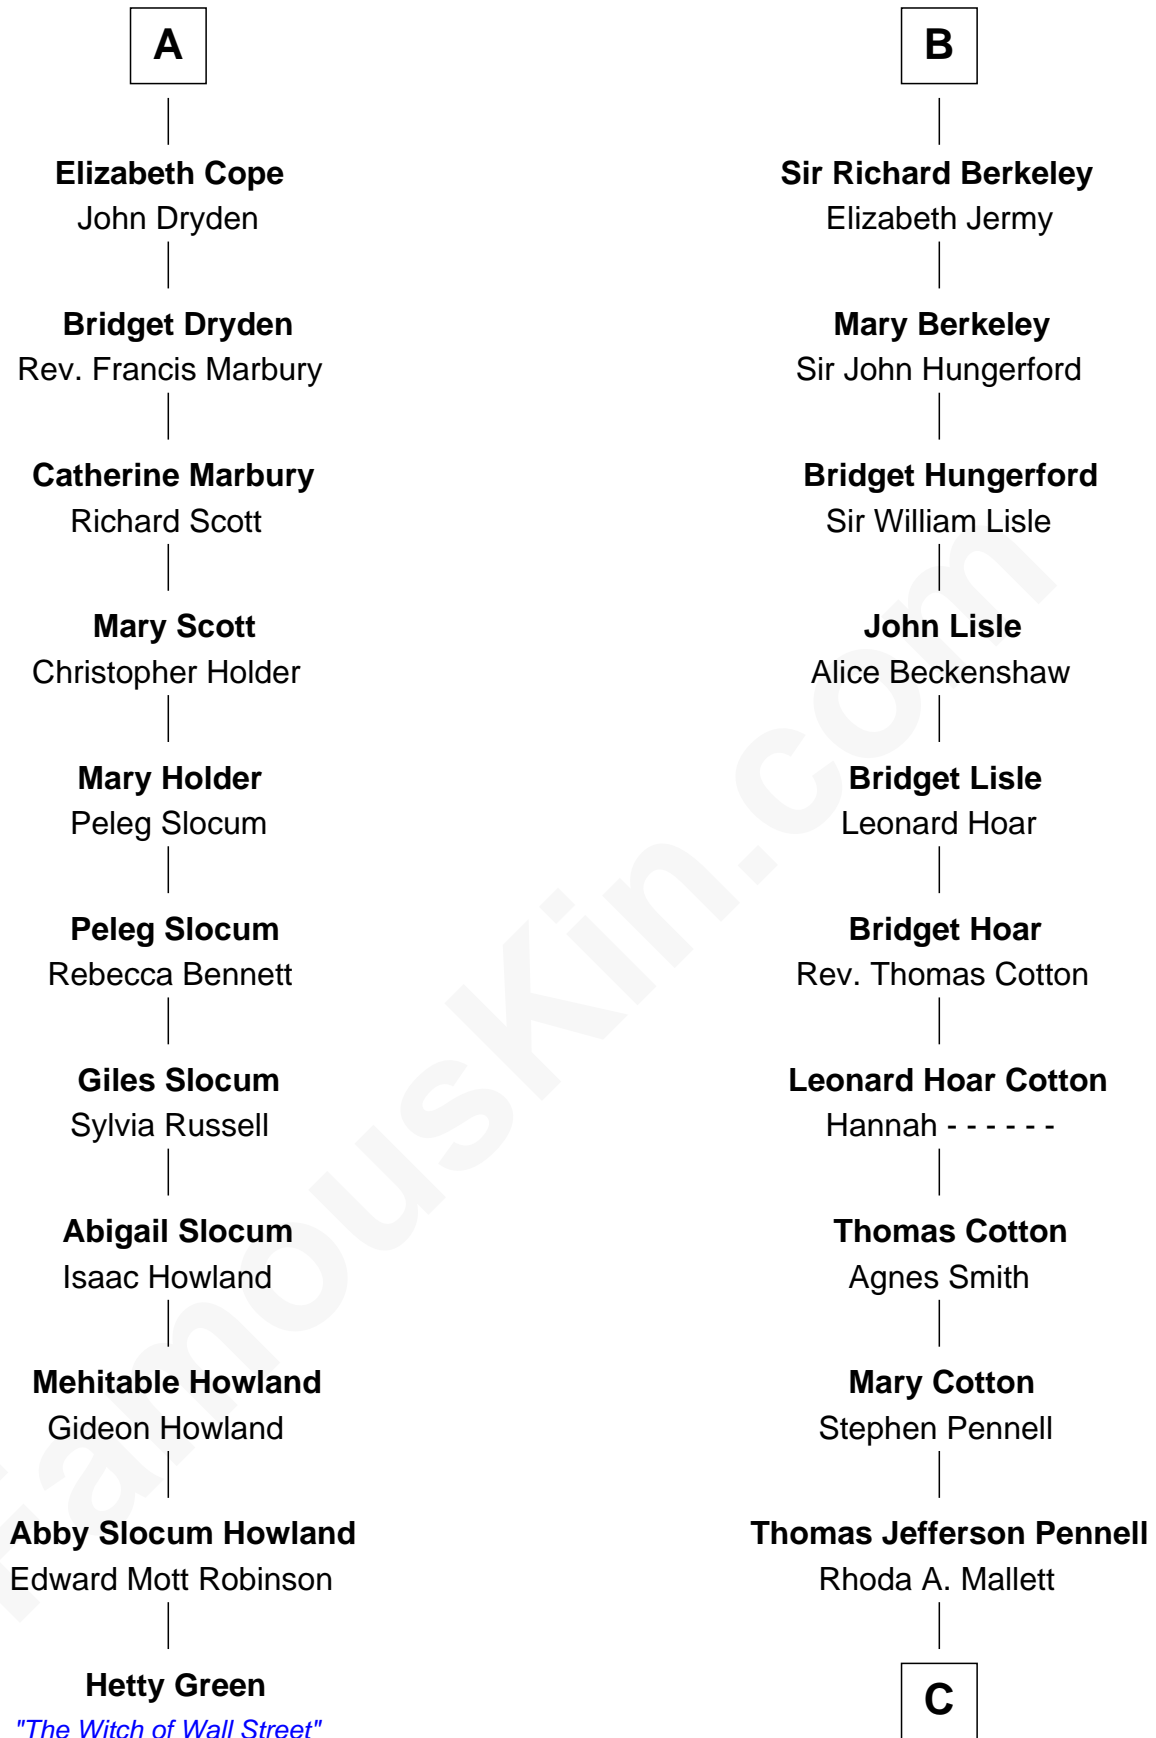

## Relationship Chart of

### Hetty Green

*"The Witch of Wall Street"*

17th cousin 4 times removed of

### Warren Buffett

*Chairman & CEO, Berkshire Hathaway*

**C**

**Deborah Collamore Pennell**

John Watson

**Susan Ann Watson**

Ford Bela Barber

**Stella Frances Barber**