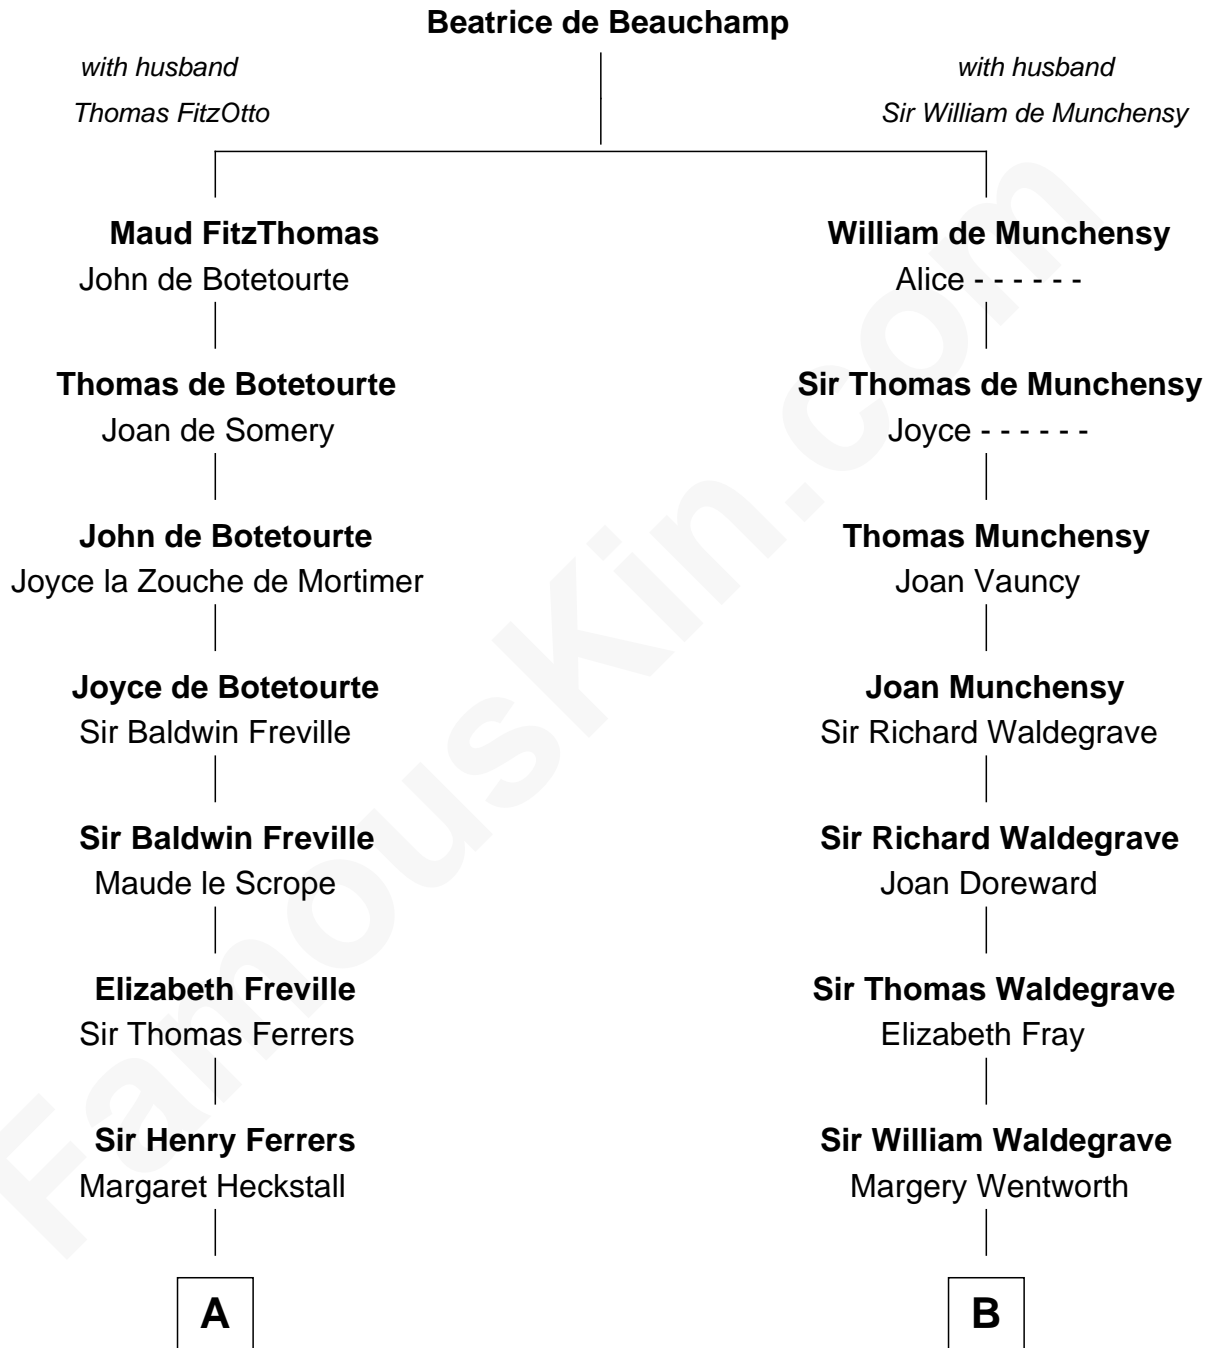

FamousKin.com Relationship Chart of

Hetty Green

"The Witch of Wall Street"

18th cousin 2 times removed of

Walt Disney

Co-Founder of The Walt Disney Company

C

Abby Slocum Howland
Edward Mott Robinson

Hetty Green
"The Witch of Wall Street"

D

Eber Call
Violette Lawrence

Charles Call
Henrietta Gross

Flora Call
Elias Charles Disney

Walt Disney
Co-Founder of The Walt Disney Co.

FamousKin.com