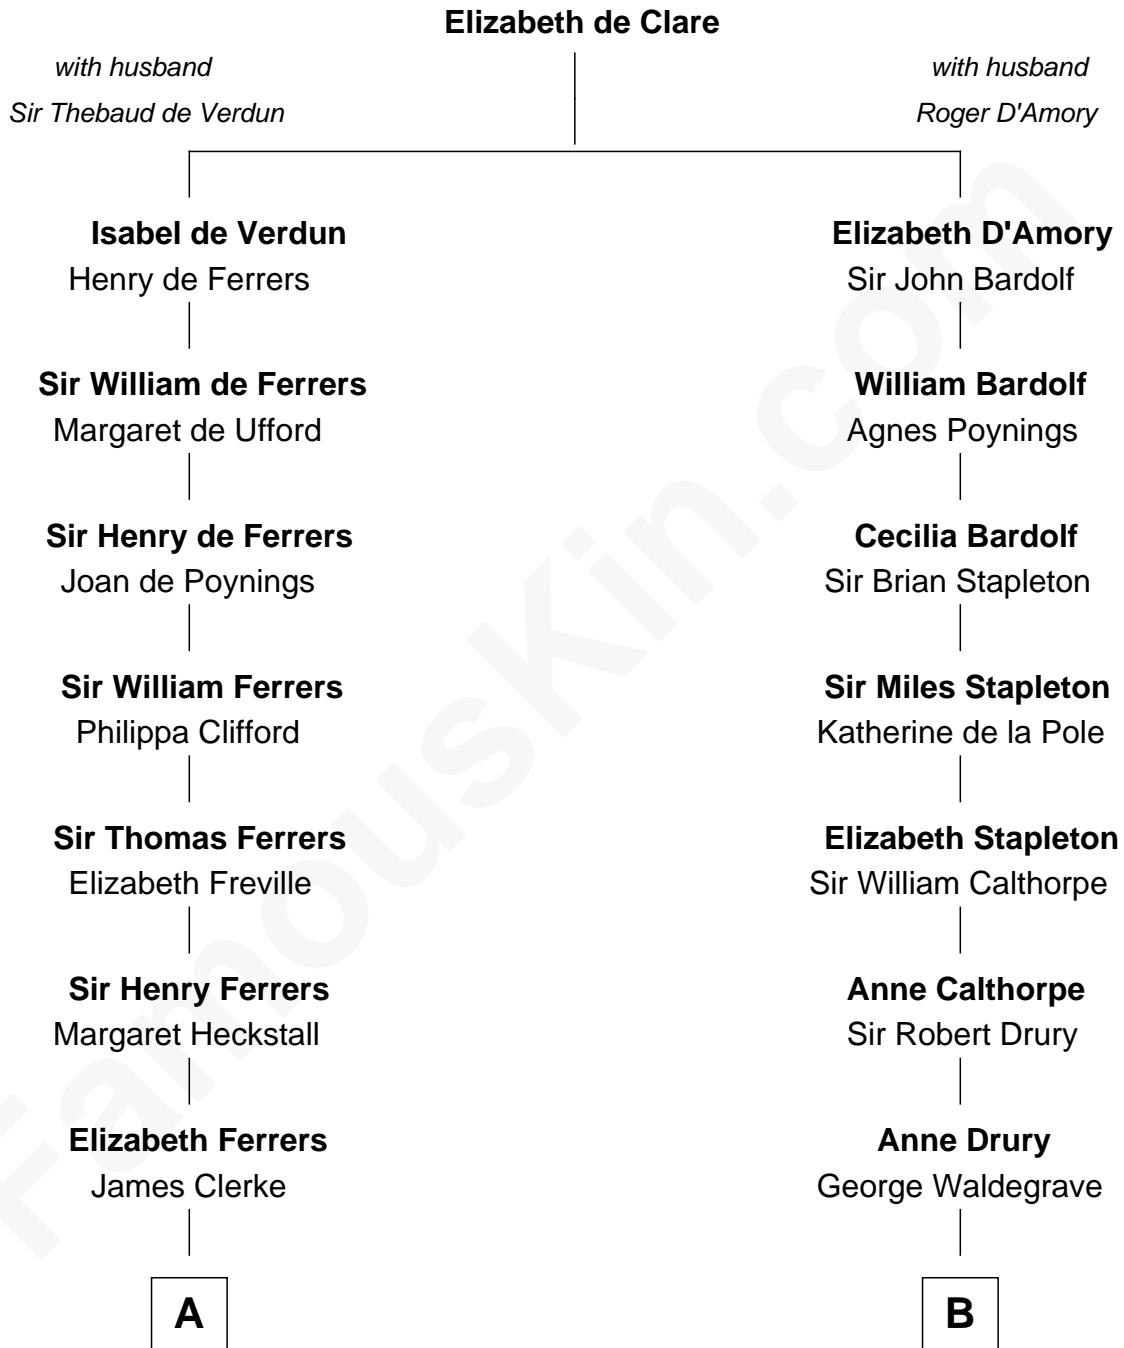

FamousKin.com Relationship Chart of

Hetty Green

"The Witch of Wall Street"

17th cousin 2 times removed of

Walt Disney

Co-Founder of The Walt Disney Company

C

Charles Call
Henrietta Gross

Flora Call
Elias Charles Disney

Walt Disney
Co-Founder of The Walt Disney Co.

FamousKin.com