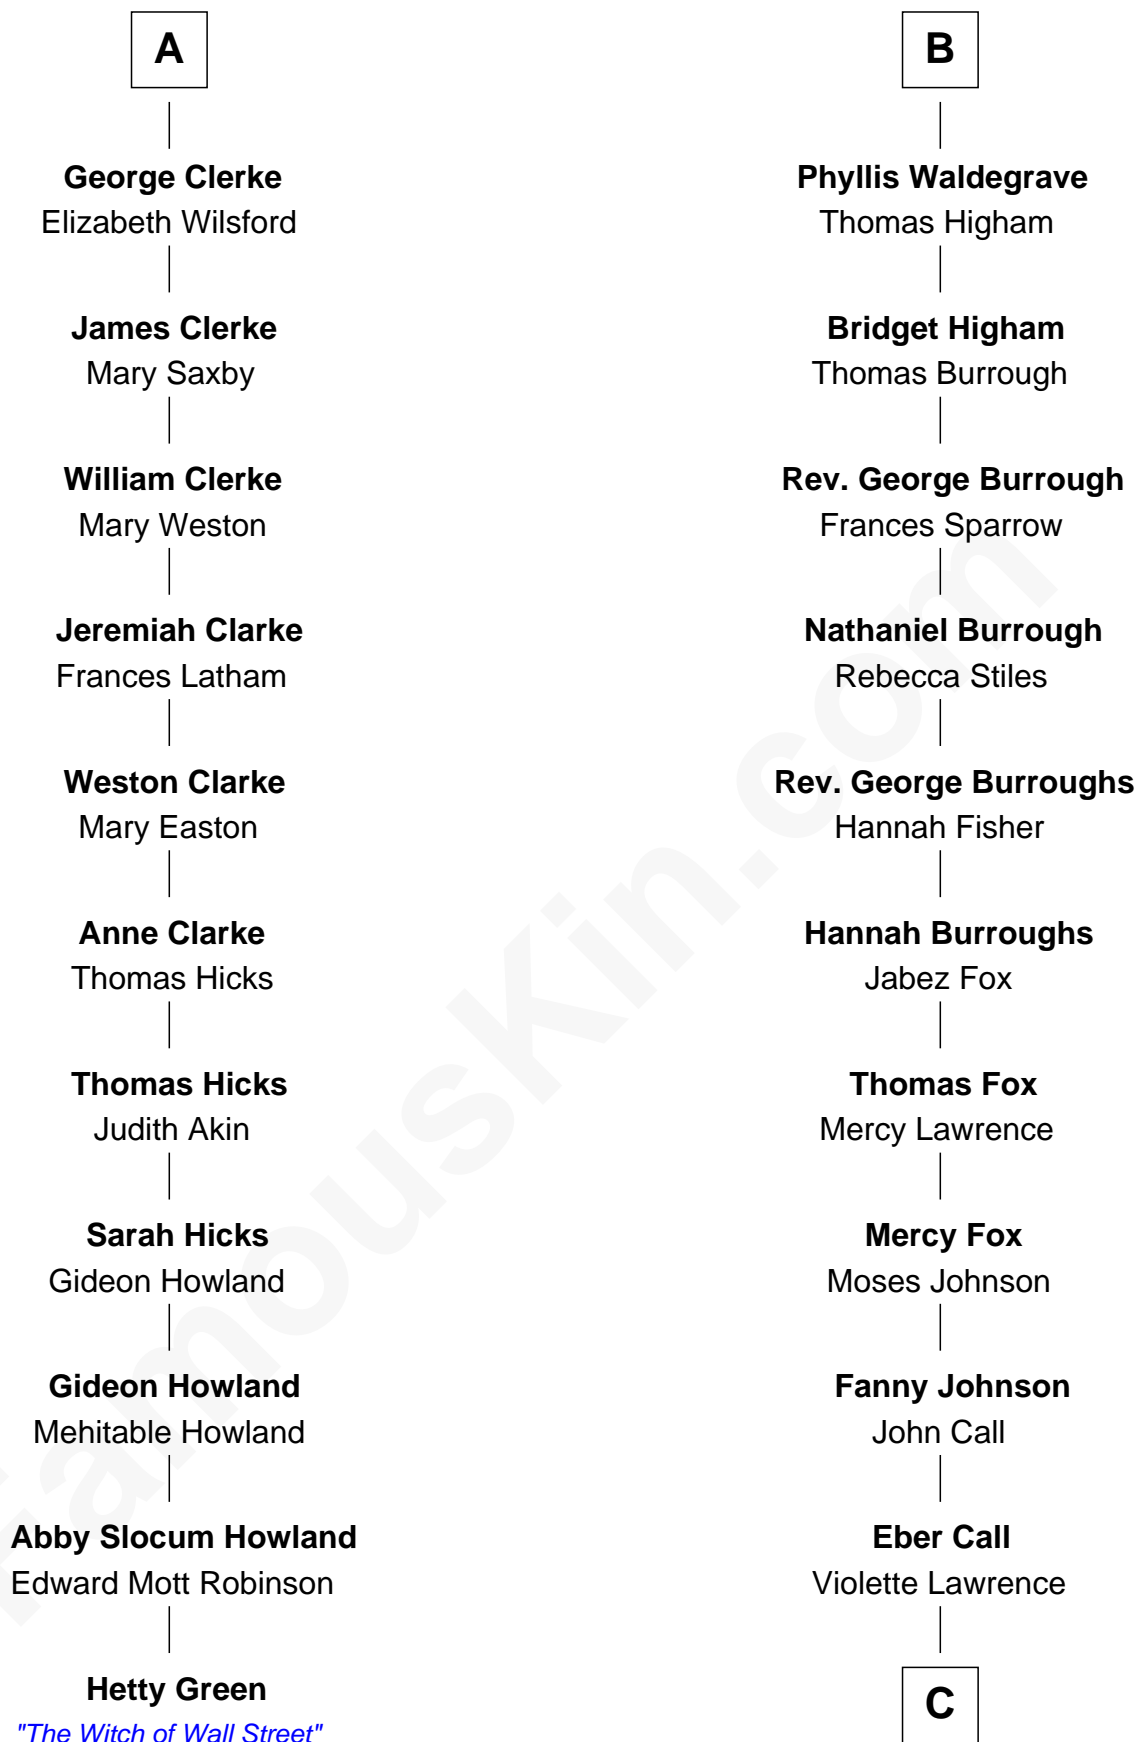

FamousKin.com Relationship Chart of

Hetty Green

"The Witch of Wall Street"

17th cousin 2 times removed of

Walt Disney

Co-Founder of The Walt Disney Company

C

Charles Call
Henrietta Gross

Flora Call
Elias Charles Disney

Walt Disney
Co-Founder of The Walt Disney Co.

FamousKin.com