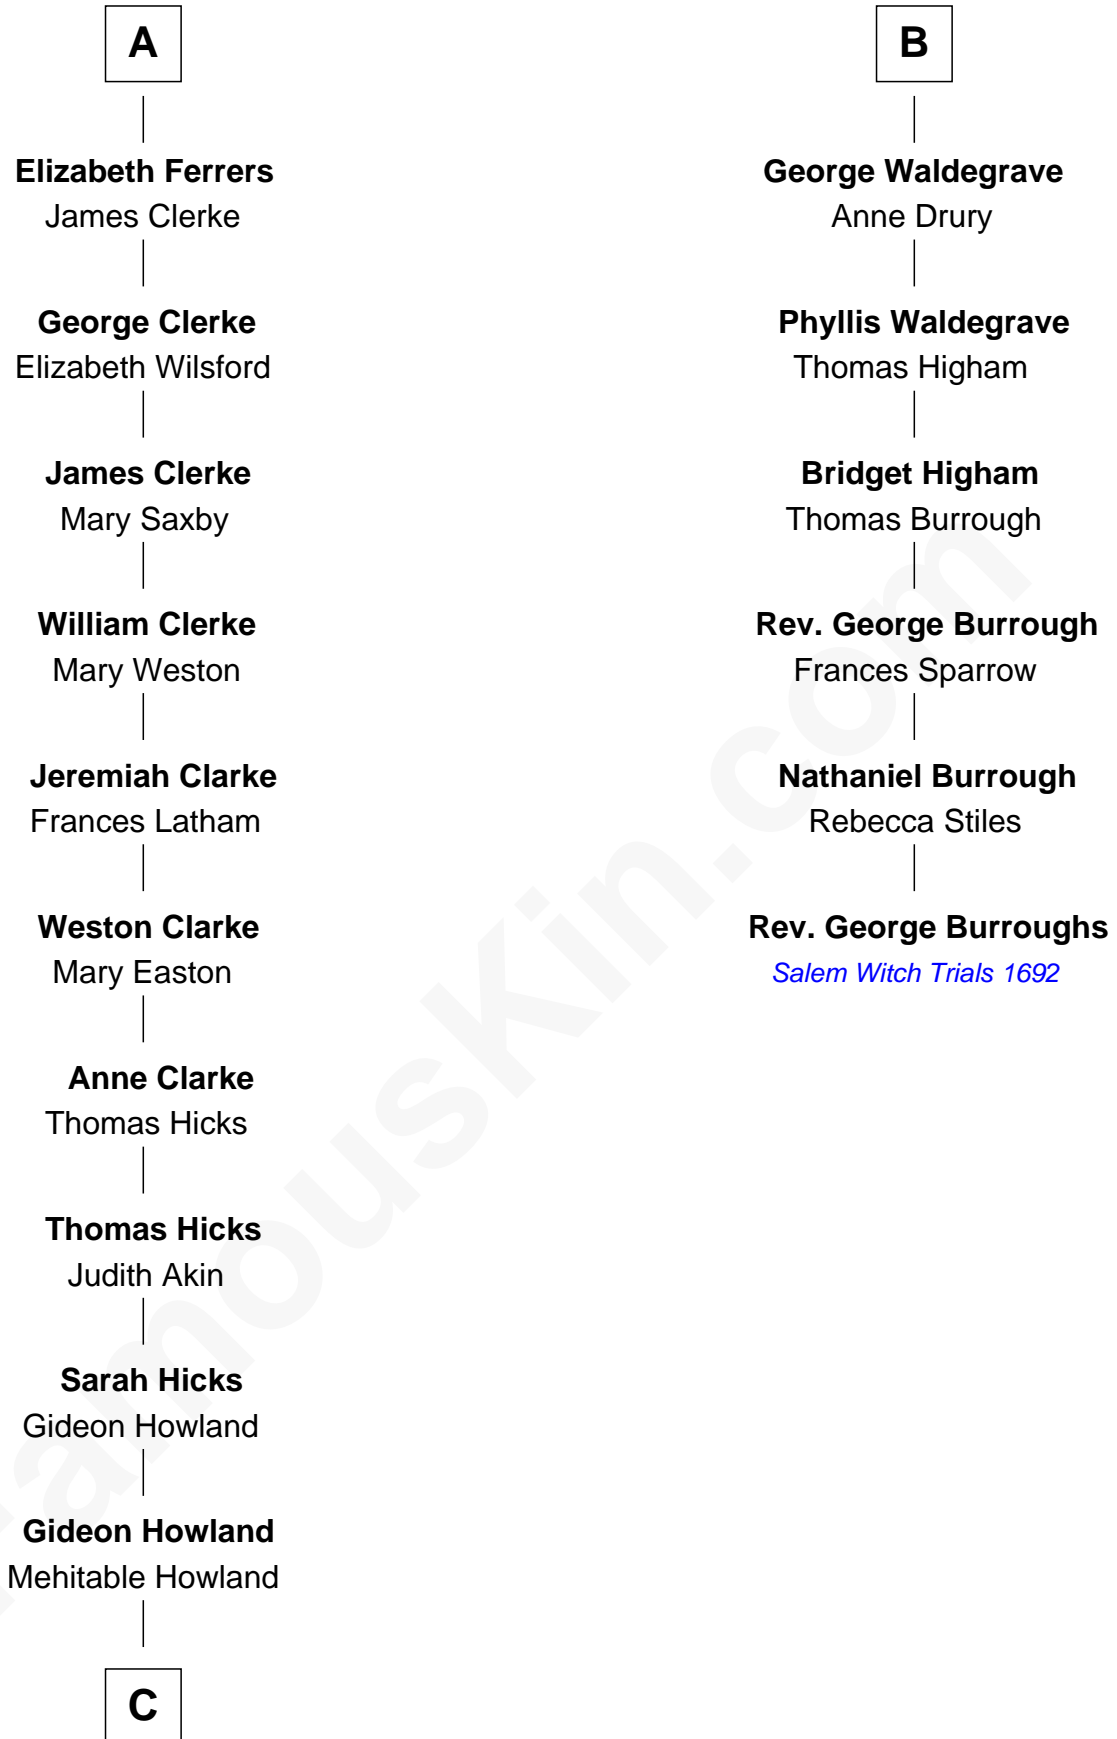

## Relationship Chart of

### Hetty Green

*"The Witch of Wall Street"*

12th cousin 6 times removed of

**Rev. George Burroughs**

*Executed for Witchcraft, Salem 1692*

**C**

Abby Slocum Howland

Edward Mott Robinson

**Hetty Green**

*"The Witch of Wall Street"*

FamousKin.com