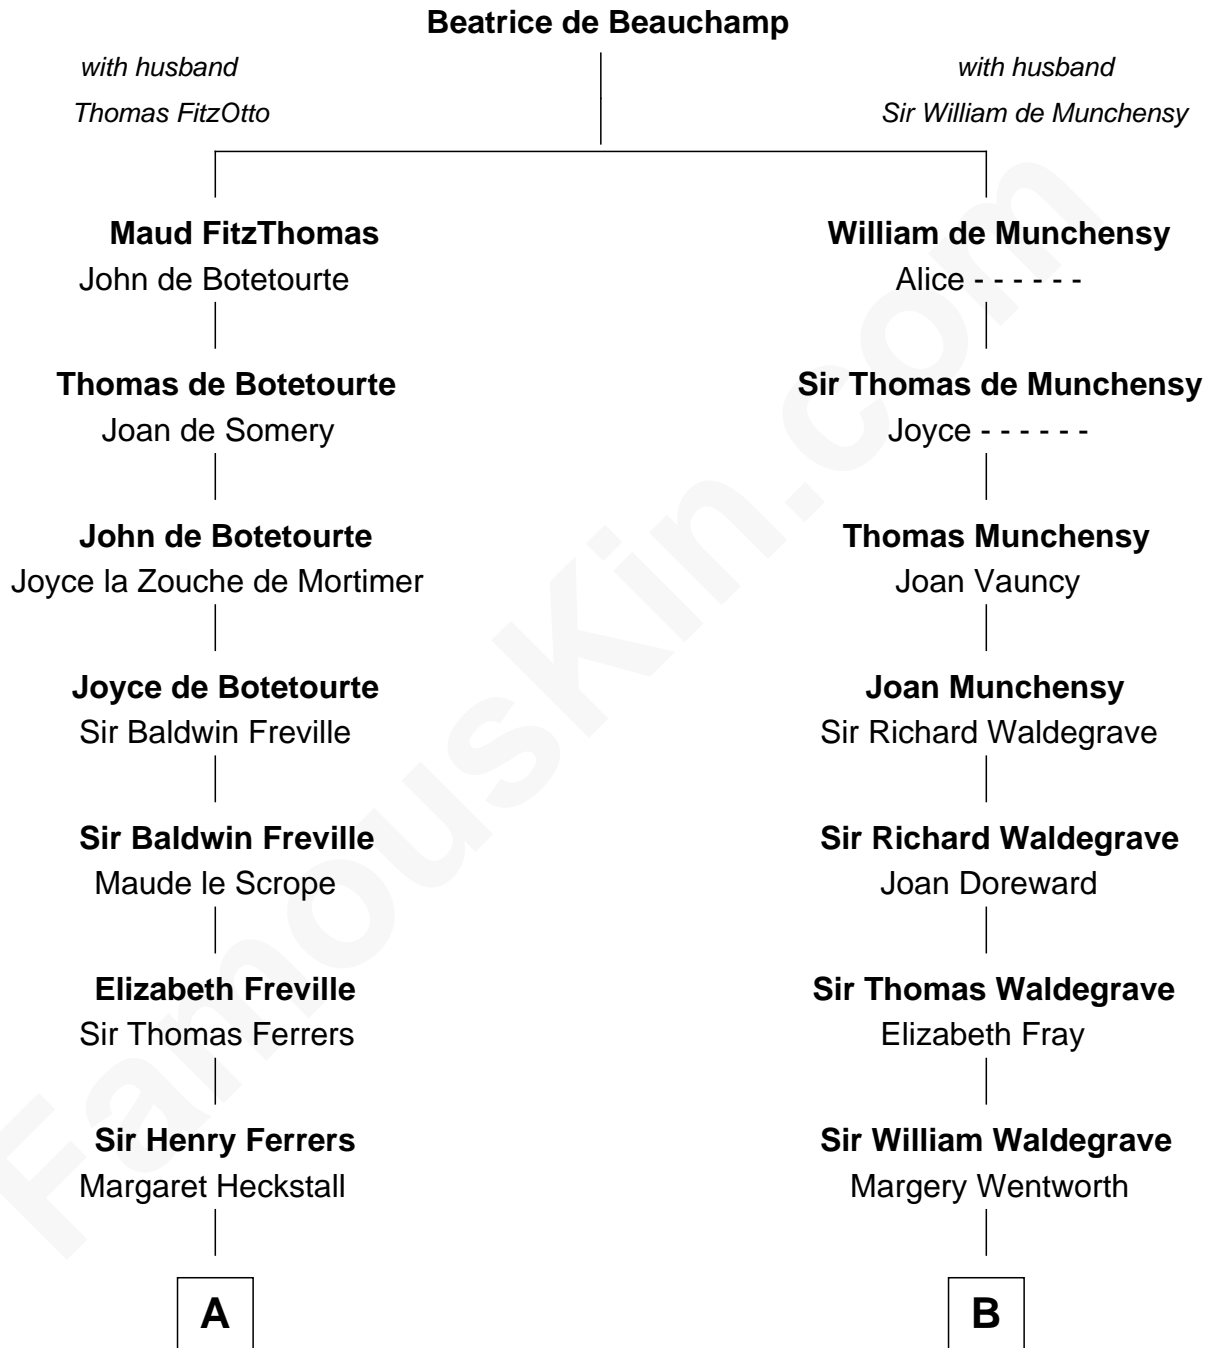

## Relationship Chart of

### Hetty Green

*"The Witch of Wall Street"*

12th cousin 6 times removed of

**Rev. George Burroughs**

*Executed for Witchcraft, Salem 1692*

**C**

Abby Slocum Howland

Edward Mott Robinson

**Hetty Green**

*"The Witch of Wall Street"*

FamousKin.com