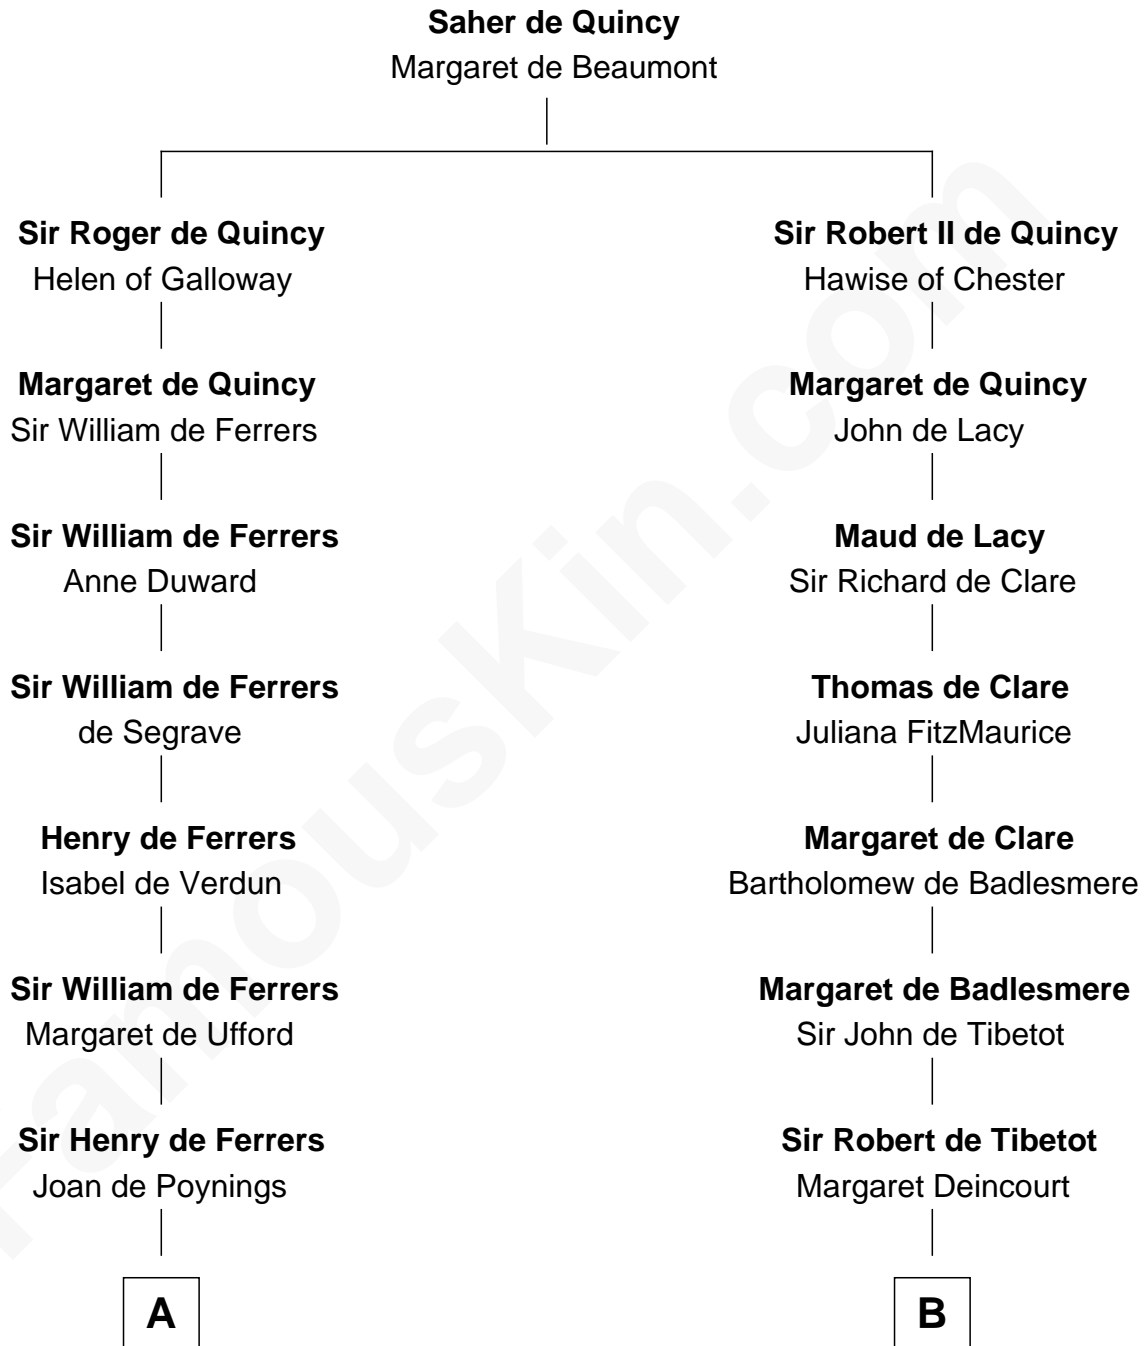

FamousKin.com

Relationship Chart of

Hetty Green

"The Witch of Wall Street"

16th cousin 5 times removed of

Rev. George Burroughs

Executed for Witchcraft, Salem 1692

C

—
Thomas Hicks

Judith Akin

—
Sarah Hicks

Gideon Howland

—
Gideon Howland

Mehitable Howland

—
Abby Slocum Howland

Edward Mott Robinson

—
Hetty Green

"The Witch of Wall Street"

FamousKin.com