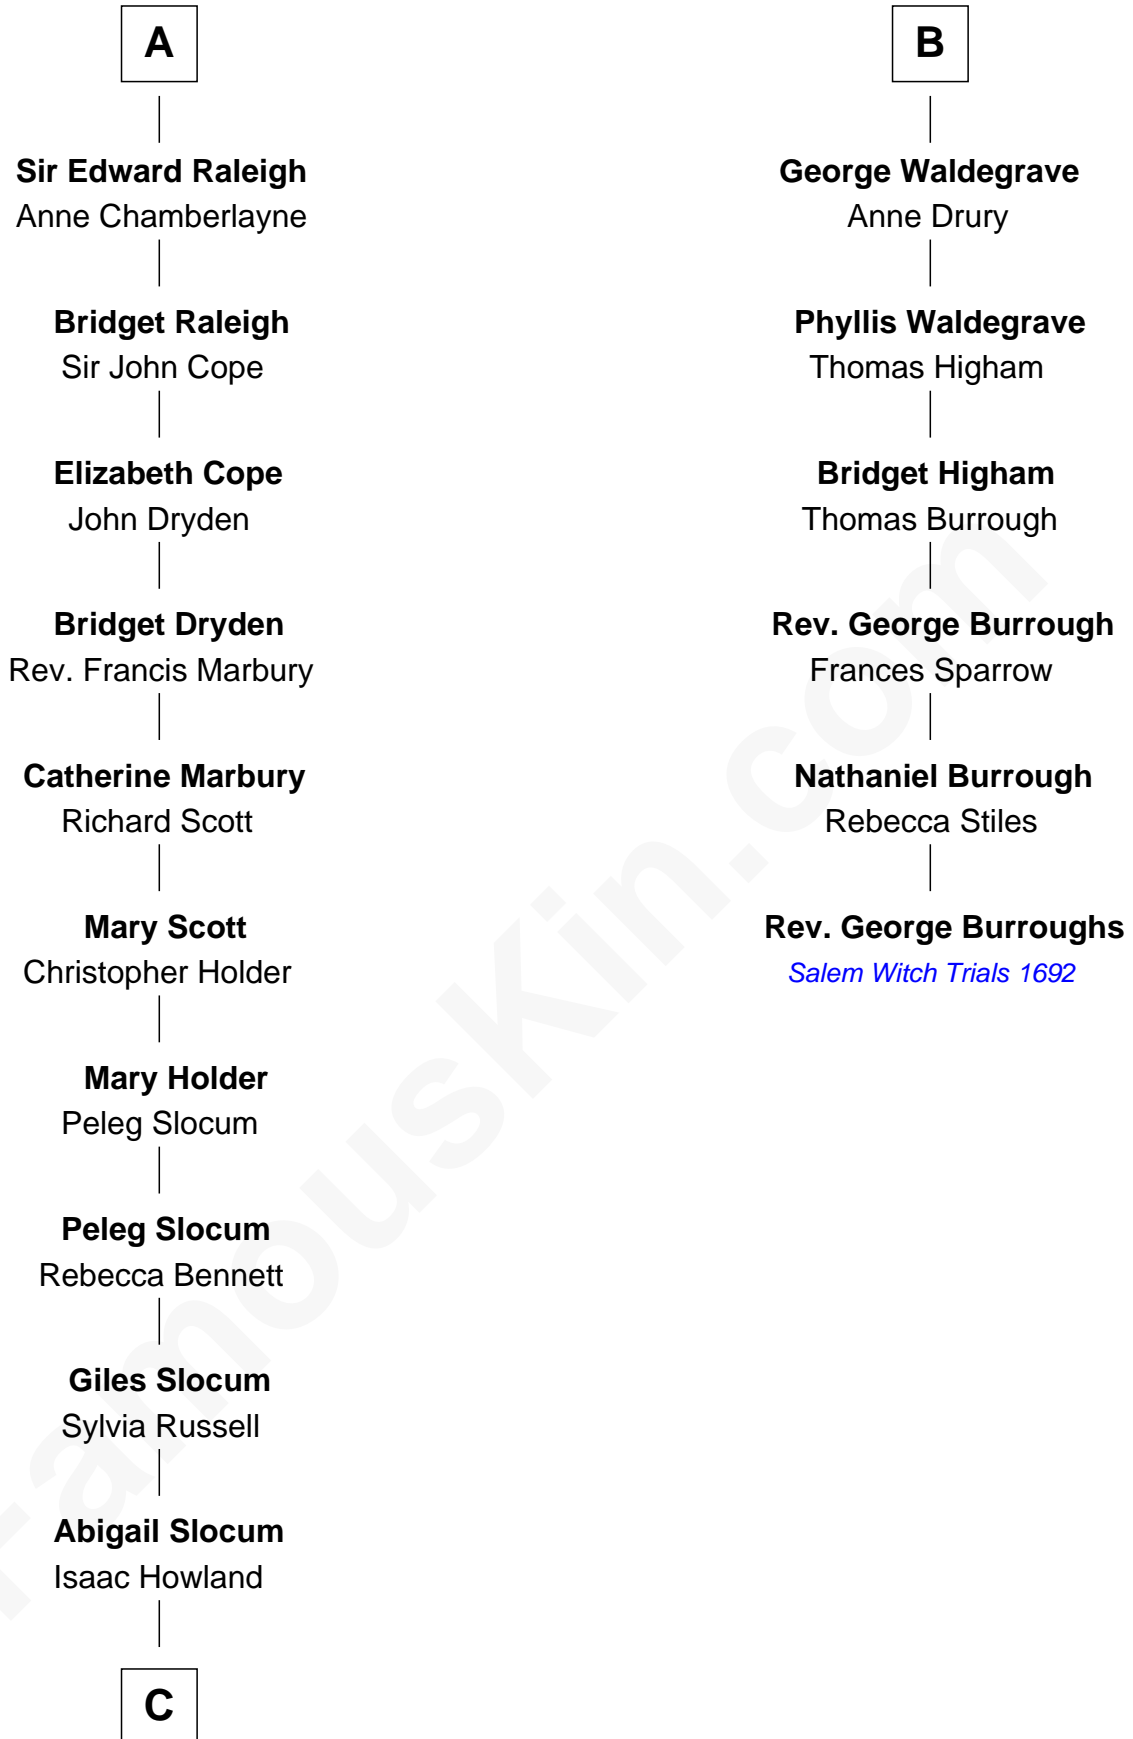

## Relationship Chart of

### Hetty Green

*"The Witch of Wall Street"*

12th cousin 7 times removed of

**Rev. George Burroughs**

*Executed for Witchcraft, Salem 1692*

**C**

—  
**Mehitable Howland**

Gideon Howland

—  
**Abby Slocum Howland**

Edward Mott Robinson

—  
**Hetty Green**

*"The Witch of Wall Street"*

FamousKin.com