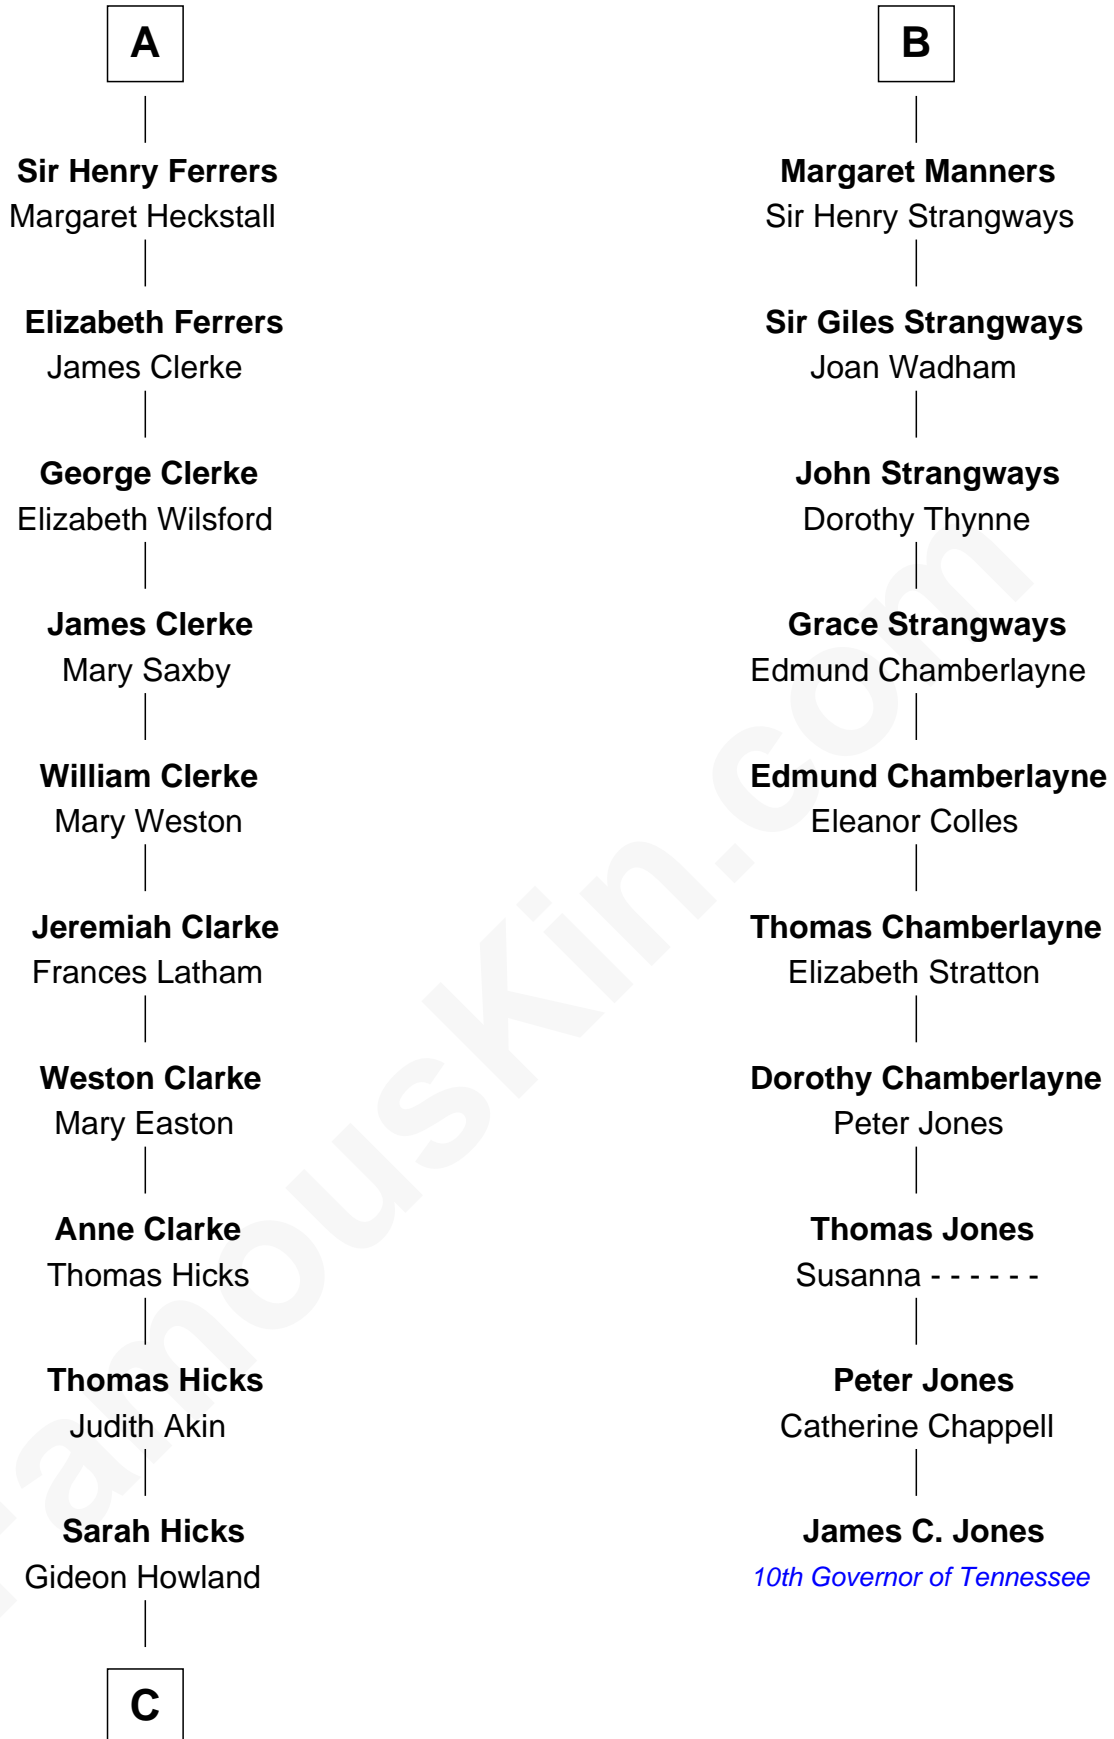

FamousKin.com

Relationship Chart of

Hetty Green

"The Witch of Wall Street"

16th cousin 3 times removed of

James C. Jones

10th Governor of Tennessee

C

—
Gideon Howland
Mehitable Howland

—
Abby Slocum Howland
Edward Mott Robinson

—
Hetty Green
"The Witch of Wall Street"

FamousKin.com