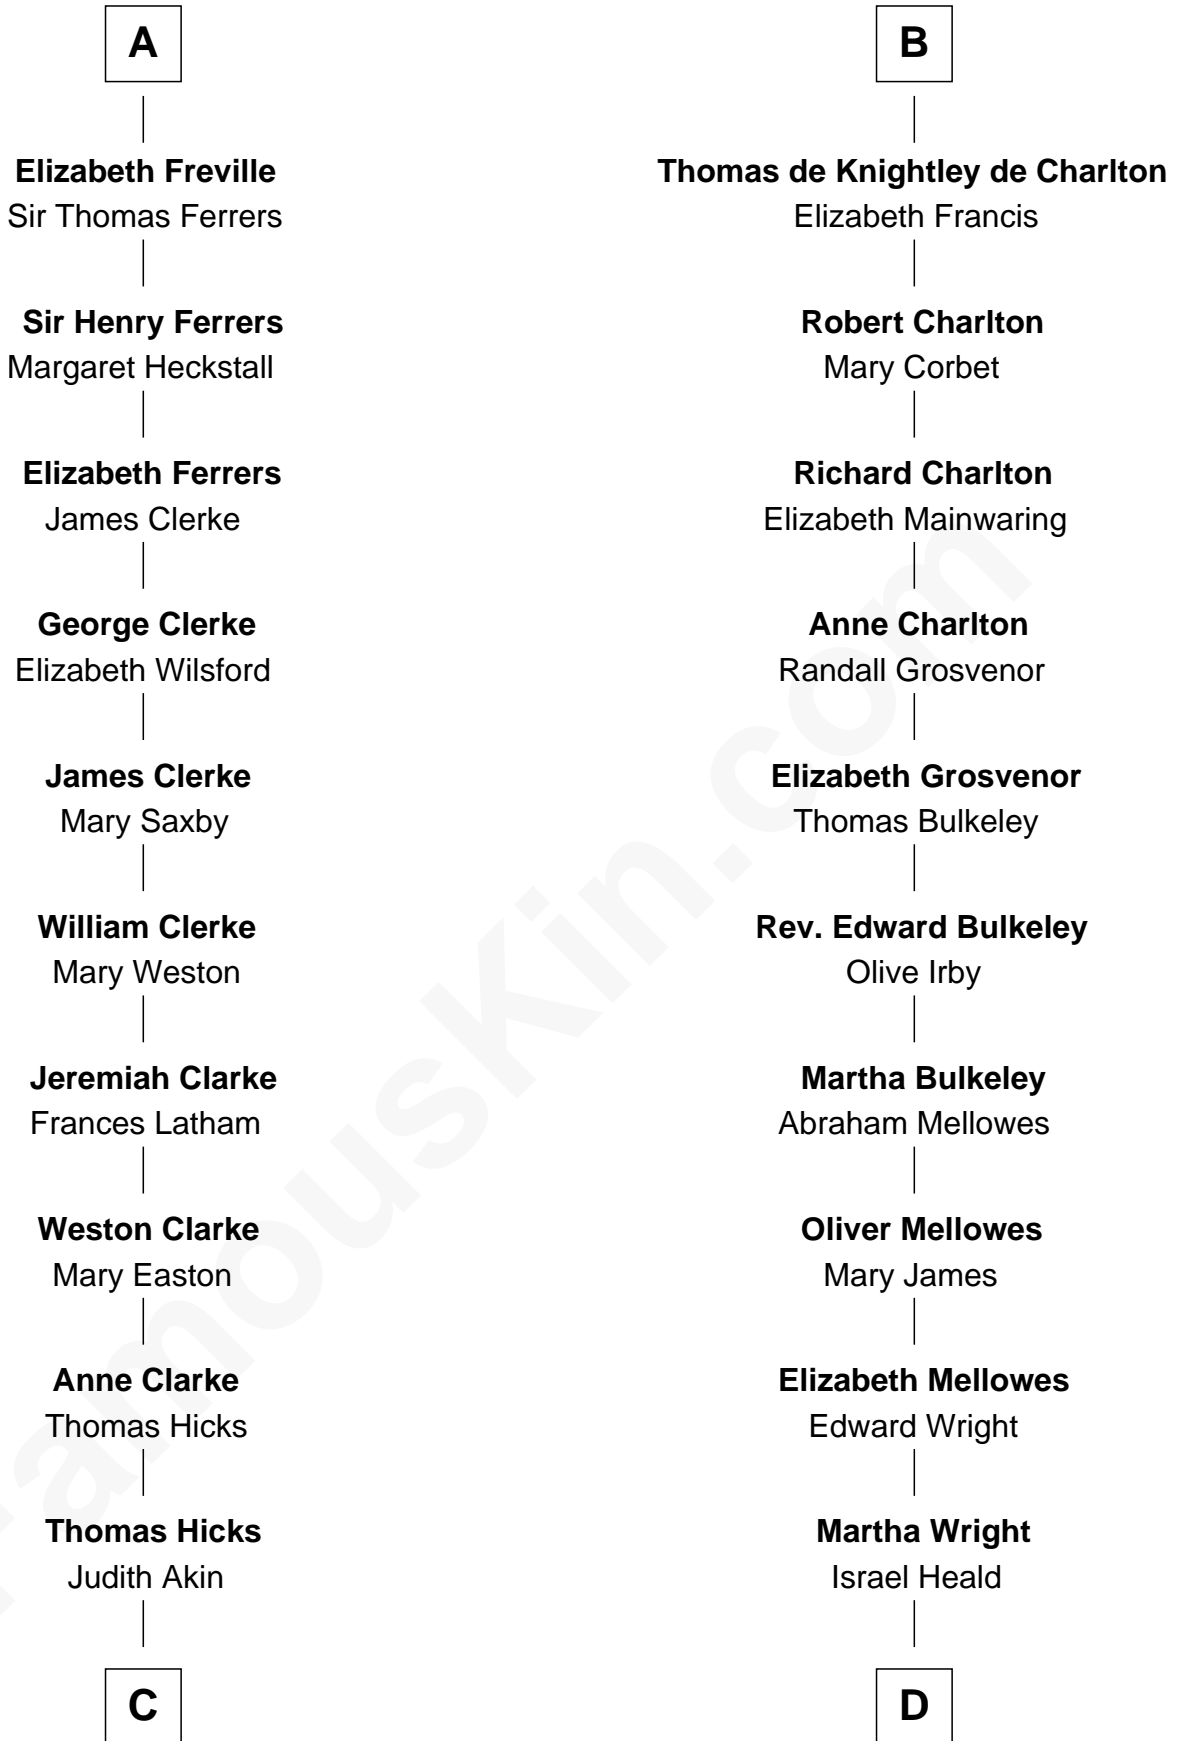

FamousKin.com Relationship Chart of

Hetty Green

"The Witch of Wall Street"

20th cousin of

John Davis

14th and 17th Governor of Massachusetts

Sir William Longespee

Ela of Salisbury

C

Sarah Hicks
Gideon Howland

Gideon Howland
Mehitable Howland

Abby Slocum Howland
Edward Mott Robinson

Hetty Green
"The Witch of Wall Street"

D

Dorothy Heald
Simon Davis

Simon Davis
Hannah Gates