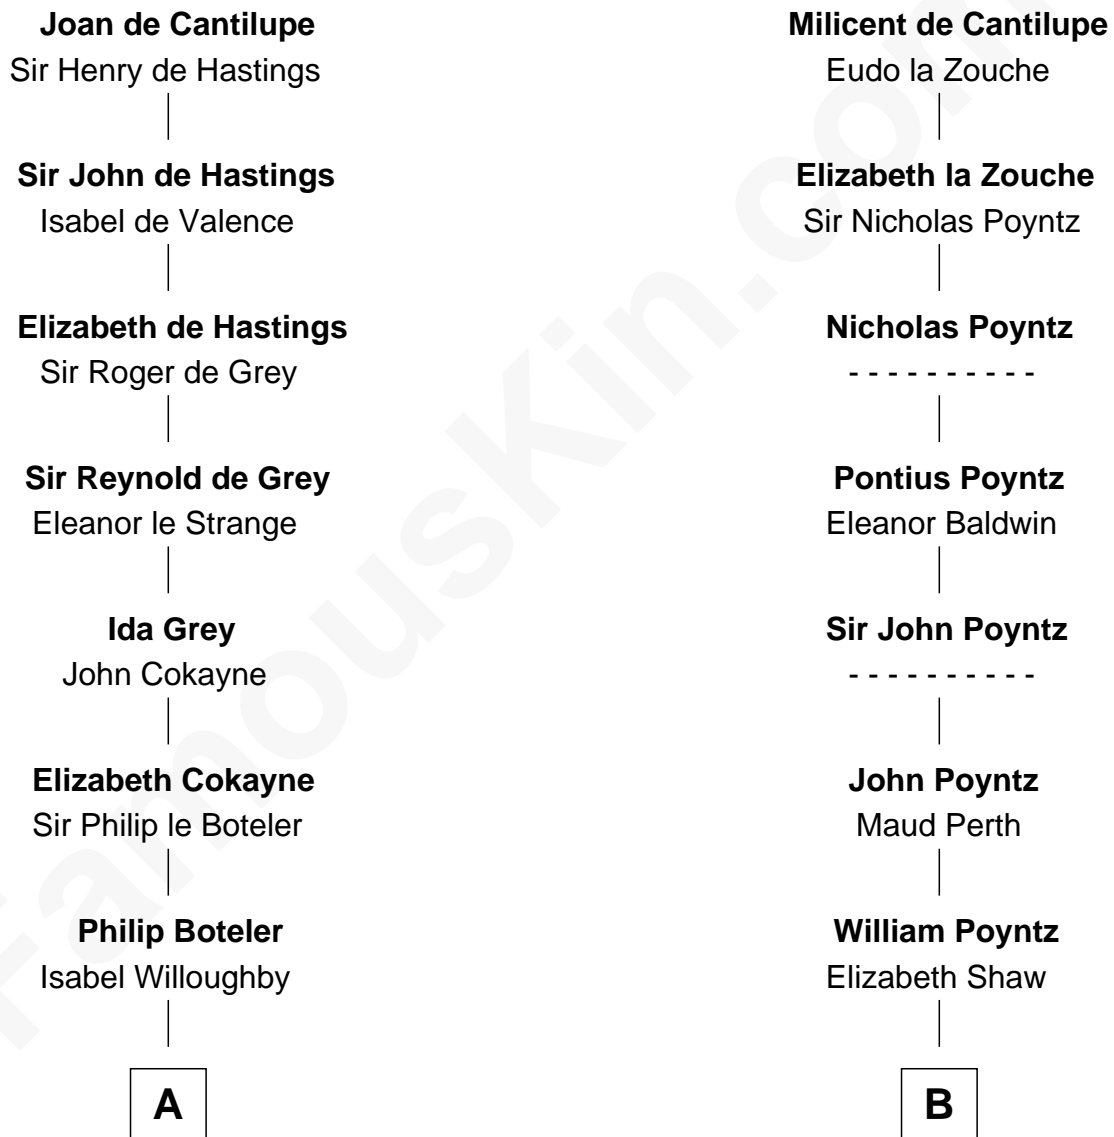

Sir William de Cantilupe

Eve de Braiose