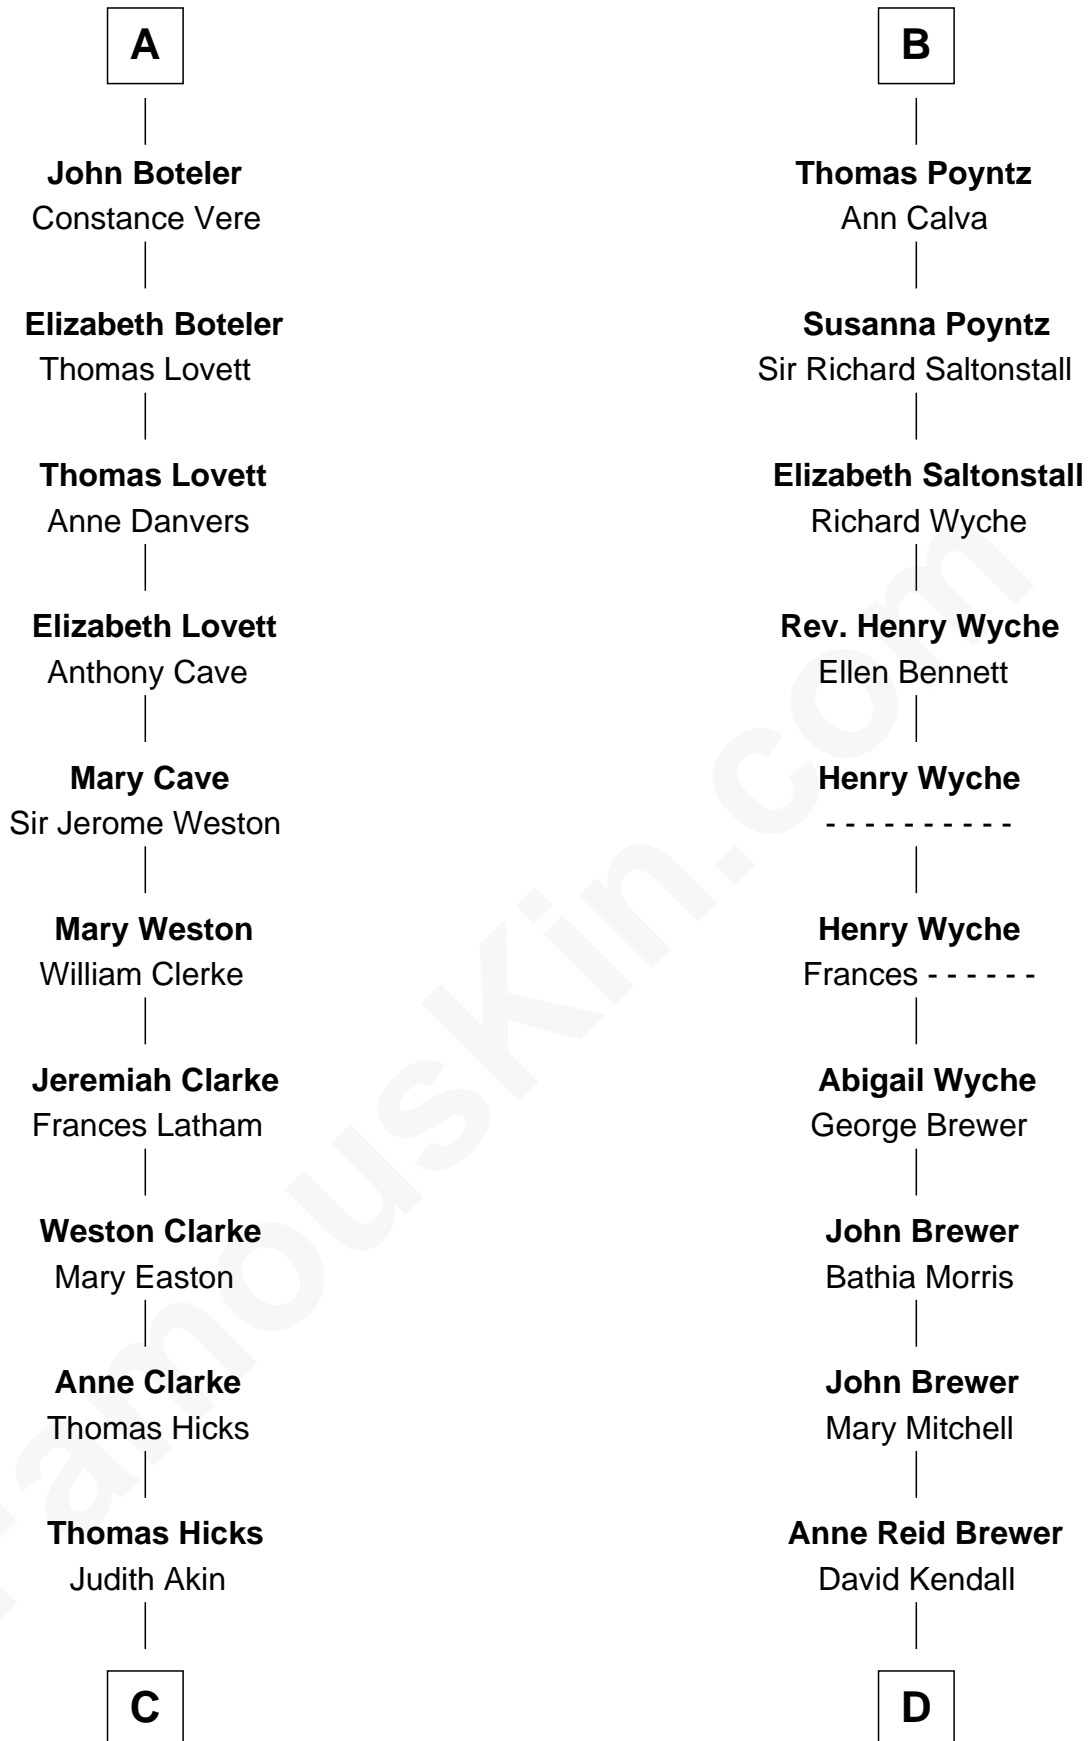

## Relationship Chart of

### Hetty Green

*"The Witch of Wall Street"*

20th cousin 1 time removed of

### Truman Capote

*Author of In Cold Blood*

**Sir William de Cantilupe**

Eve de Braiose

**C**

**Sarah Hicks**  
Gideon Howland

**Gideon Howland**  
Mehitable Howland

**Abby Slocum Howland**  
Edward Mott Robinson

**Hetty Green**  
*"The Witch of Wall Street"*

**D**

**Susan M. Kendall**  
Oscar FitzAlan Knox

**John Brewer Knox**  
Lula Margaret Dinkins

**Mabel Knox**  
Archulus Persons

**Archulus Persons**  
Lillie May Faulk