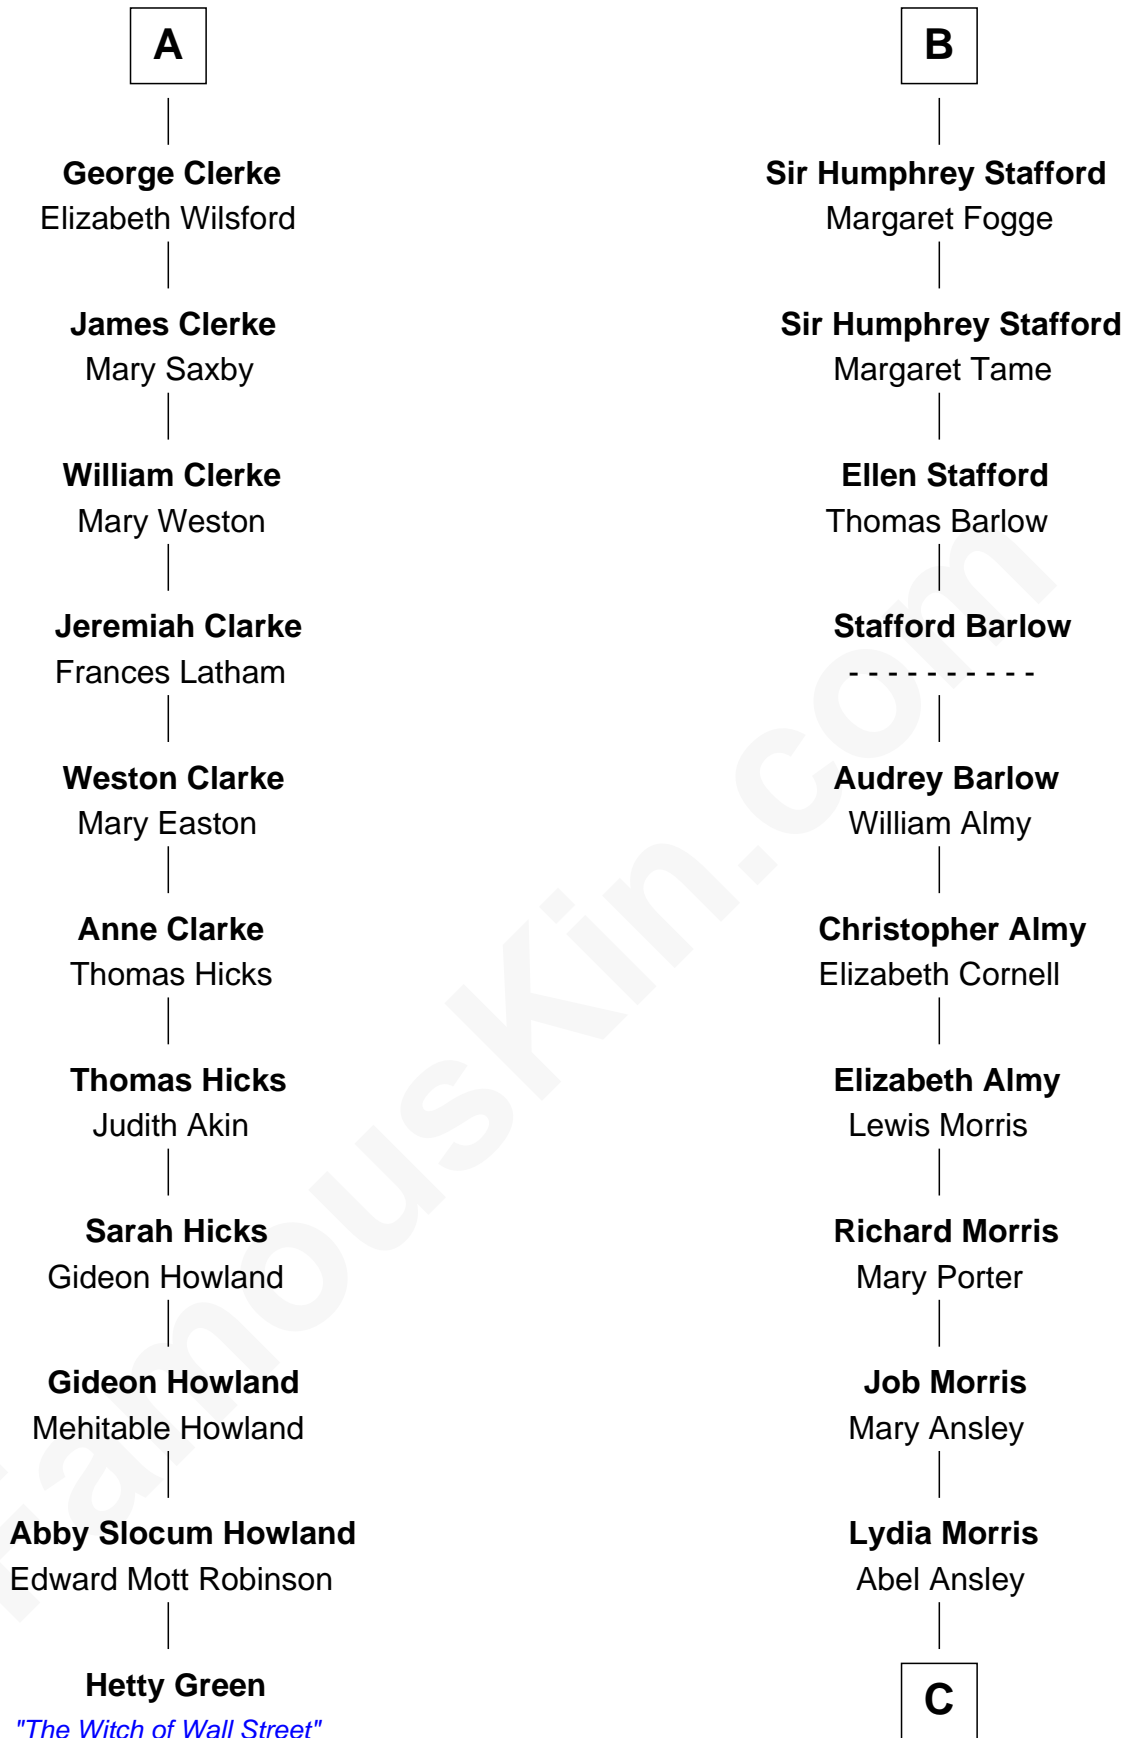

## Relationship Chart of

### Hetty Green

*"The Witch of Wall Street"*

17th cousin 4 times removed of

**Jimmy Carter**

*39th U.S. President*

**C**

Ann Ansley

Wiley Carter

Littleberry Walker Carter

Mary Ann Diligent Seals

William Archibald Carter

Nina Pratt

Earl Carter

Lillian Gordy

Jimmy Carter

*39th U.S. President*