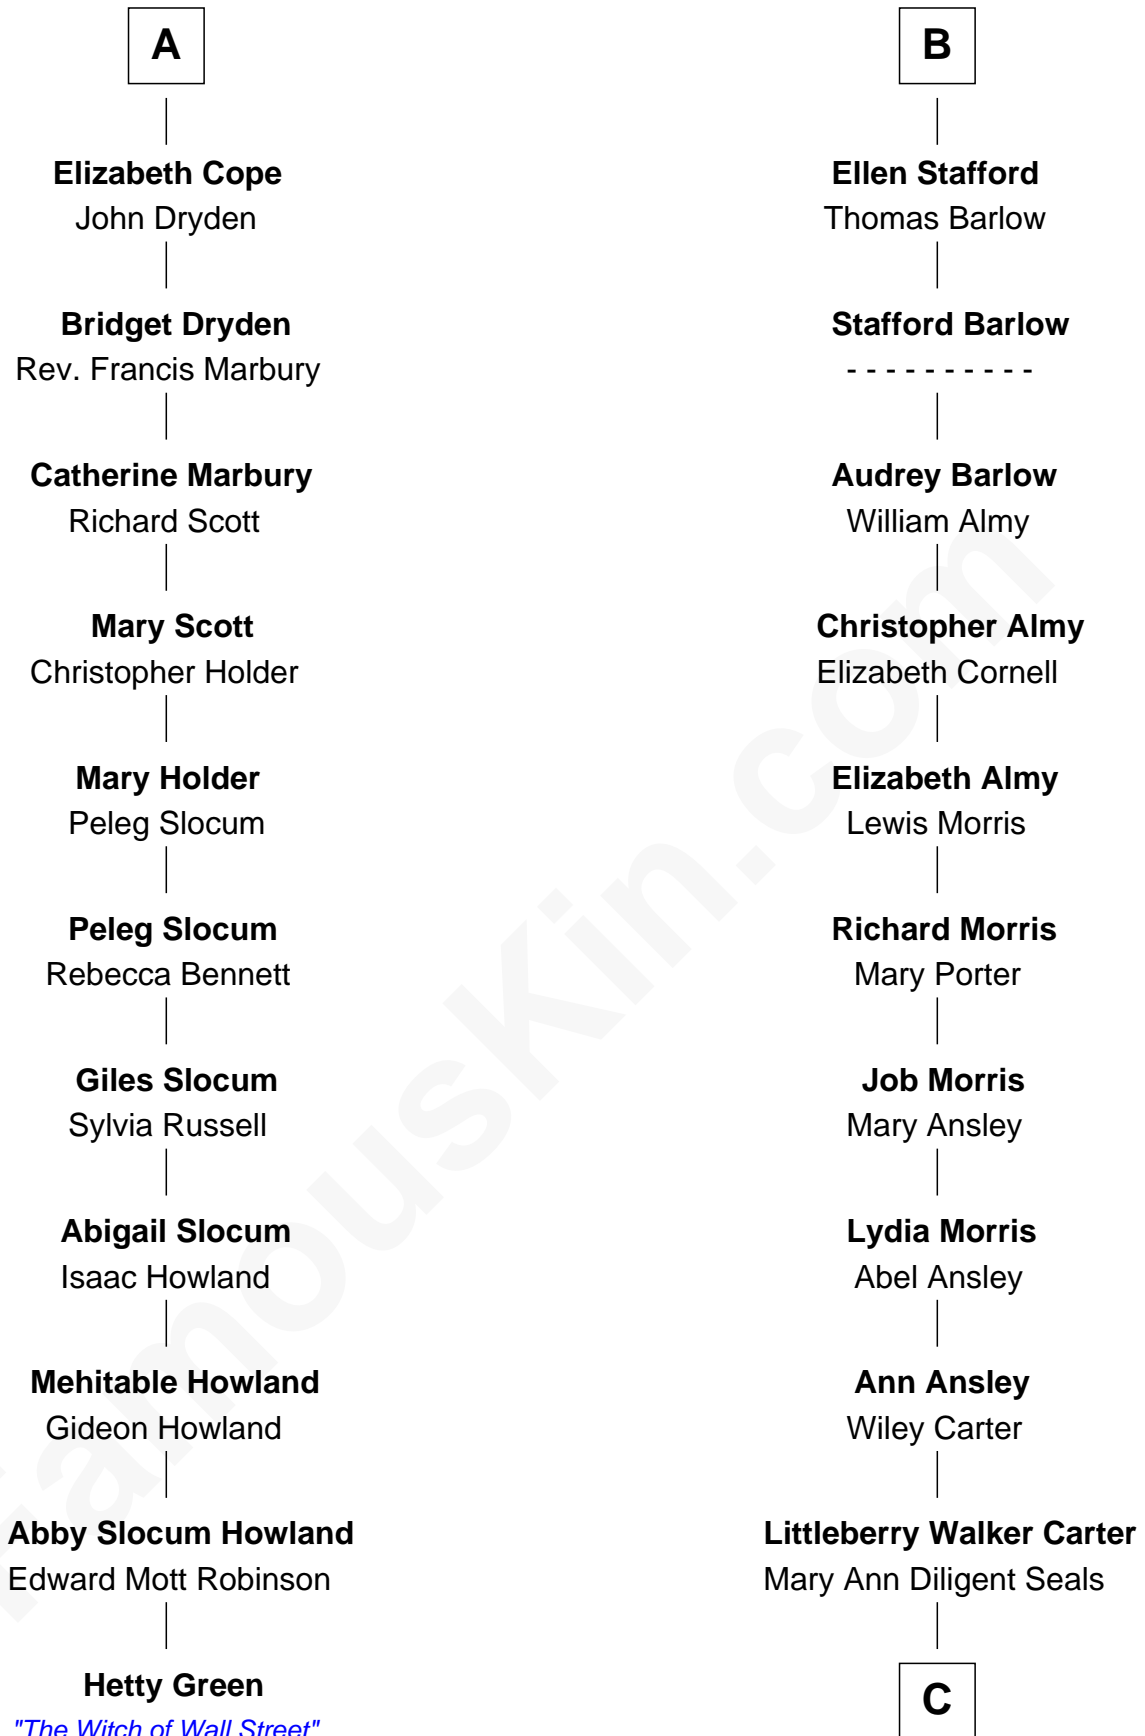

FamousKin.com Relationship Chart of

Hetty Green

"The Witch of Wall Street"

17th cousin 2 times removed of

Jimmy Carter

39th U.S. President

C

|
William Archibald Carter

Nina Pratt

|
Earl Carter

Lillian Gordy

|
Jimmy Carter

39th U.S. President

FamousKin.com