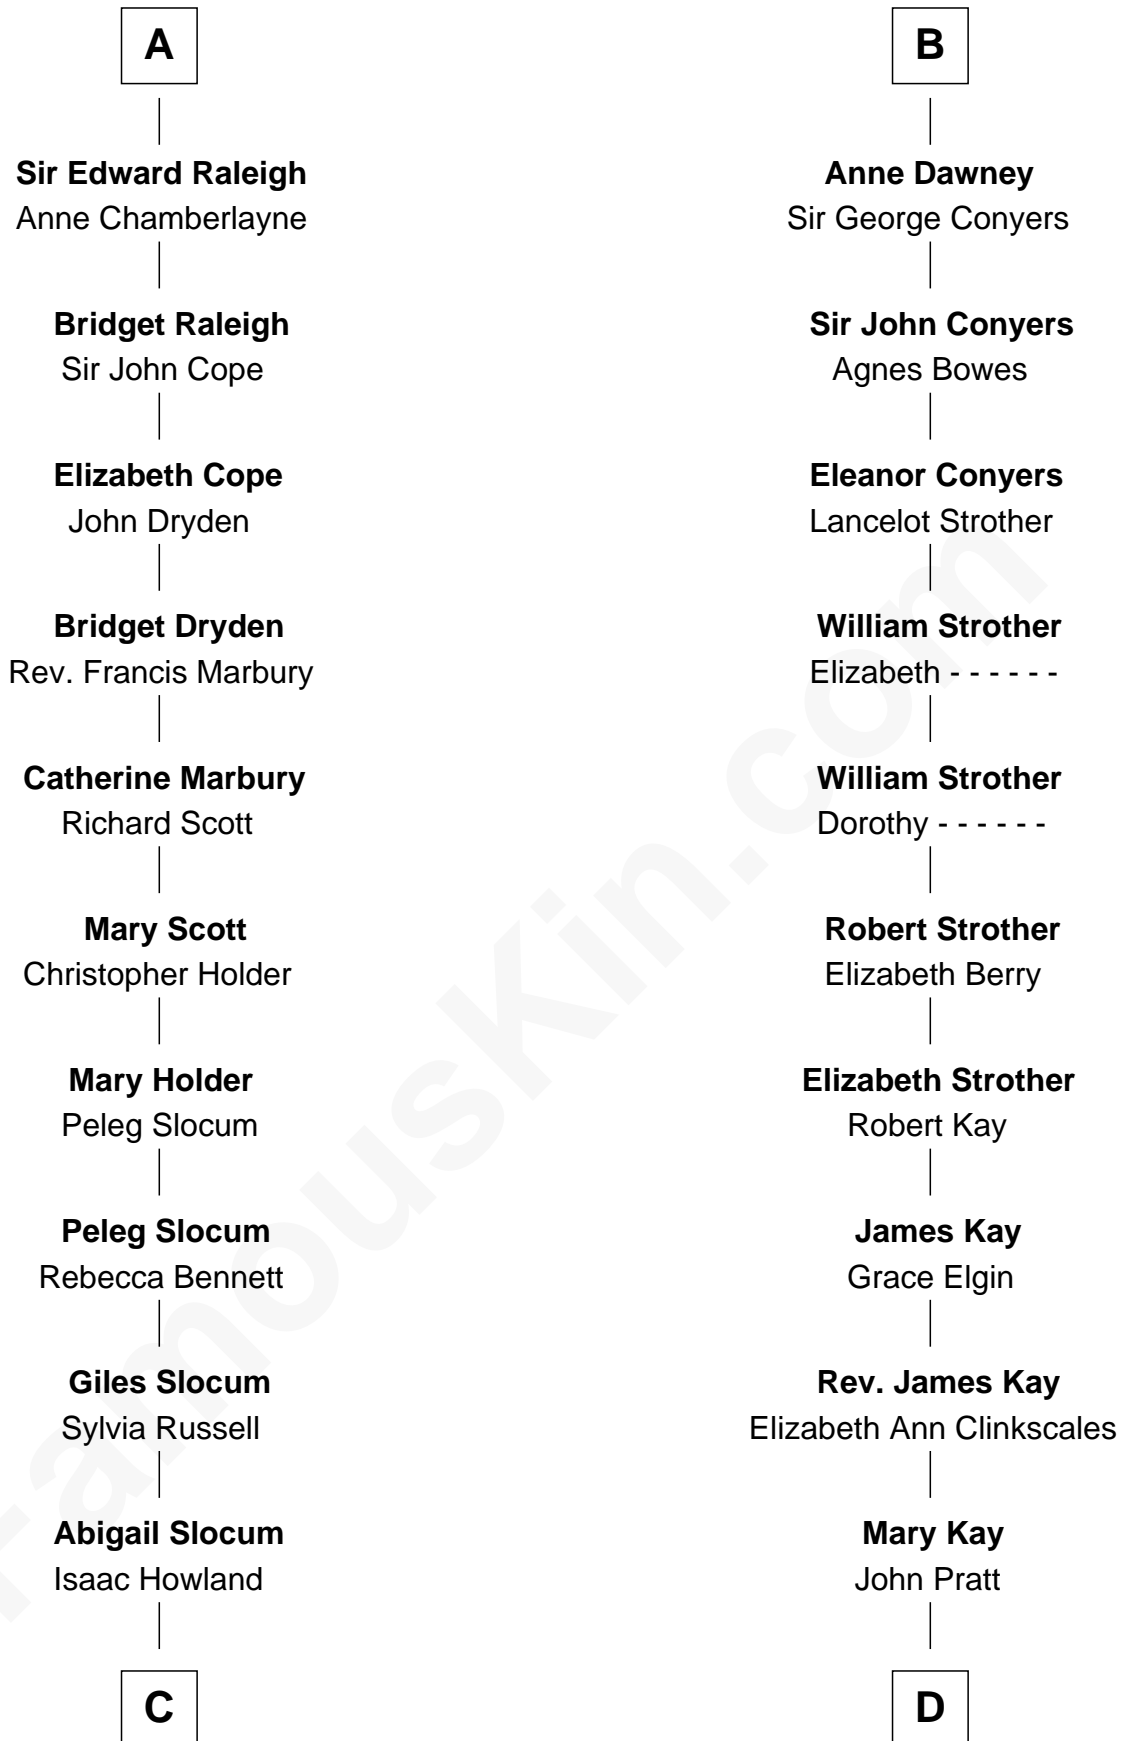

FamousKin.com

Relationship Chart of

Hetty Green

"The Witch of Wall Street"

19th cousin 1 time removed of

Jimmy Carter

39th U.S. President

Sir Hugh I de Audley

Iseult de Mortimer

C

Mehitable Howland

Gideon Howland

Abby Slocum Howland

Edward Mott Robinson

Hetty Green

"The Witch of Wall Street"

D

James E. Pratt

Sophronia C. Cowan

Nina Pratt

William Archibald Carter

Earl Carter

Lillian Gordy

Jimmy Carter

39th U.S. President

FamousKin.com