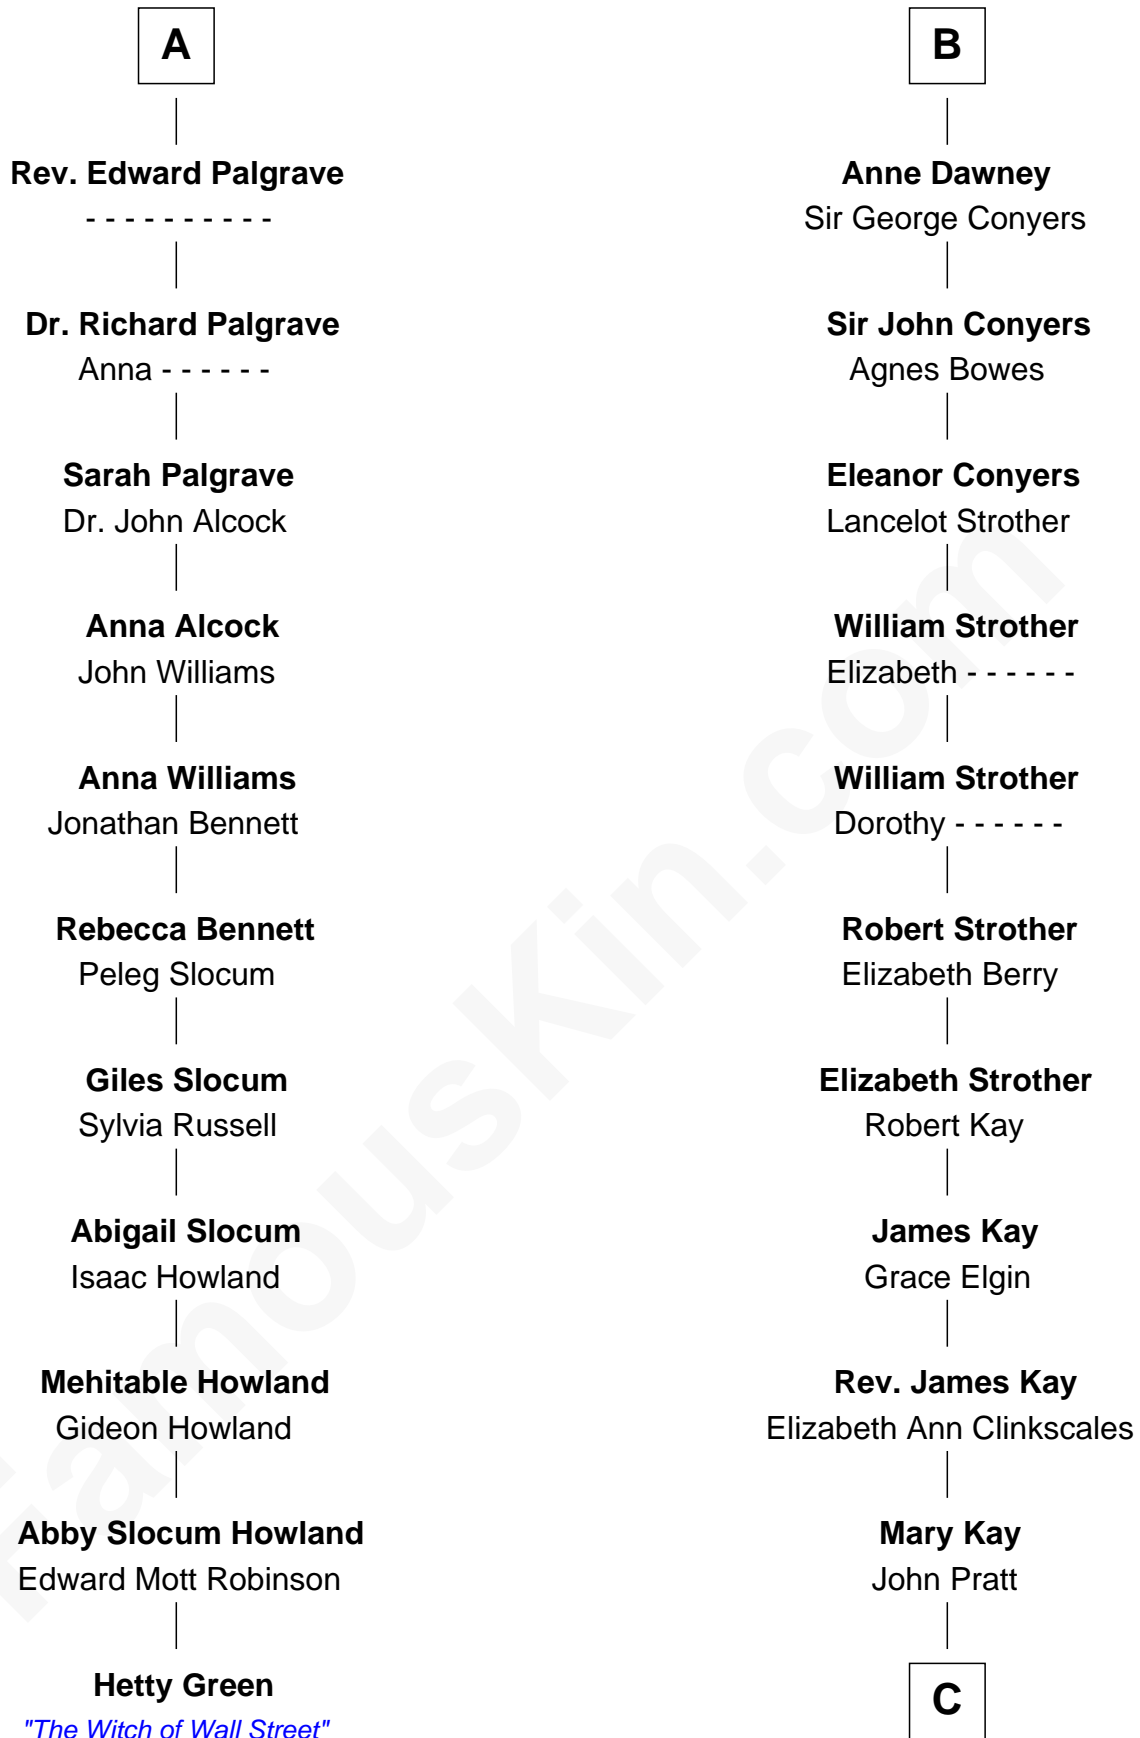

# FamousKin.com Relationship Chart of

**Hetty Green**

*"The Witch of Wall Street"*

17th cousin 3 times removed of

**Jimmy Carter**

*39th U.S. President*

**Richard Fitzalan**  
Eleanor Plantagenet

**Sir Richard Fitzalan**  
Elizabeth de Bohun

**Elizabeth Fitzalan**  
Sir Robert Goushill

**Elizabeth Goushill**  
Sir Robert Wingfield

**Elizabeth Wingfield**  
Sir William Brandon

**Eleanor Brandon**  
John Glemham

**Anne Glemham**  
Henry Palgrave

**Thomas Palgrave**  
Alice Gunton

**A**

**Joan Fitzalan**

Humphrey de Bohun

**Eleanor de Bohun**  
Sir Thomas Plantagenet

**Anne Plantagenet**  
Sir William Bouchier

**Sir John Bouchier**  
Margaret Berners

**Joan Bouchier**  
Sir Henry Neville

**Sir Richard Neville**  
Anne Stafford

**Dorothy Neville**  
Sir John Dawney

**B**

**C**

**James E. Pratt**

Sophonra C. Cowan

**Nina Pratt**