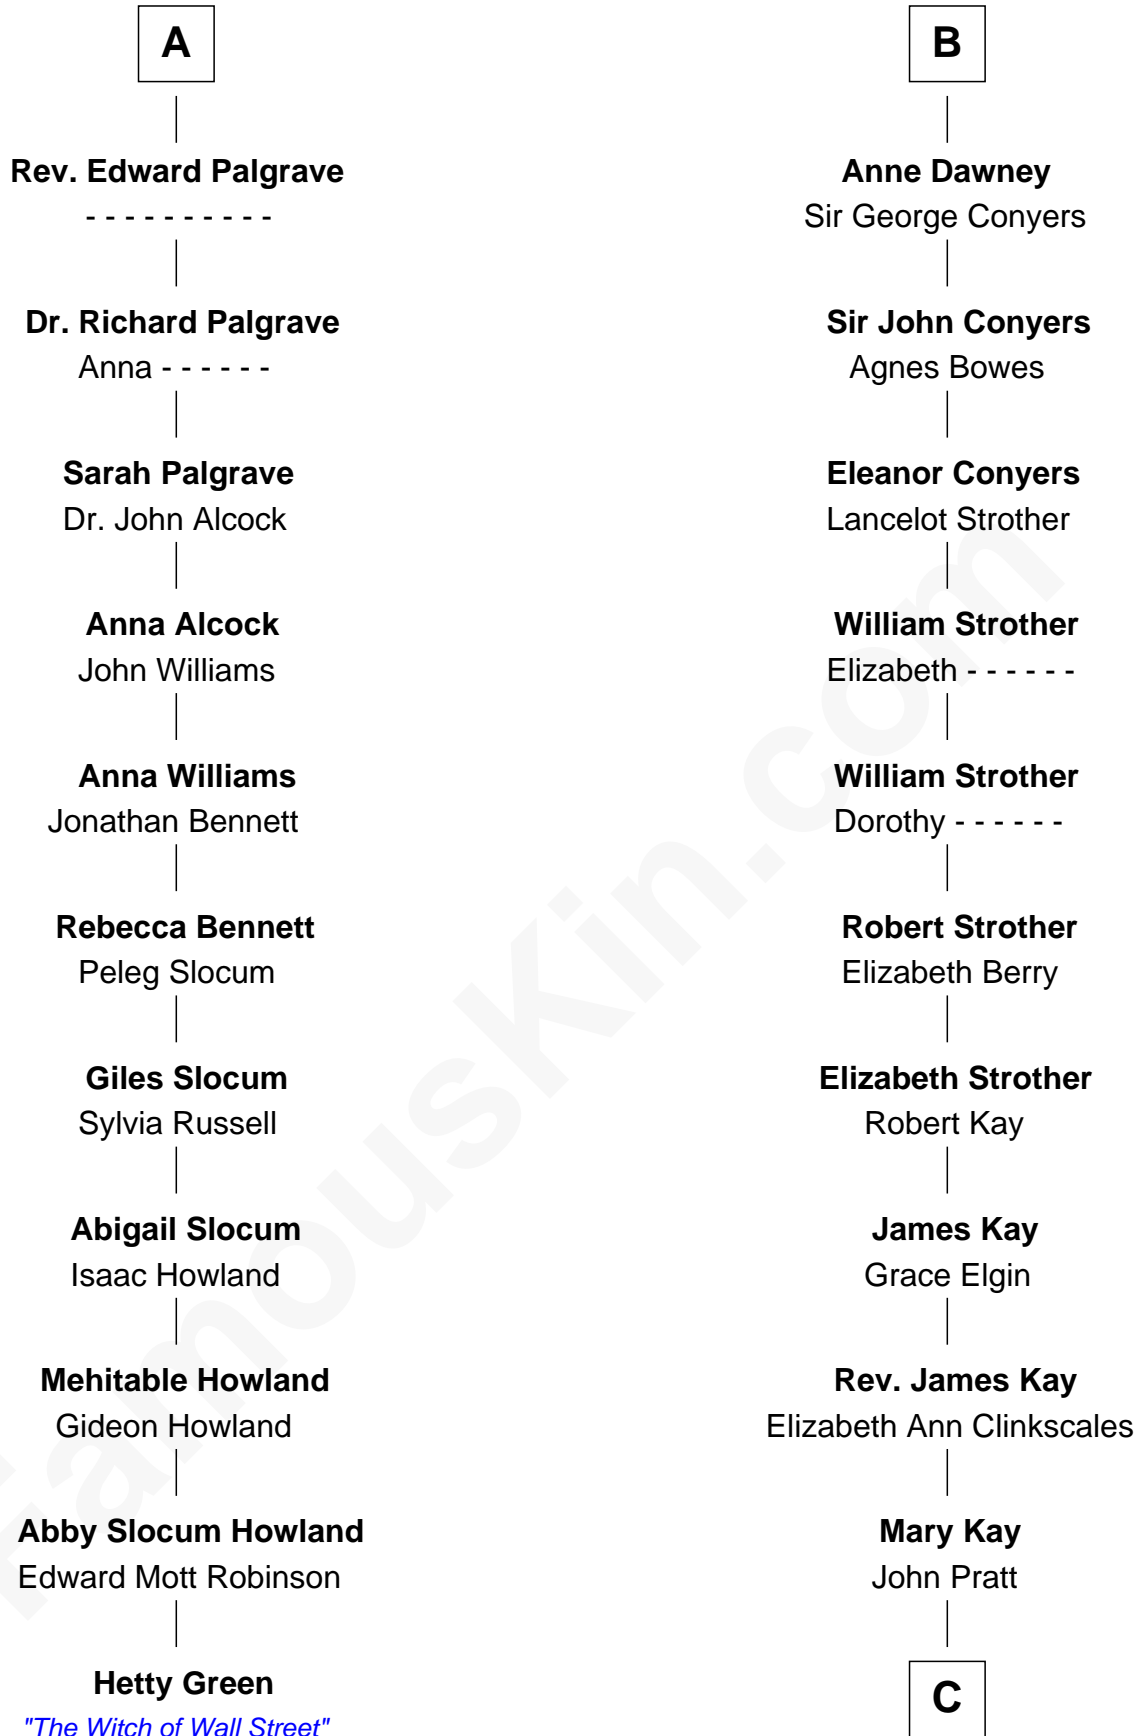

FamousKin.com Relationship Chart of

Hetty Green

"The Witch of Wall Street"

17th cousin 3 times removed of

Jimmy Carter

39th U.S. President

Sir William de Bohun
Elizabeth de Badlesmere

C

James E. Pratt

Sophonra C. Cowan

Nina Pratt

William Archibald Carter

Earl Carter

Lillian Gordy

Jimmy Carter

39th U.S. President