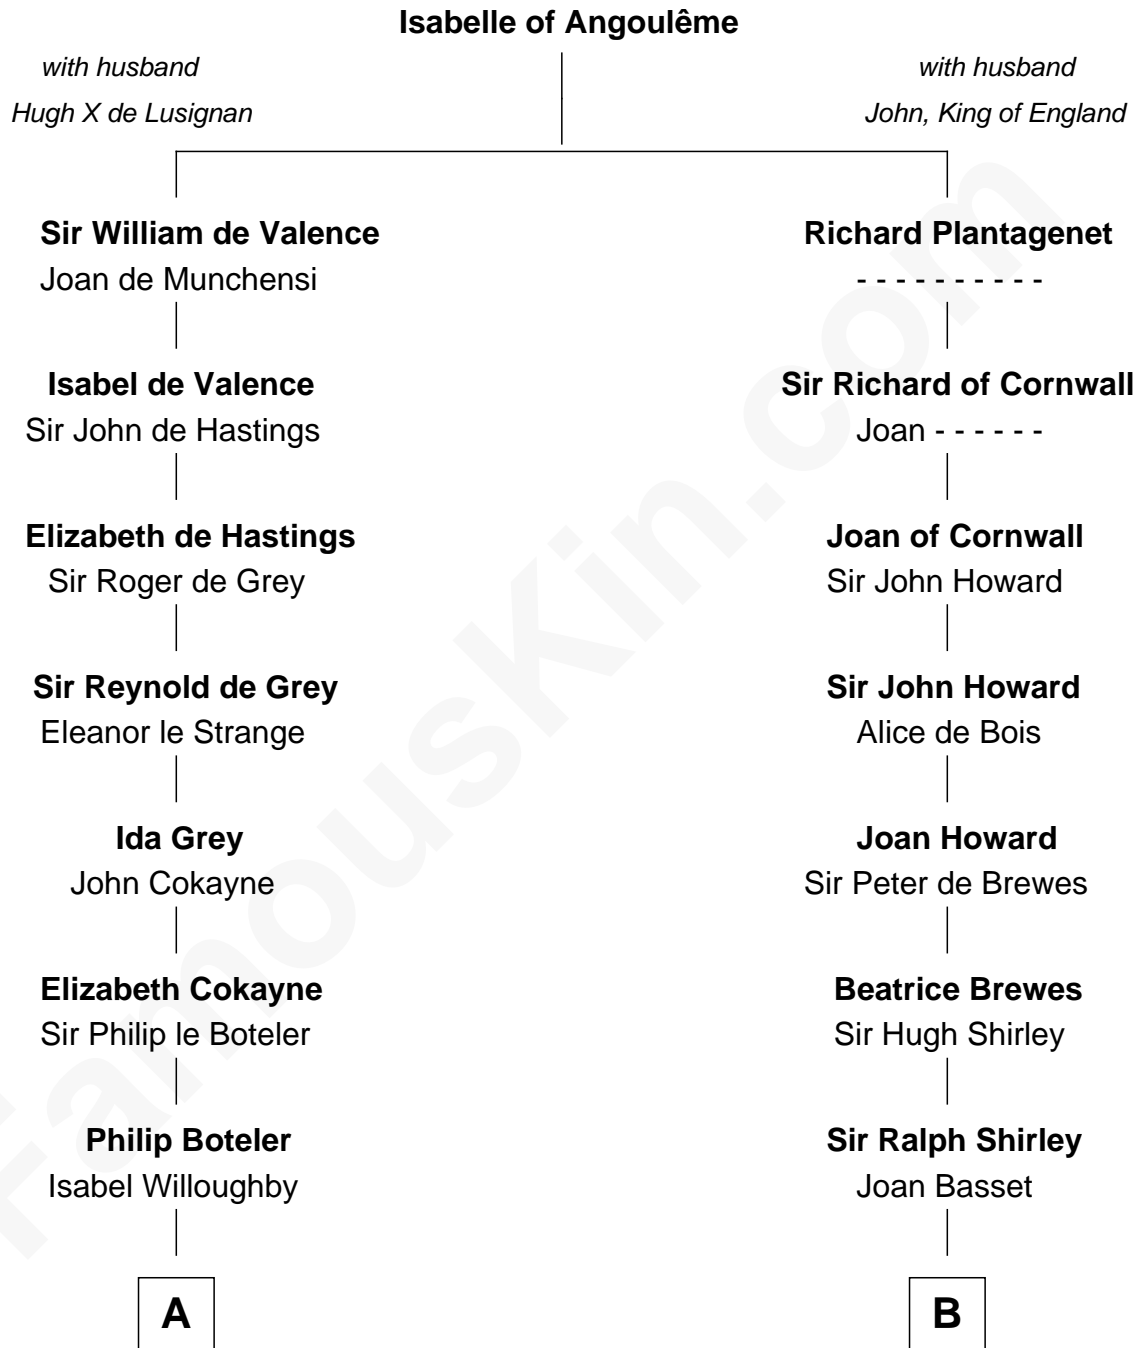

FamousKin.com

Relationship Chart of

Hetty Green

"The Witch of Wall Street"

20th cousin 1 time removed of

Rutherford B. Hayes

19th U.S. President

C

Sarah Hicks

Gideon Howland

Gideon Howland

Mehitable Howland

Abby Slocum Howland

Edward Mott Robinson

Hetty Green

"The Witch of Wall Street"