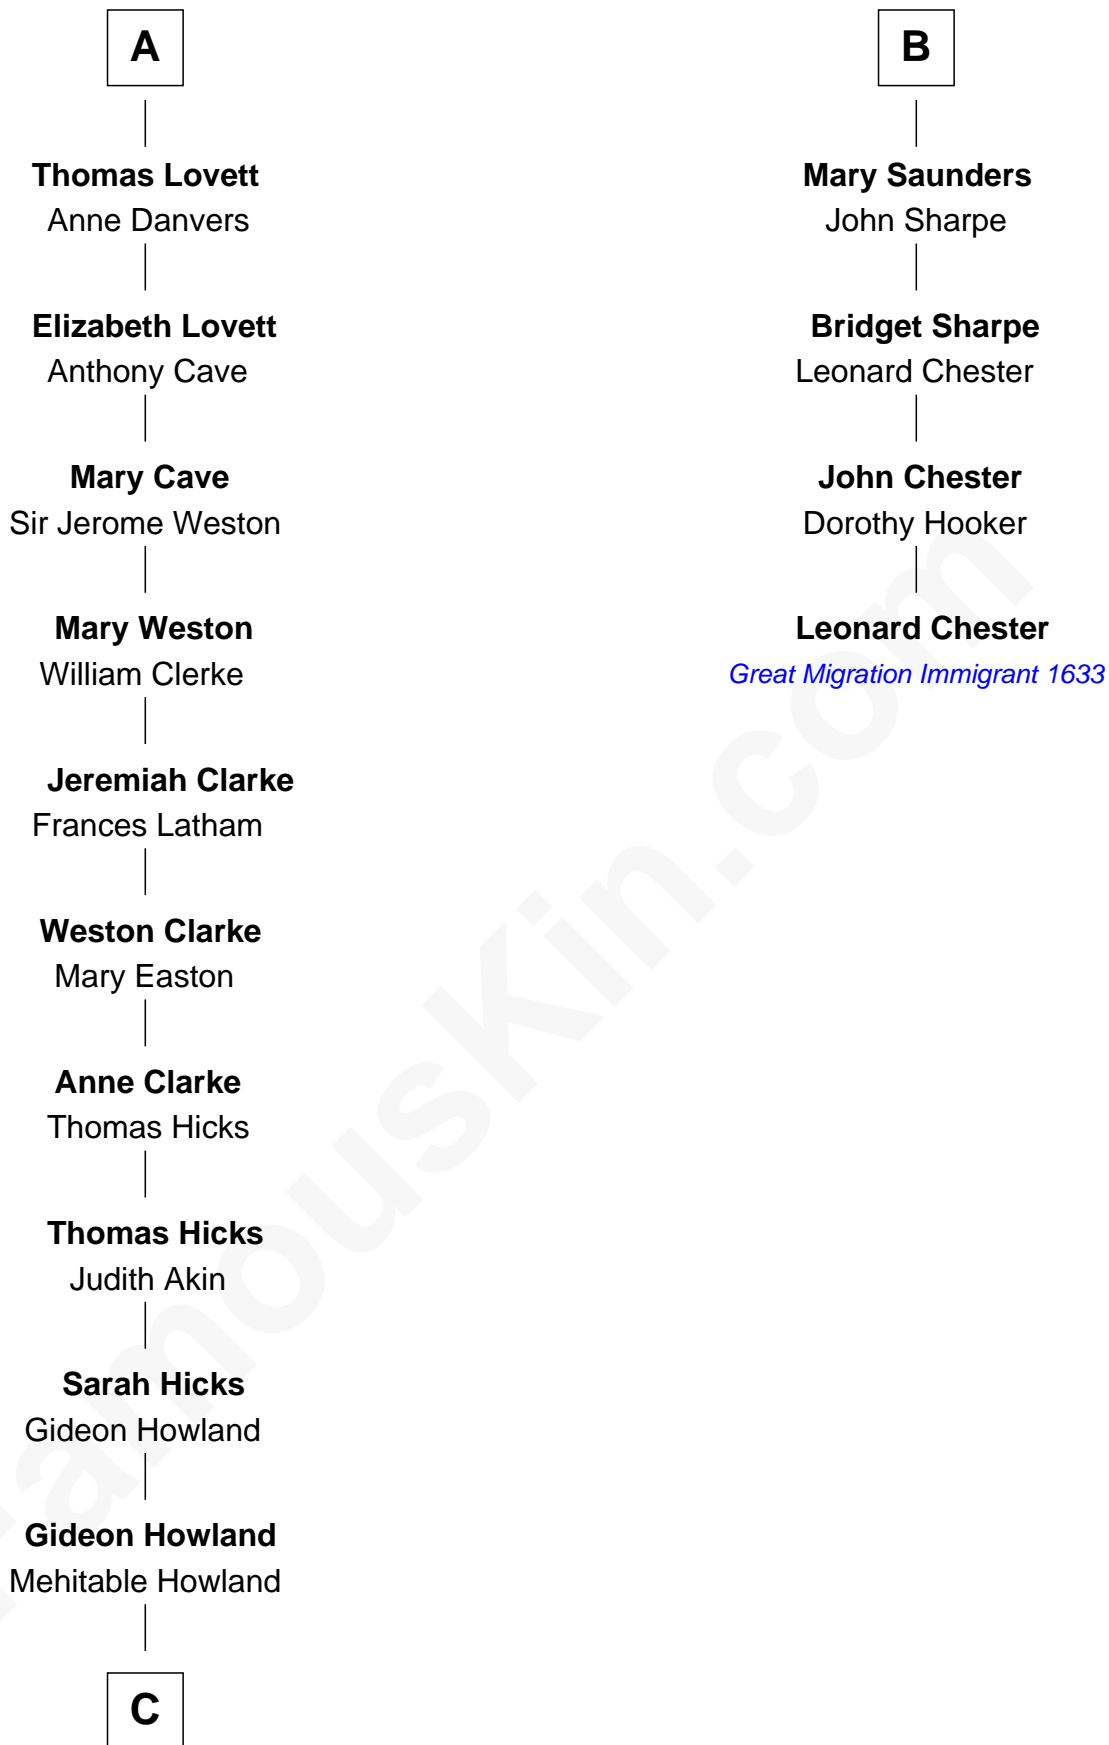

FamousKin.com

Relationship Chart of

Hetty Green

"The Witch of Wall Street"

10th cousin 8 times removed of

Leonard Chester

(c1610 - 1648) Great Migration Immigrant 1633

Sir William de Boteler

Ela Herdeburgh

Ankaret le Boteler

John le Strange

Eleanor le Strange

Sir Reynold de Grey

Ida Grey

John Cokayne

Elizabeth Cokayne

Alice de Boteler

Sir Nicholas Longford

Alice Longford

William FitzHerbert

Henry FitzHerbert

----- Downes

Nicholas FitzHerbert

Alice Booth

Joan FitzHerbert

John Cotton

Margaret Cotton

Richard Belgrave

Dorothy Belgrave

William Saunders

B

C