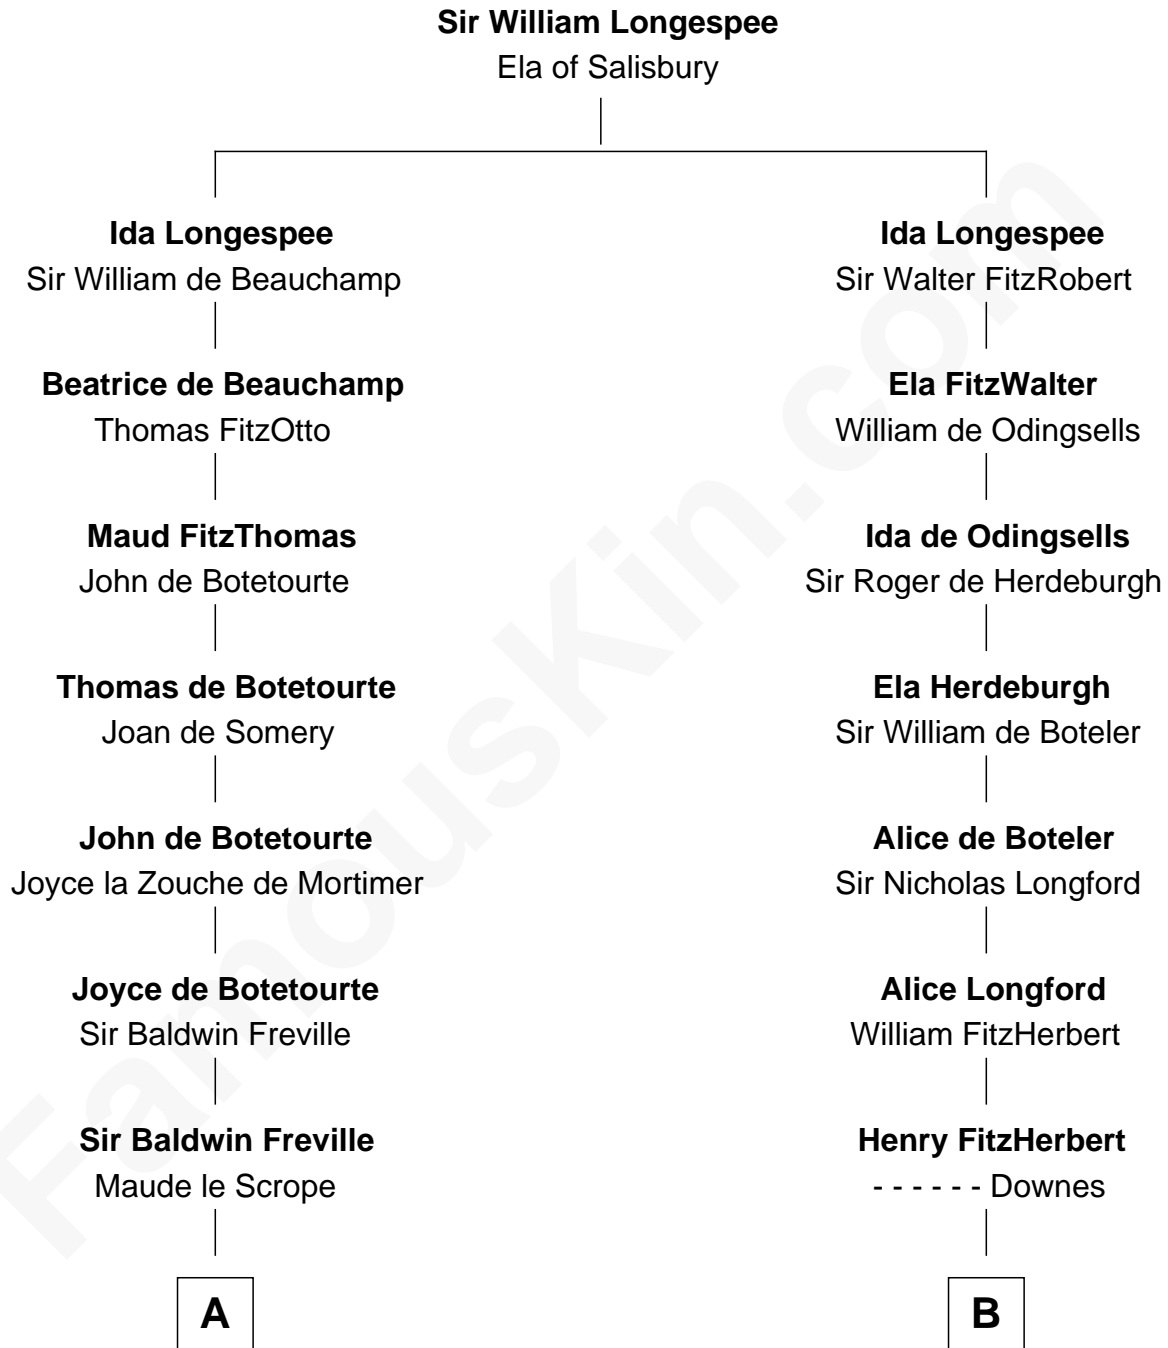

FamousKin.com

Relationship Chart of

Hetty Green

"The Witch of Wall Street"

14th cousin 6 times removed of

Leonard Chester

(c1610 - 1648) Great Migration Immigrant 1633

C

—
Sarah Hicks

Gideon Howland

—
Gideon Howland

Mehitable Howland

—
Abby Slocum Howland

Edward Mott Robinson

—
Hetty Green

"The Witch of Wall Street"