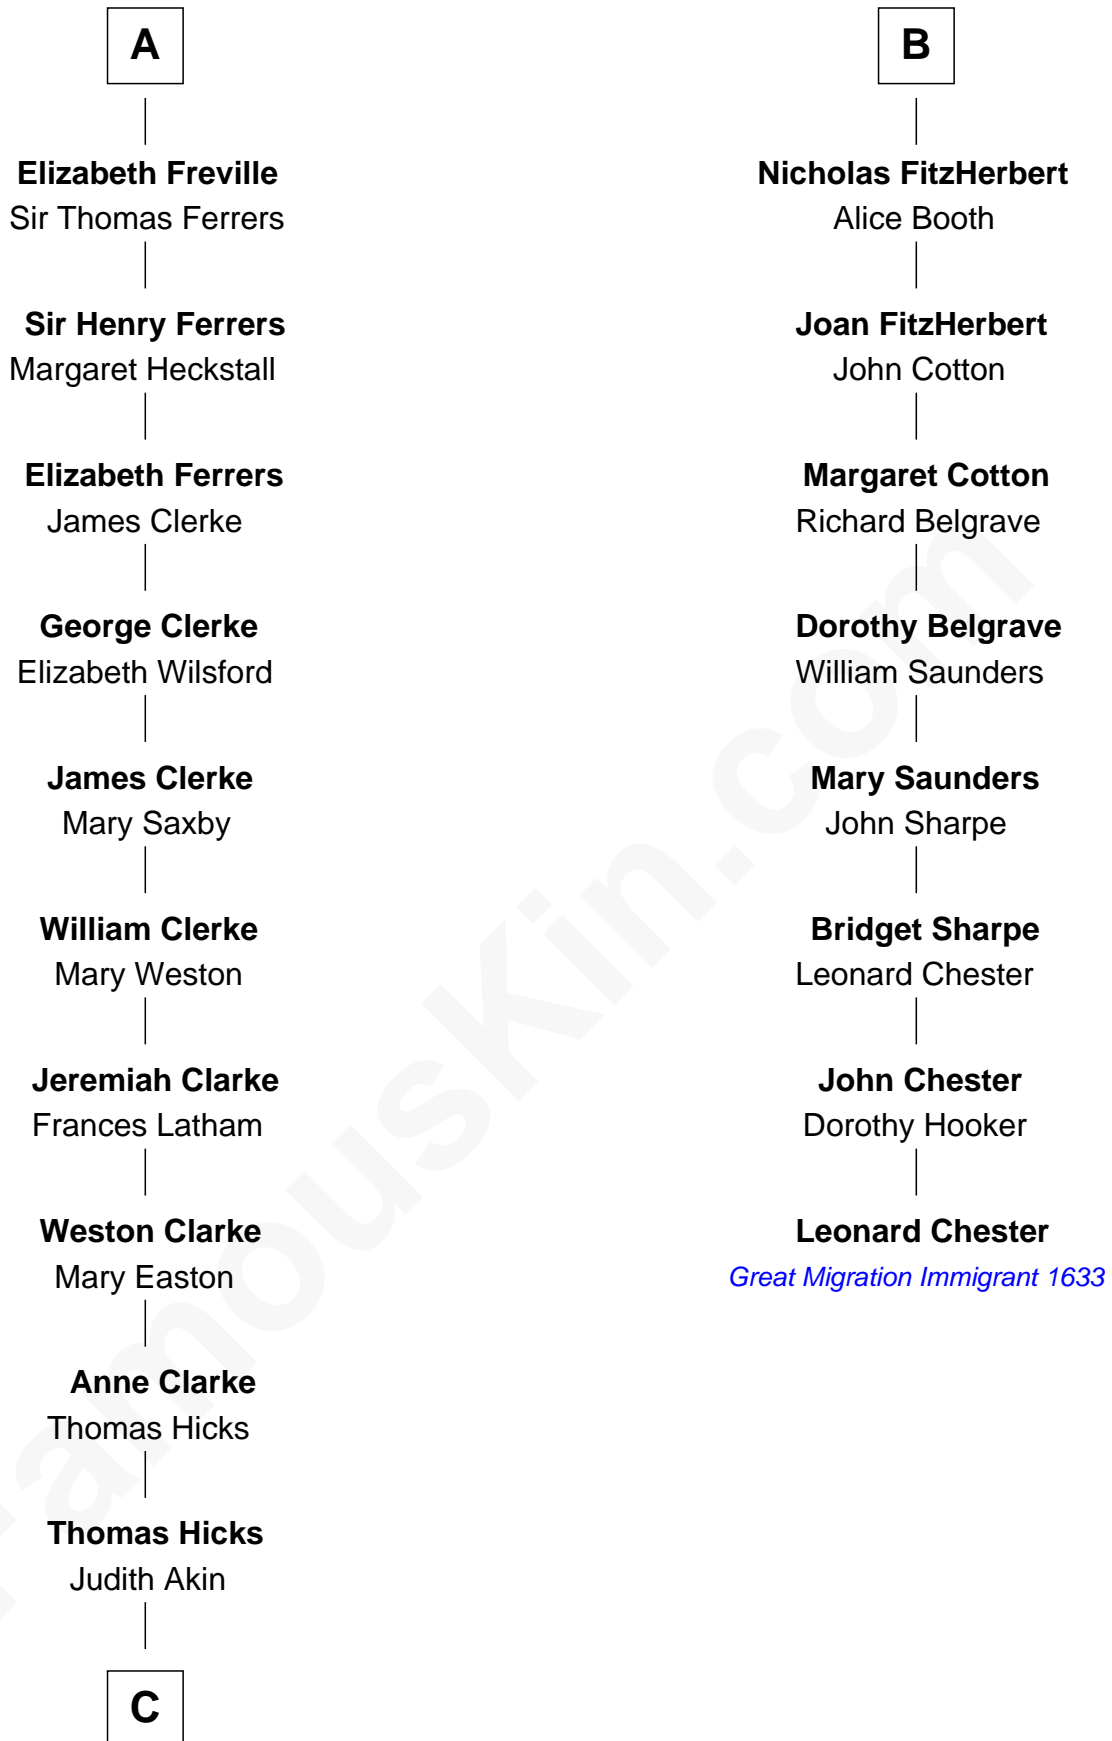

FamousKin.com

Relationship Chart of

Hetty Green

"The Witch of Wall Street"

14th cousin 6 times removed of

Leonard Chester

(c1610 - 1648) Great Migration Immigrant 1633

C

—
Sarah Hicks

Gideon Howland

—
Gideon Howland

Mehitable Howland

—
Abby Slocum Howland

Edward Mott Robinson

—
Hetty Green

"The Witch of Wall Street"