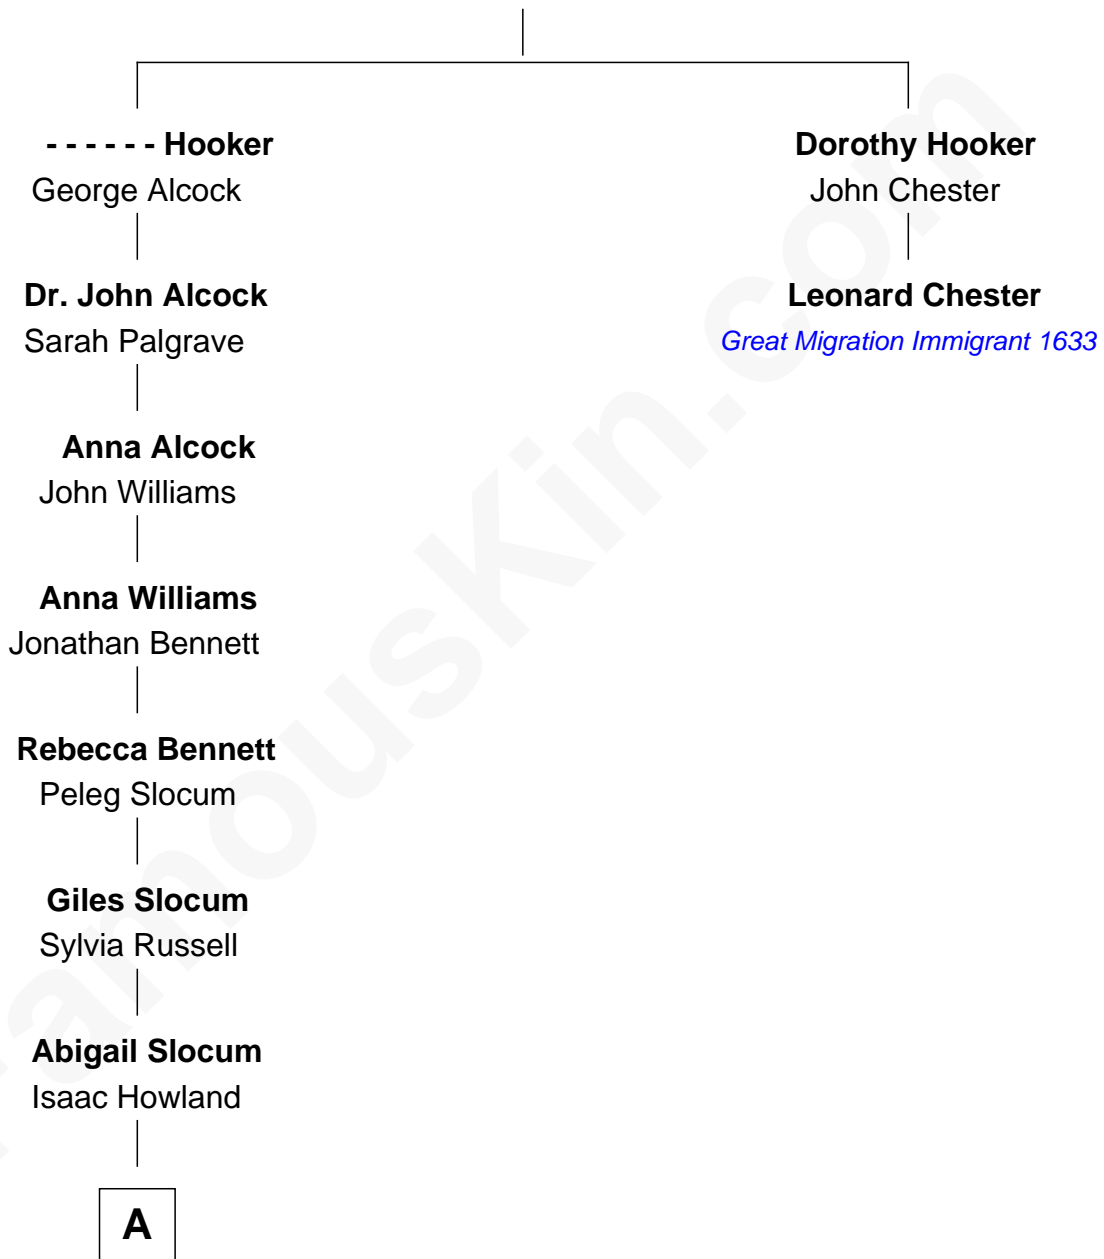

## Relationship Chart of

### Hetty Green

"The Witch of Wall Street"

1st cousin 8 times removed of

**Leonard Chester**

(c1610 - 1648) Great Migration Immigrant 1633

**Thomas Hooker**

**A**

—  
**Mehitable Howland**

Gideon Howland

—  
**Abby Slocum Howland**

Edward Mott Robinson

—  
**Hetty Green**

*"The Witch of Wall Street"*

FamousKin.com