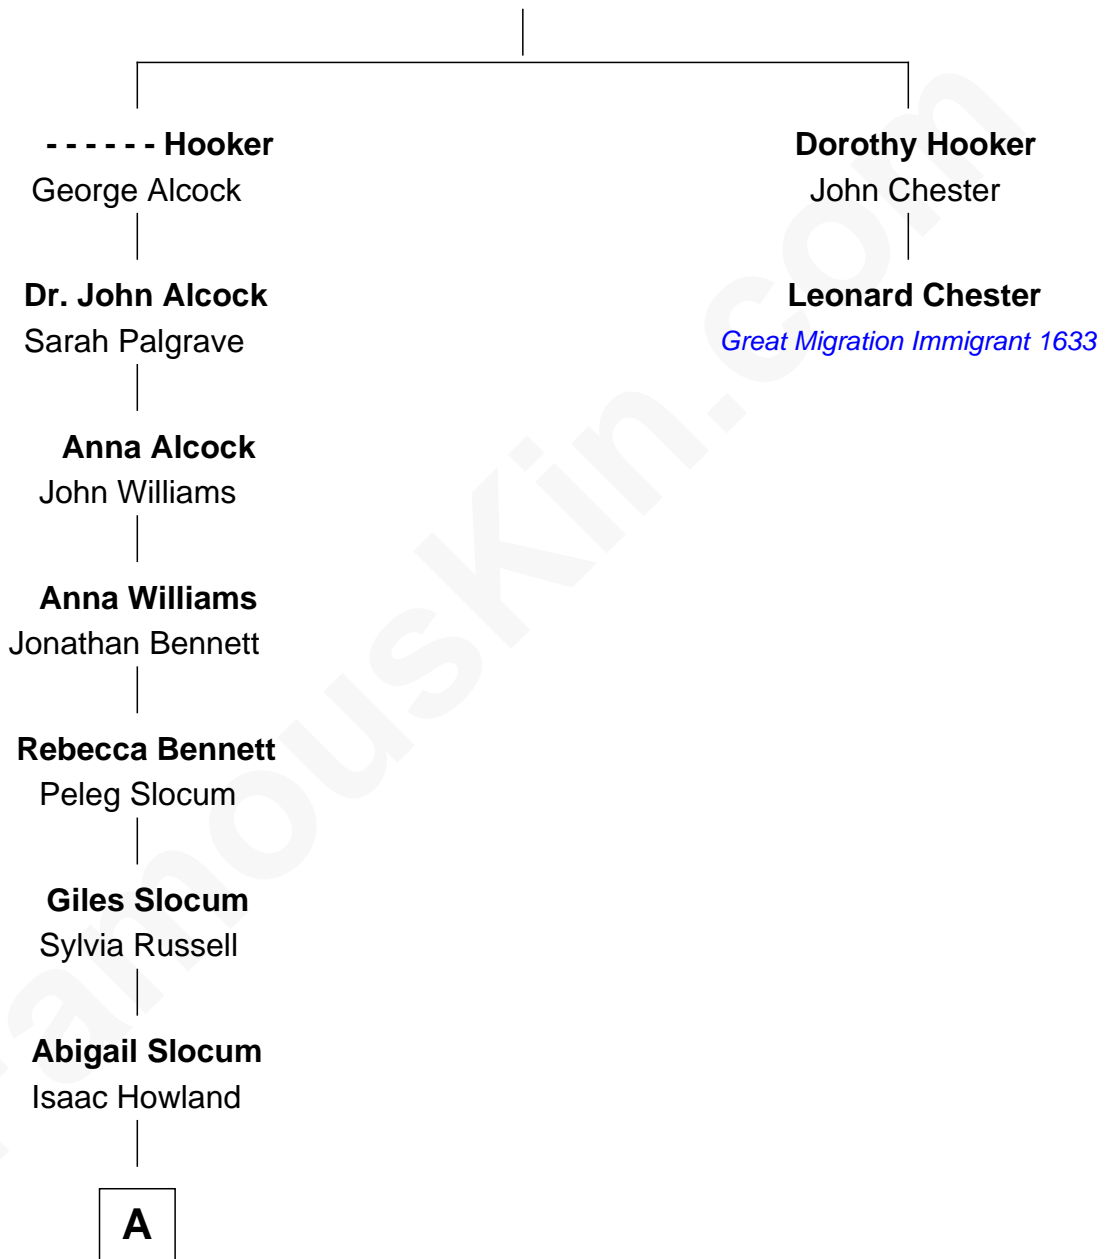

FamousKin.com

Relationship Chart of

Hetty Green

"The Witch of Wall Street"

1st cousin 8 times removed of

Leonard Chester

(c1610 - 1648) Great Migration Immigrant 1633

Thomas Hooker

A

—
Mehitable Howland

Gideon Howland

—
Abby Slocum Howland

Edward Mott Robinson

—
Hetty Green

"The Witch of Wall Street"

FamousKin.com