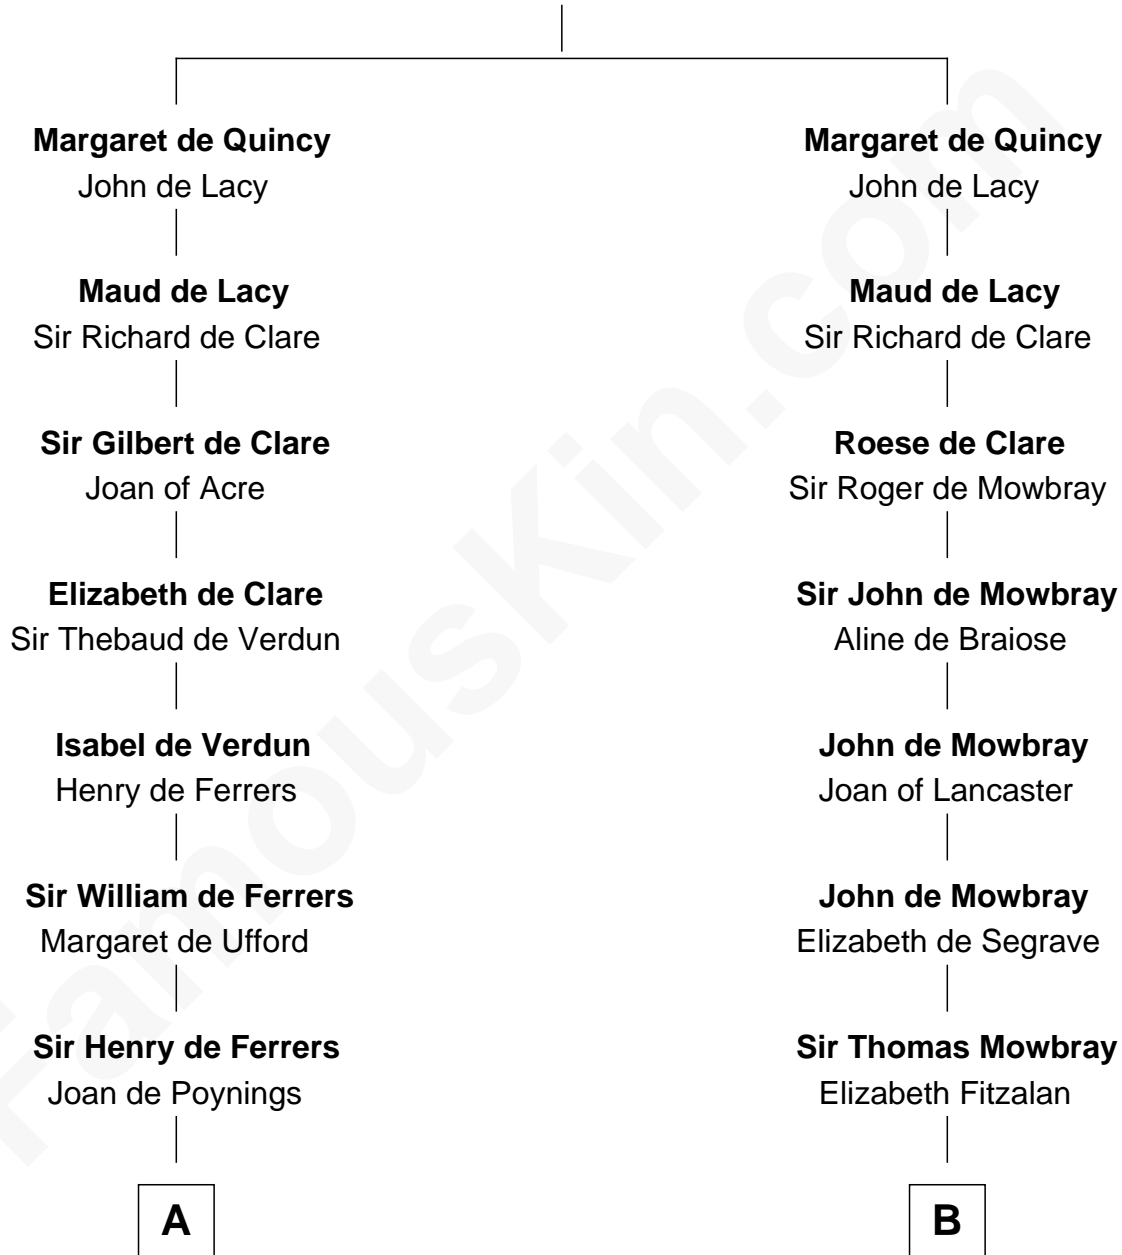

Sir Robert II de Quincy

Hawise of Chester