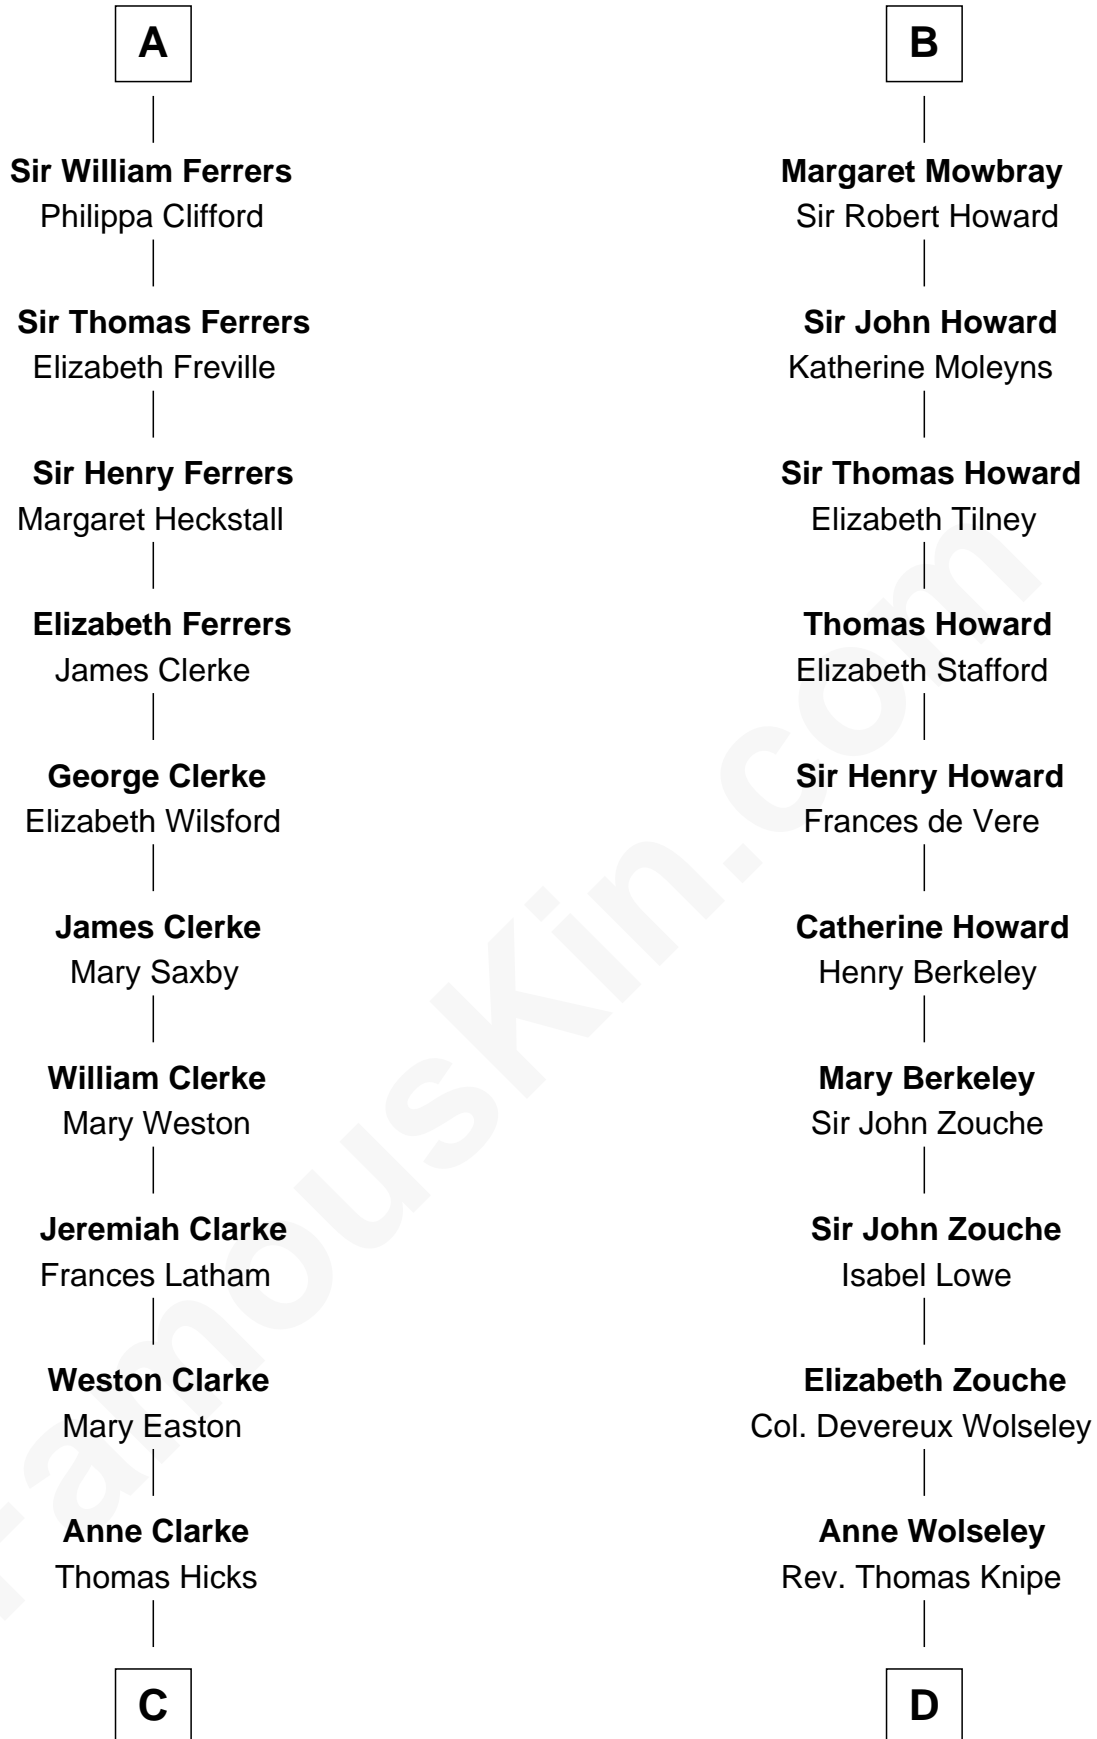

FamousKin.com Relationship Chart of

Hetty Green

"The Witch of Wall Street"

21st cousin of

Francis Scott Key

Author of "The Star Spangled Banner"

Roger de Lacy
Maud de Clere

C

Thomas Hicks

Judith Akin

Sarah Hicks

Gideon Howland

Gideon Howland

Mehitable Howland

Abby Slocum Howland

Edward Mott Robinson