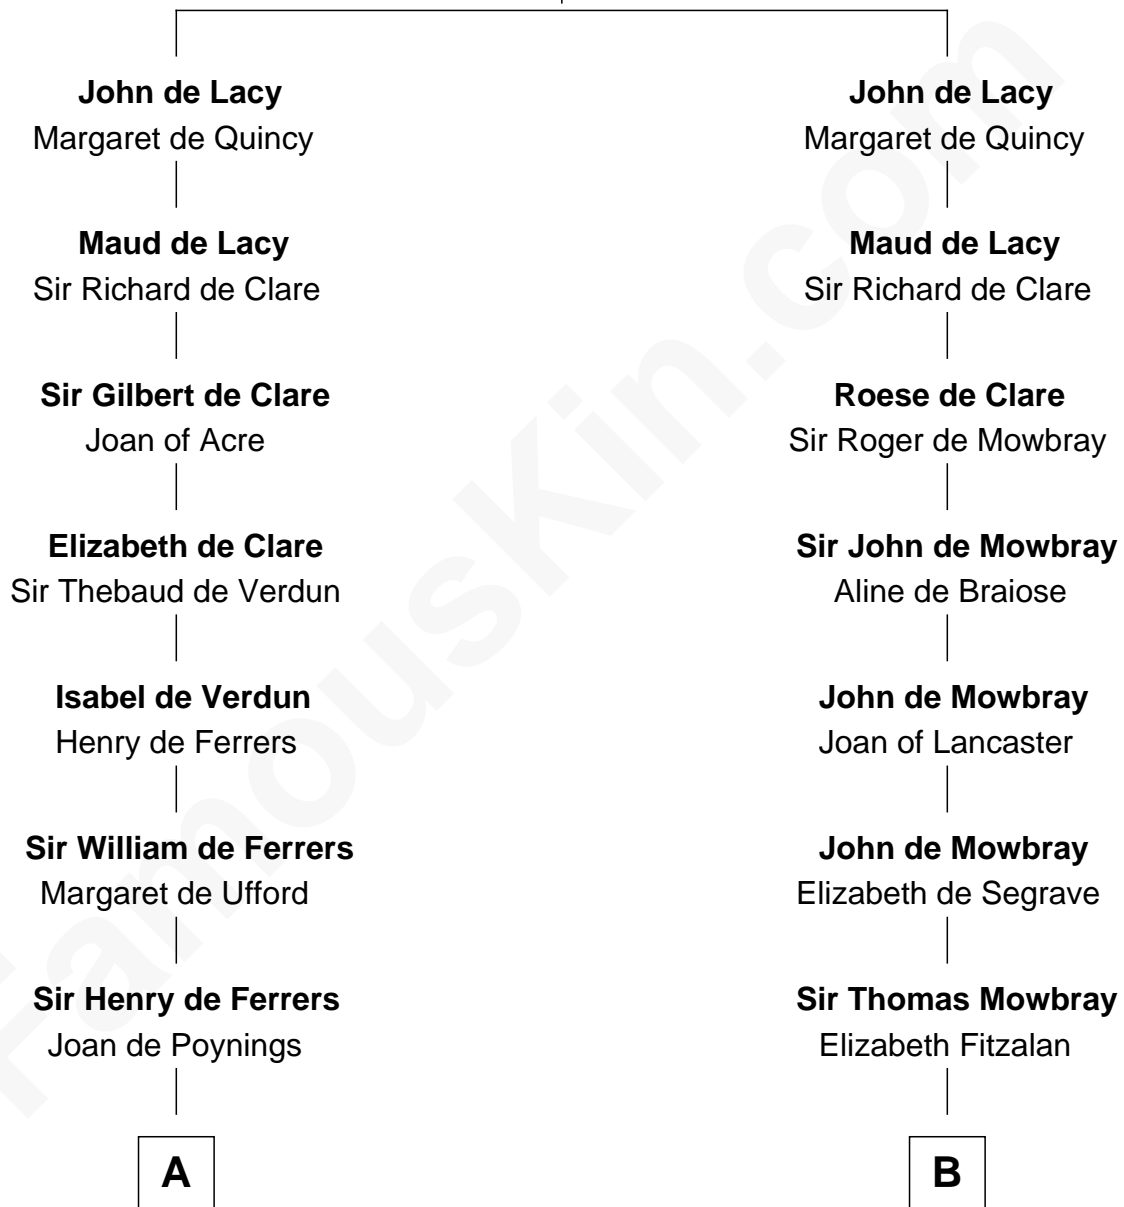

FamousKin.com Relationship Chart of

Hetty Green

"The Witch of Wall Street"

21st cousin of

Francis Scott Key

Author of "The Star Spangled Banner"

Roger de Lacy
Maud de Clere

C

Thomas Hicks

Judith Akin

Sarah Hicks

Gideon Howland

Gideon Howland

Mehitable Howland

Abby Slocum Howland

Edward Mott Robinson