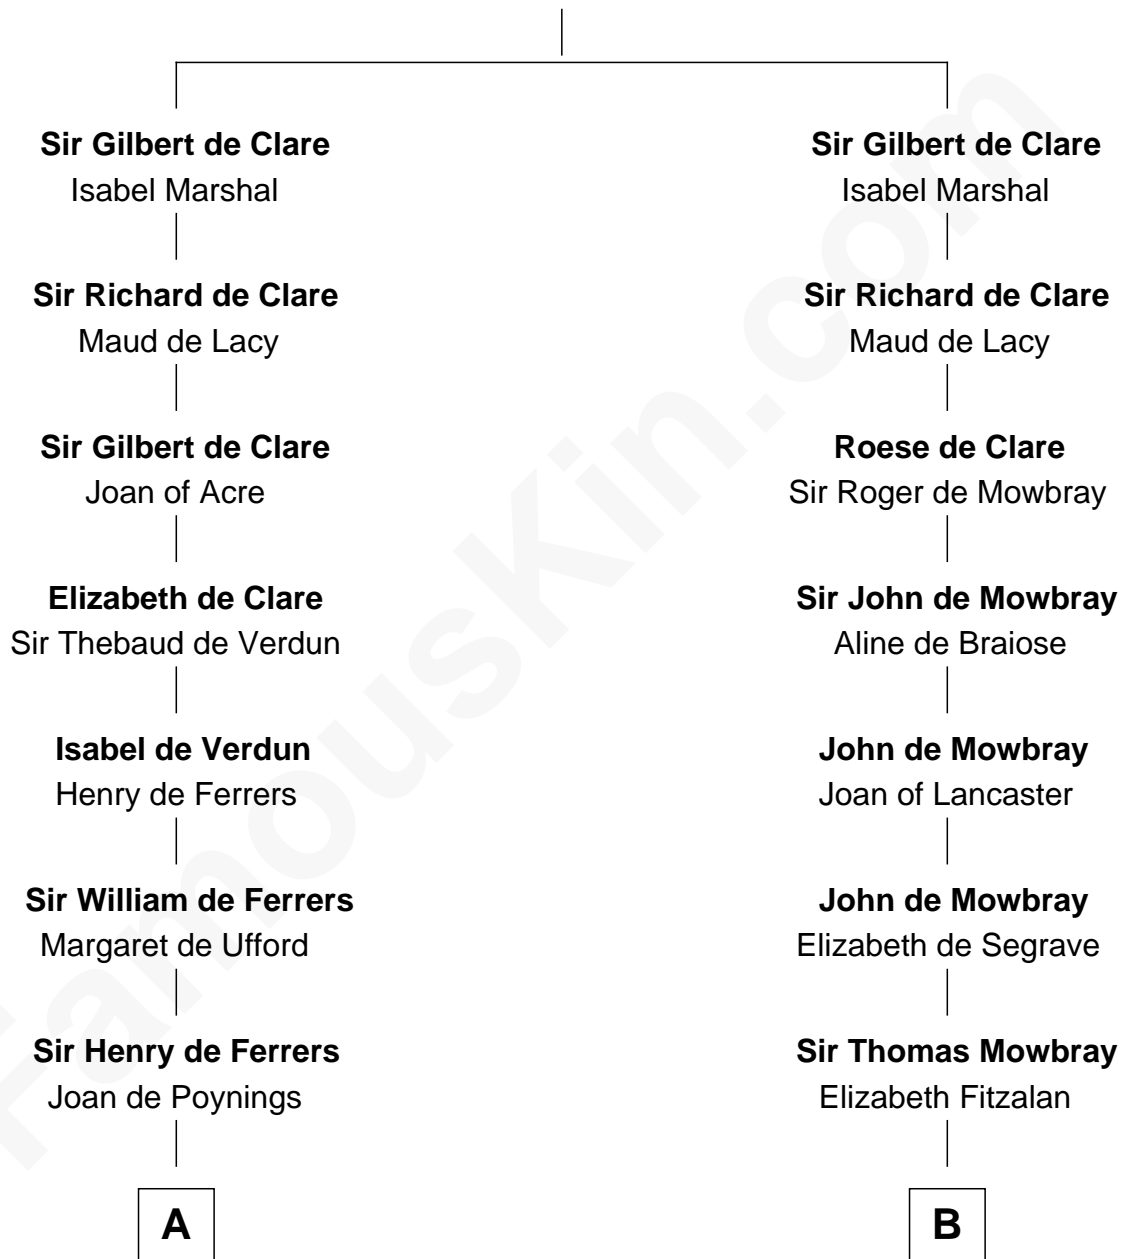

FamousKin.com Relationship Chart of

Hetty Green

"The Witch of Wall Street"

21st cousin of

Francis Scott Key

Author of "The Star Spangled Banner"

Richard de Clare
Amice of Gloucester

C

Thomas Hicks

Judith Akin

Sarah Hicks

Gideon Howland

Gideon Howland

Mehitable Howland

Abby Slocum Howland

Edward Mott Robinson