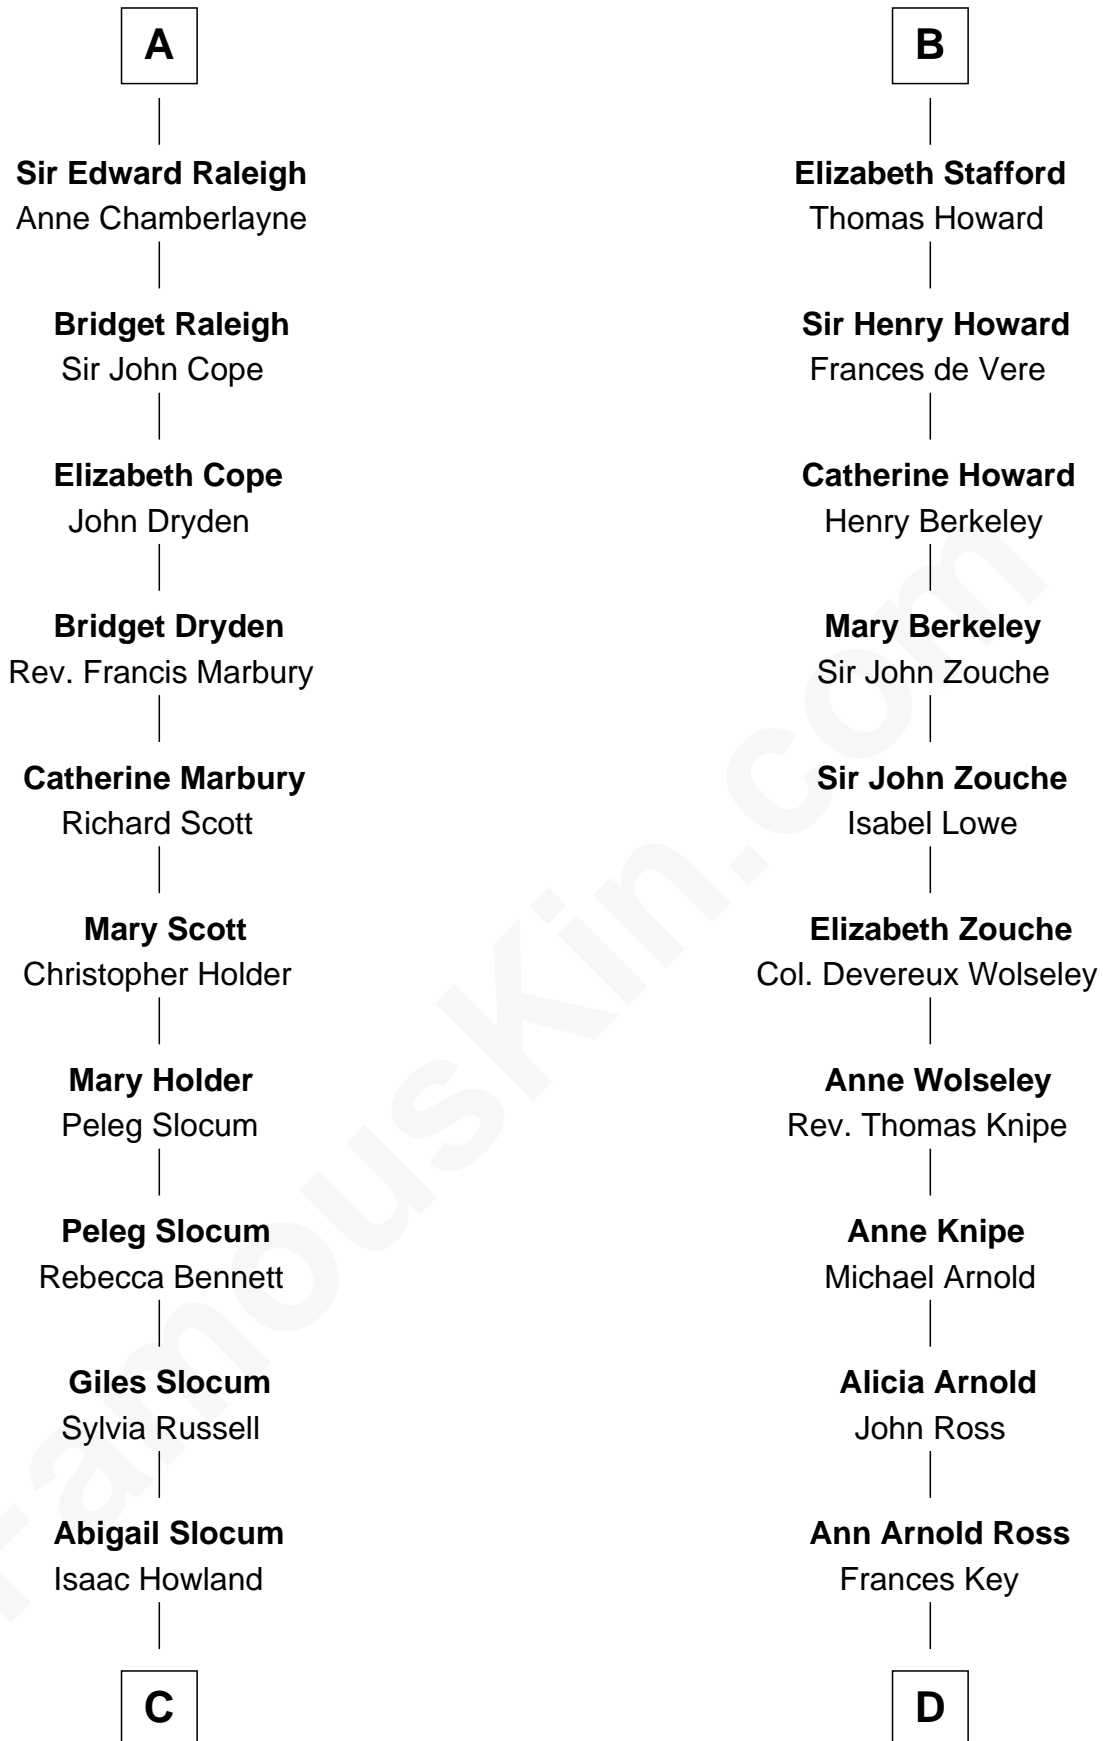

### Hetty Green

*"The Witch of Wall Street"*

18th cousin 1 time removed of

### Francis Scott Key

*Author of "The Star Spangled Banner"*

**Sir Hugh I de Audley**

Iseult de Mortimer

**C**

**Mehitable Howland**

Gideon Howland

**Abby Slocum Howland**

Edward Mott Robinson

**Hetty Green**

*"The Witch of Wall Street"*

**D**

**John Ross Key**

Anne Phebe Penn Dagworthy Charlton

**Francis Scott Key**

*Author of "The Star Spangled Banner"*