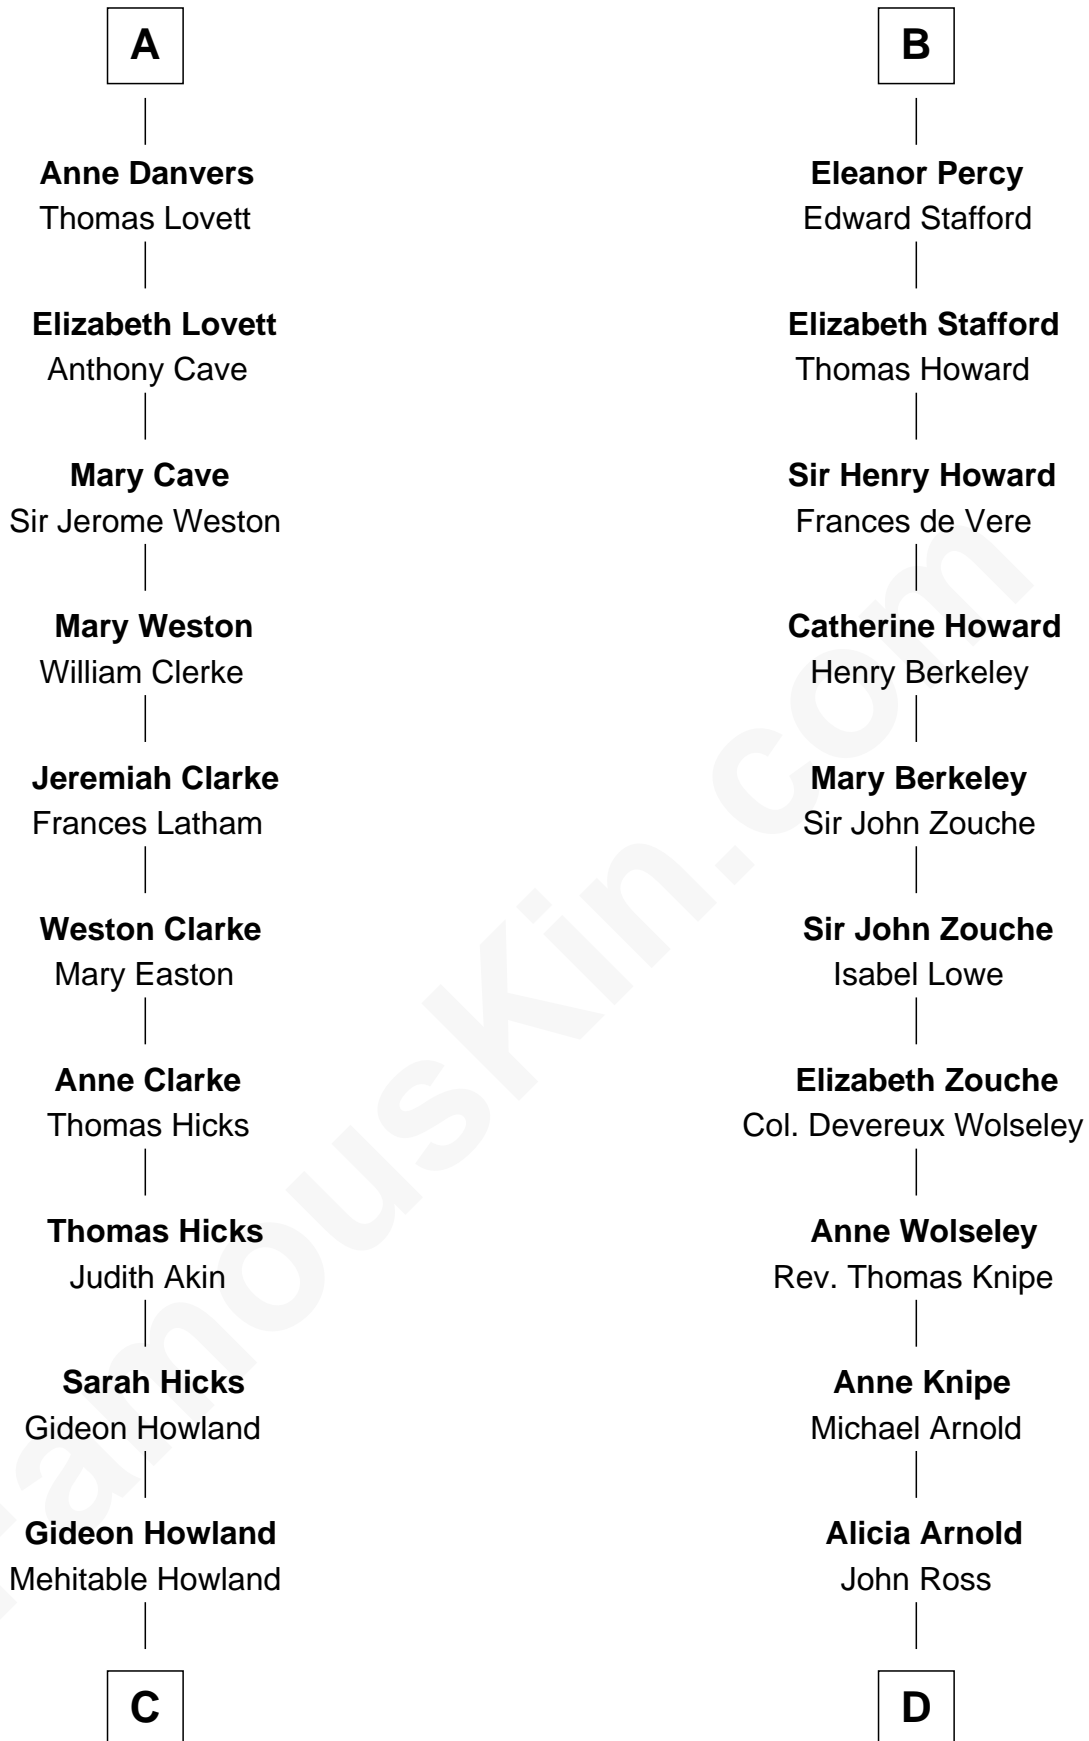

### Hetty Green

*"The Witch of Wall Street"*

18th cousin 1 time removed of

**Francis Scott Key**

*Author of "The Star Spangled Banner"*

**Sir William de Montagu**  
Elizabeth de Montfort

**Hawise de Montagu**  
Sir Roger de Bavent

**Joan de Bavent**  
Sir John Dauntsey

**John Dauntsey**  
Elizabeth Beverley

**Joan Dauntsey**  
Sir John Stradling

**Edmund Stradling**  
Elizabeth Arundell

**John Stradling**  
Alice Langford

**Anne Stradling**  
Sir John Danvers

**A**

**William de Montagu**  
Katherine de Grandison

**Philippa de Montagu**  
Sir Roger de Mortimer

**Edmund Mortimer**  
Philippa Plantagenet

**Elizabeth Mortimer**  
Sir Henry Percy

**Sir Henry Percy**  
Eleanor Neville

**Sir Henry Percy**  
Eleanor Poynings

**Henry Percy**  
Maud Herbert

**B**

**C**

**Abby Slocum Howland**  
Edward Mott Robinson

**Hetty Green**  
*"The Witch of Wall Street"*

**D**

**Ann Arnold Ross**  
Frances Key