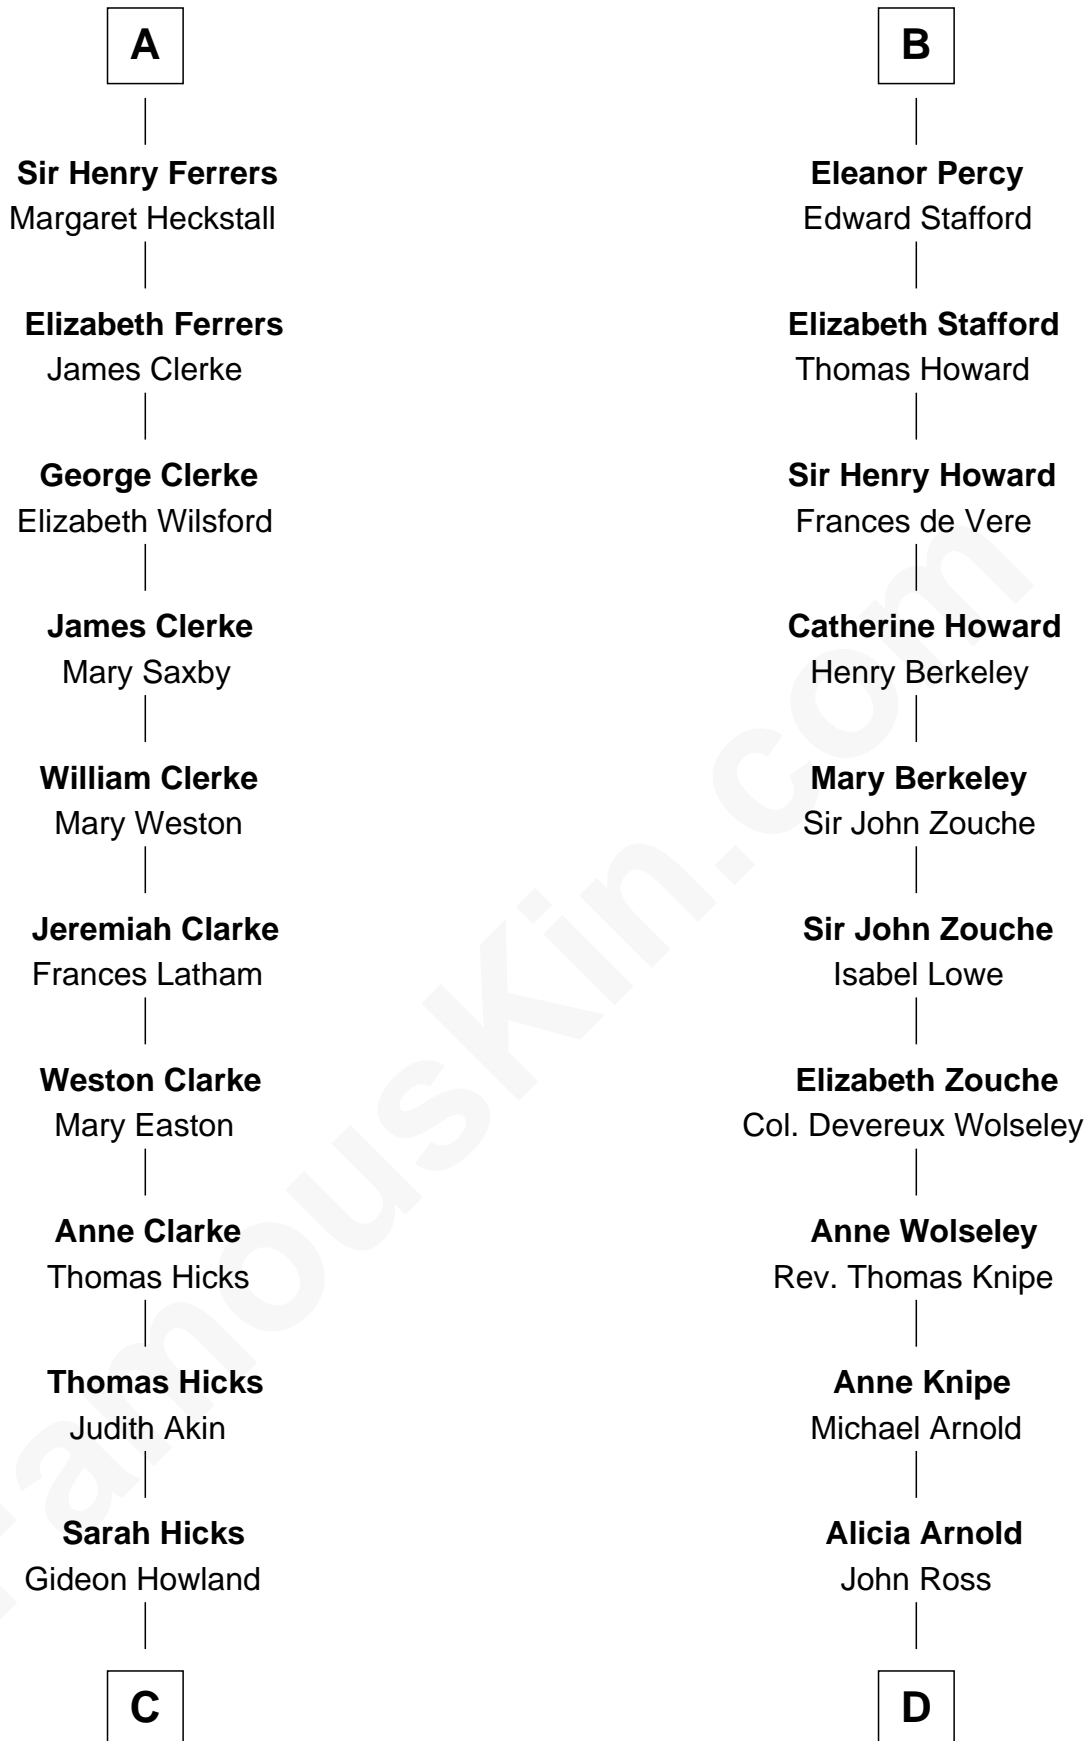

# FamousKin.com Relationship Chart of

**Hetty Green**

*"The Witch of Wall Street"*

19th cousin of

**Francis Scott Key**

*Author of "The Star Spangled Banner"*

**C**

**Gideon Howland**  
Mehitable Howland

**Abby Slocum Howland**  
Edward Mott Robinson

**Hetty Green**  
*"The Witch of Wall Street"*

**D**

**Ann Arnold Ross**  
Frances Key

**John Ross Key**  
Anne Phebe Penn Dagworthy Charlton

**Francis Scott Key**  
*Author of "The Star Spangled Banner"*