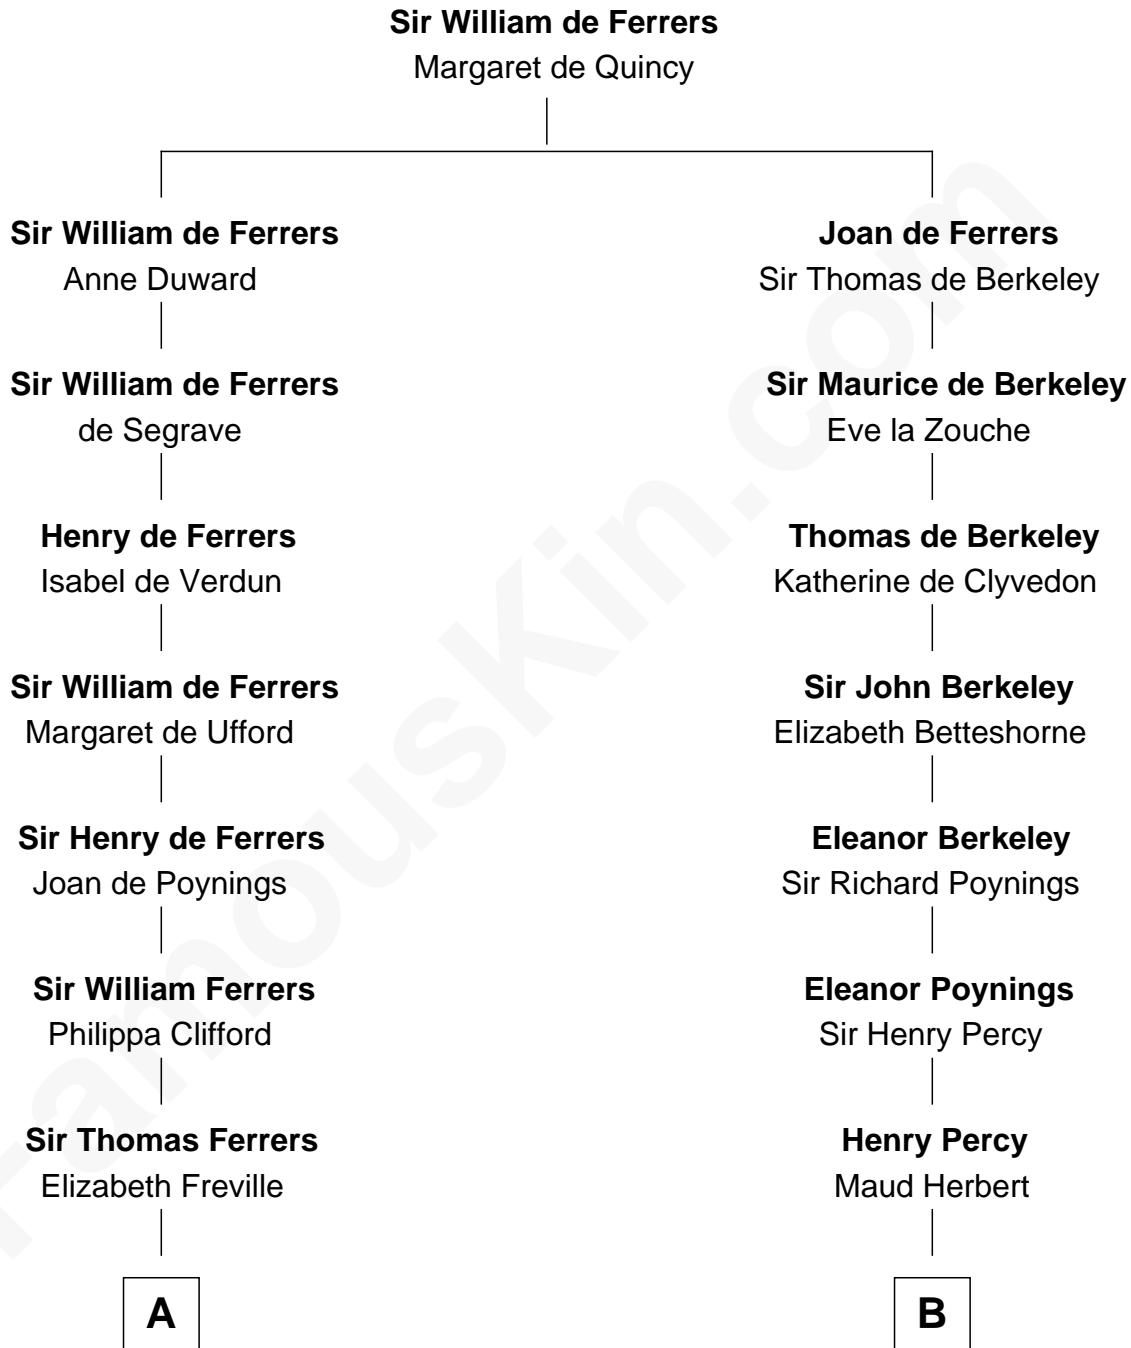

# FamousKin.com Relationship Chart of

**Hetty Green**

*"The Witch of Wall Street"*

19th cousin of

**Francis Scott Key**

*Author of "The Star Spangled Banner"*

**C**

**Gideon Howland**  
Mehitable Howland

**Abby Slocum Howland**  
Edward Mott Robinson

**Hetty Green**  
*"The Witch of Wall Street"*

**D**

**Ann Arnold Ross**  
Frances Key

**John Ross Key**  
Anne Phebe Penn Dagworthy Charlton

**Francis Scott Key**  
*Author of "The Star Spangled Banner"*