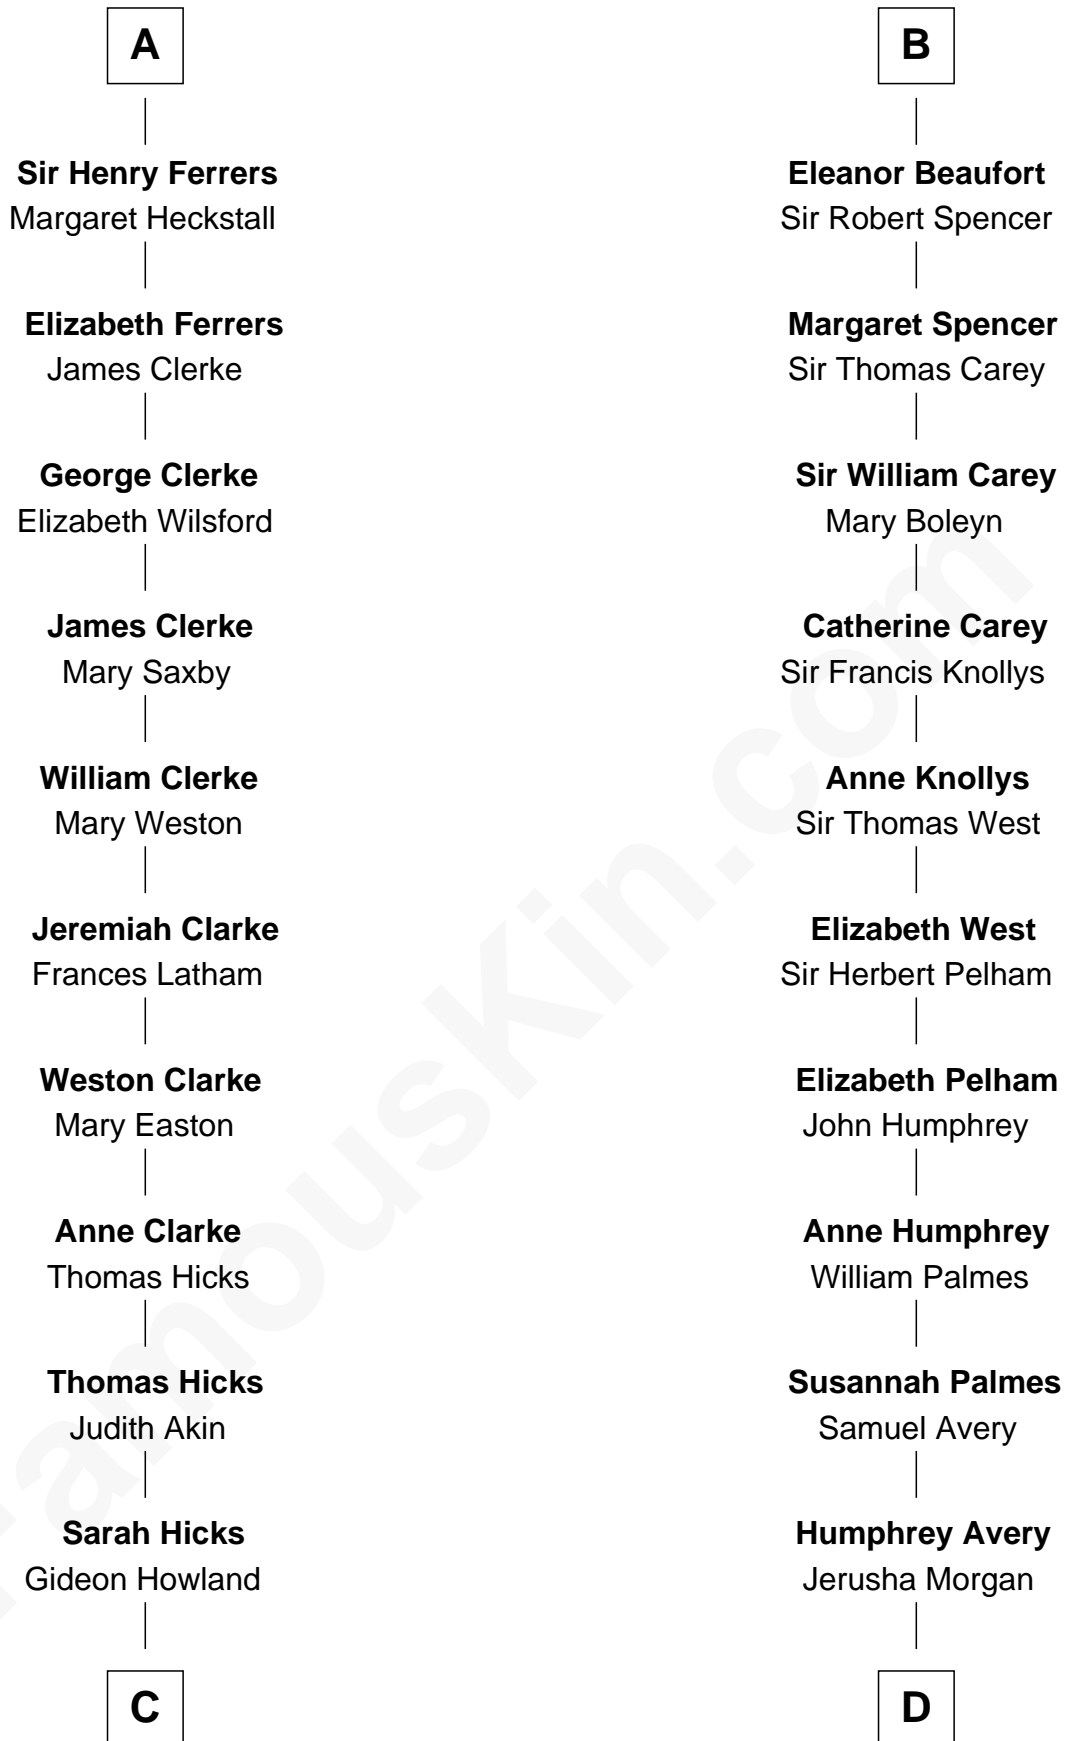

FamousKin.com

Relationship Chart of

Hetty Green

"The Witch of Wall Street"

19th cousin 2 times removed of

John D. Rockefeller

Founder of the Standard Oil Company

C

Gideon Howland
Mehitable Howland

Abby Slocum Howland
Edward Mott Robinson

Hetty Green
"The Witch of Wall Street"

D

Solomon Avery
Hannah Punderson

Miles Avery
Malinda Pixley

Lucy Avery
Godfrey Lewis Rockefeller

William Avery Rockefeller
Eliza Davison

John D. Rockefeller
Founder of the Standard Oil Company