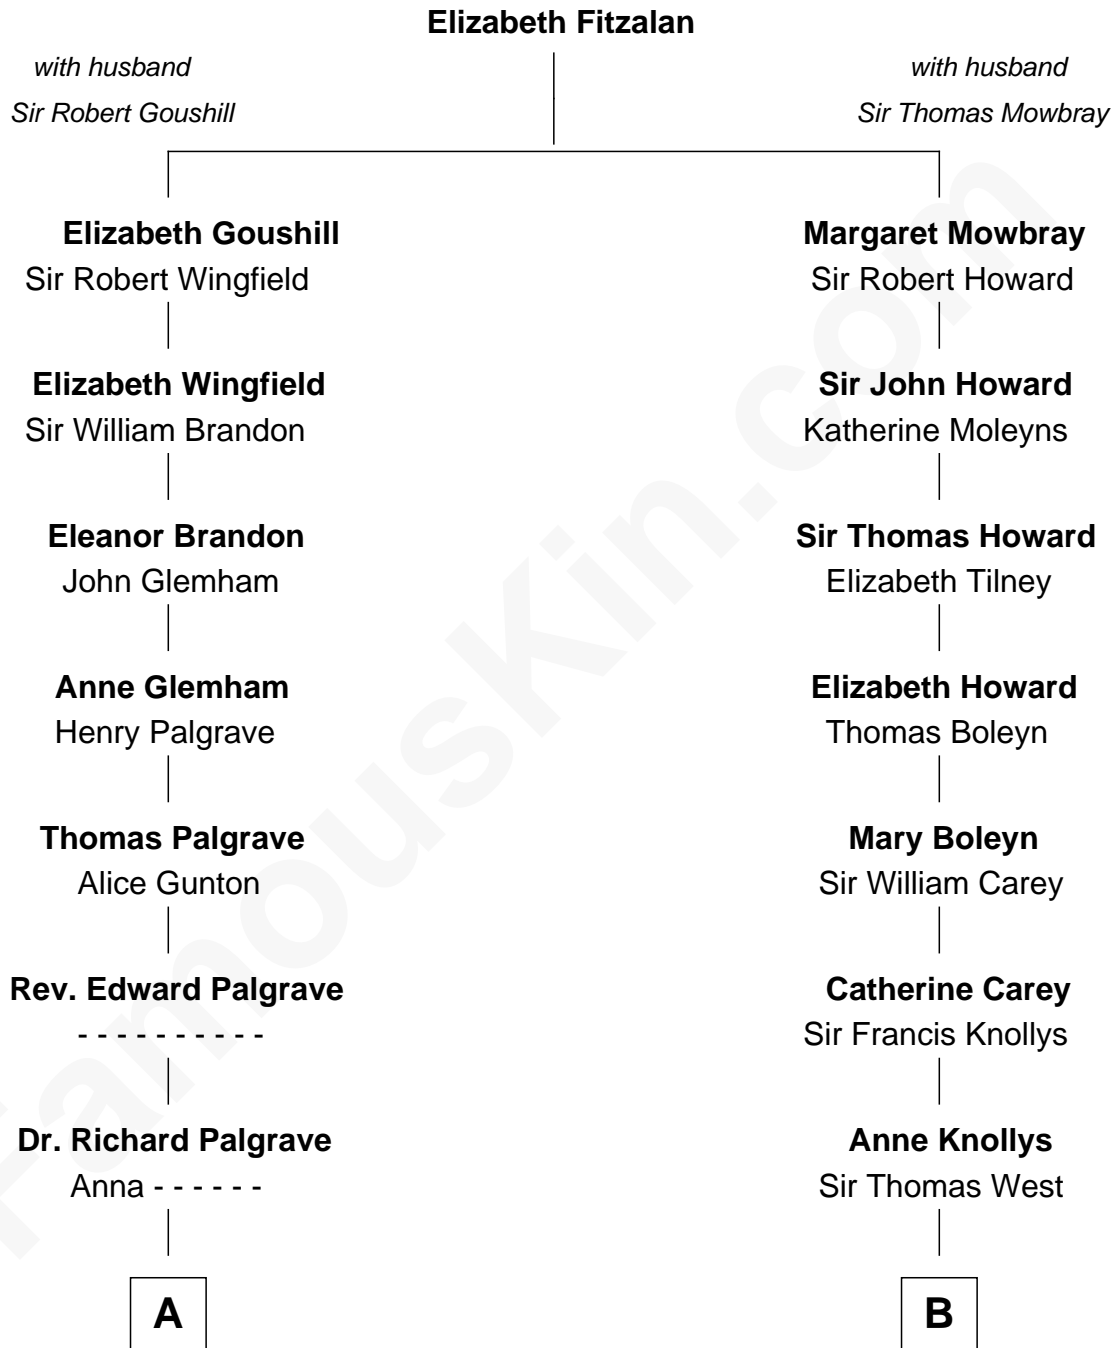

## Relationship Chart of

### Hetty Green

*"The Witch of Wall Street"*

15th cousin 1 time removed of

**John D. Rockefeller**

*Founder of the Standard Oil Company*

**A**

**Sarah Palgrave**

Dr. John Alcock