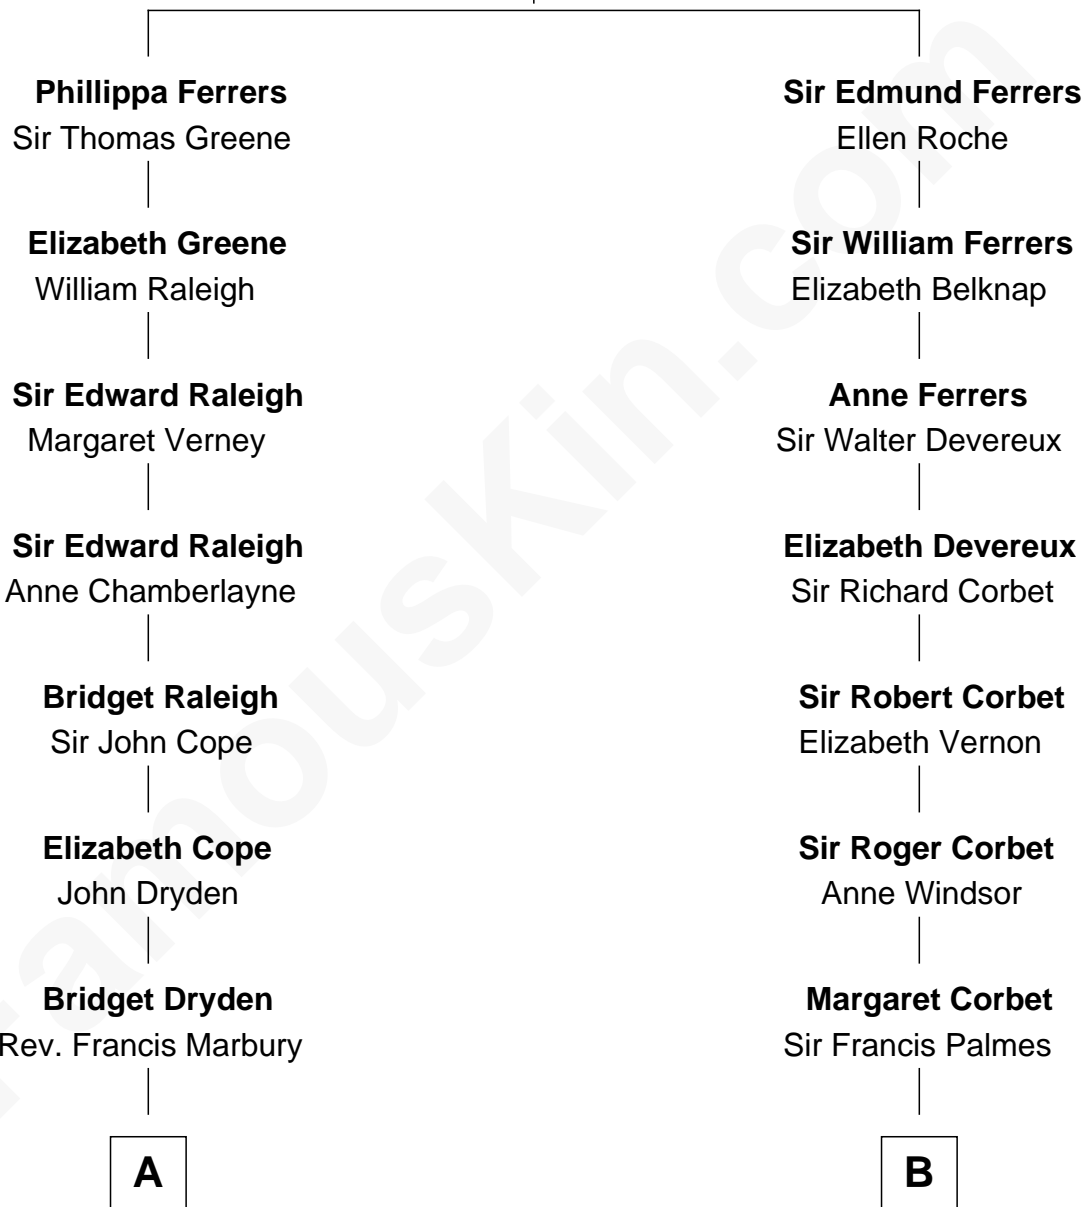

FamousKin.com

Relationship Chart of

Hetty Green

"The Witch of Wall Street"

15th cousin 4 times removed of

Nelson Rockefeller

41st U.S. Vice-President

Robert de Ferrers
Margaret Despencer

C

John Davison Rockefeller

Laura Celestia Spelman

John Davison Rockefeller

Abby Greene Aldrich

Nelson Rockefeller

41st U.S. Vice-President

FamousKin.com