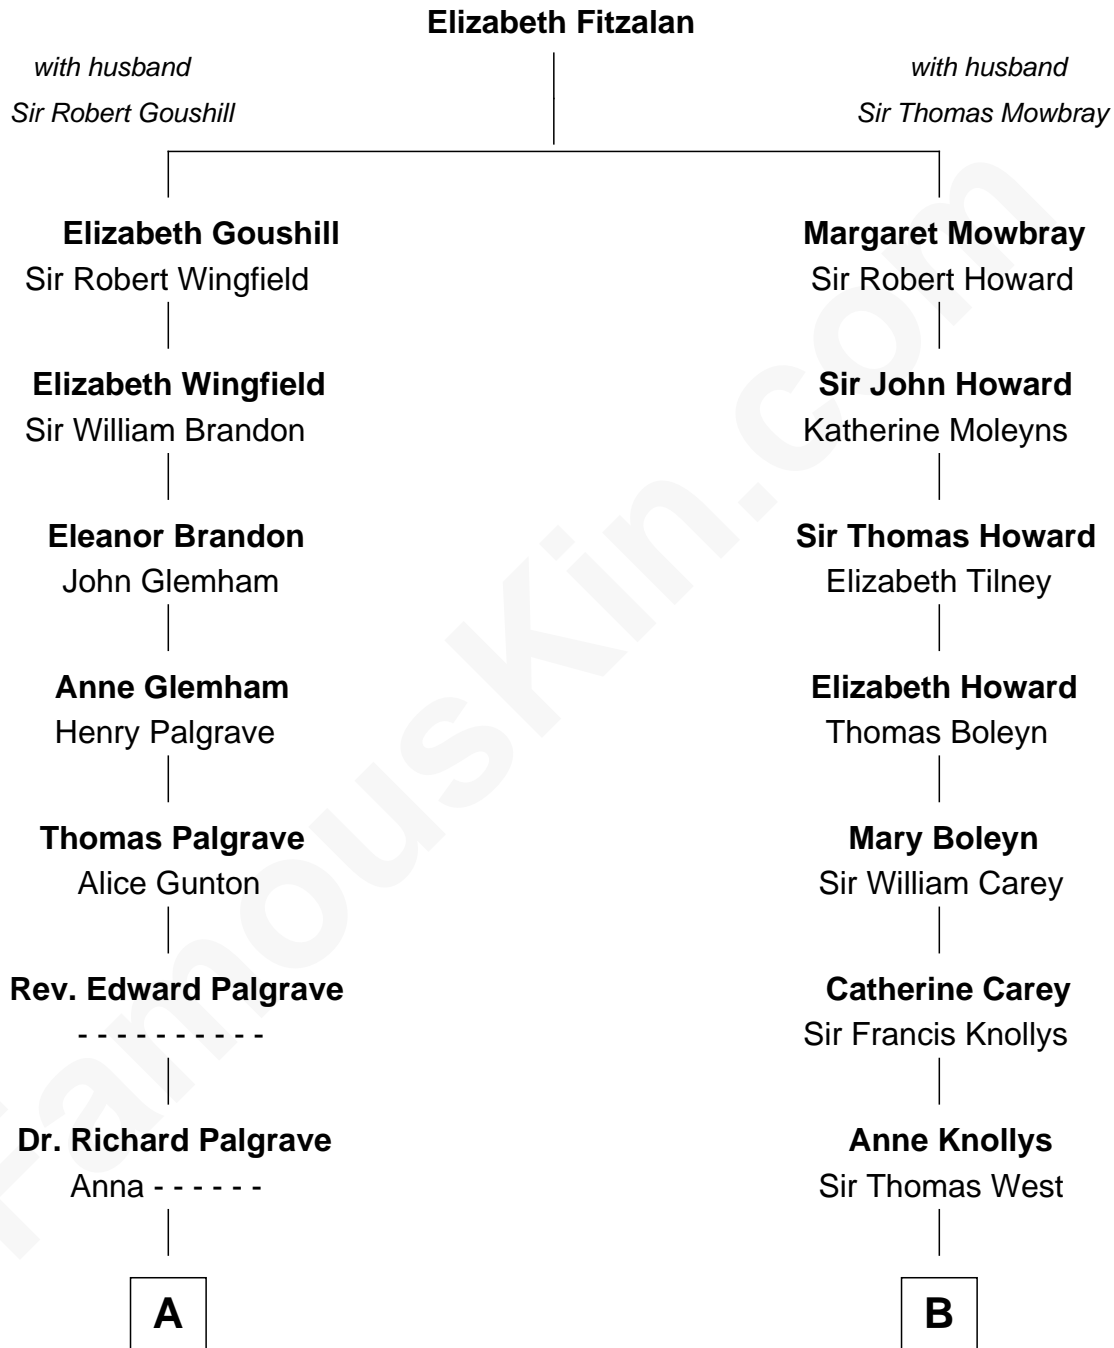

FamousKin.com

Relationship Chart of

Hetty Green

"The Witch of Wall Street"

15th cousin 3 times removed of

Nelson Rockefeller

41st U.S. Vice-President

C

John Davison Rockefeller

Abby Greene Aldrich

Nelson Rockefeller

41st U.S. Vice-President

FamousKin.com