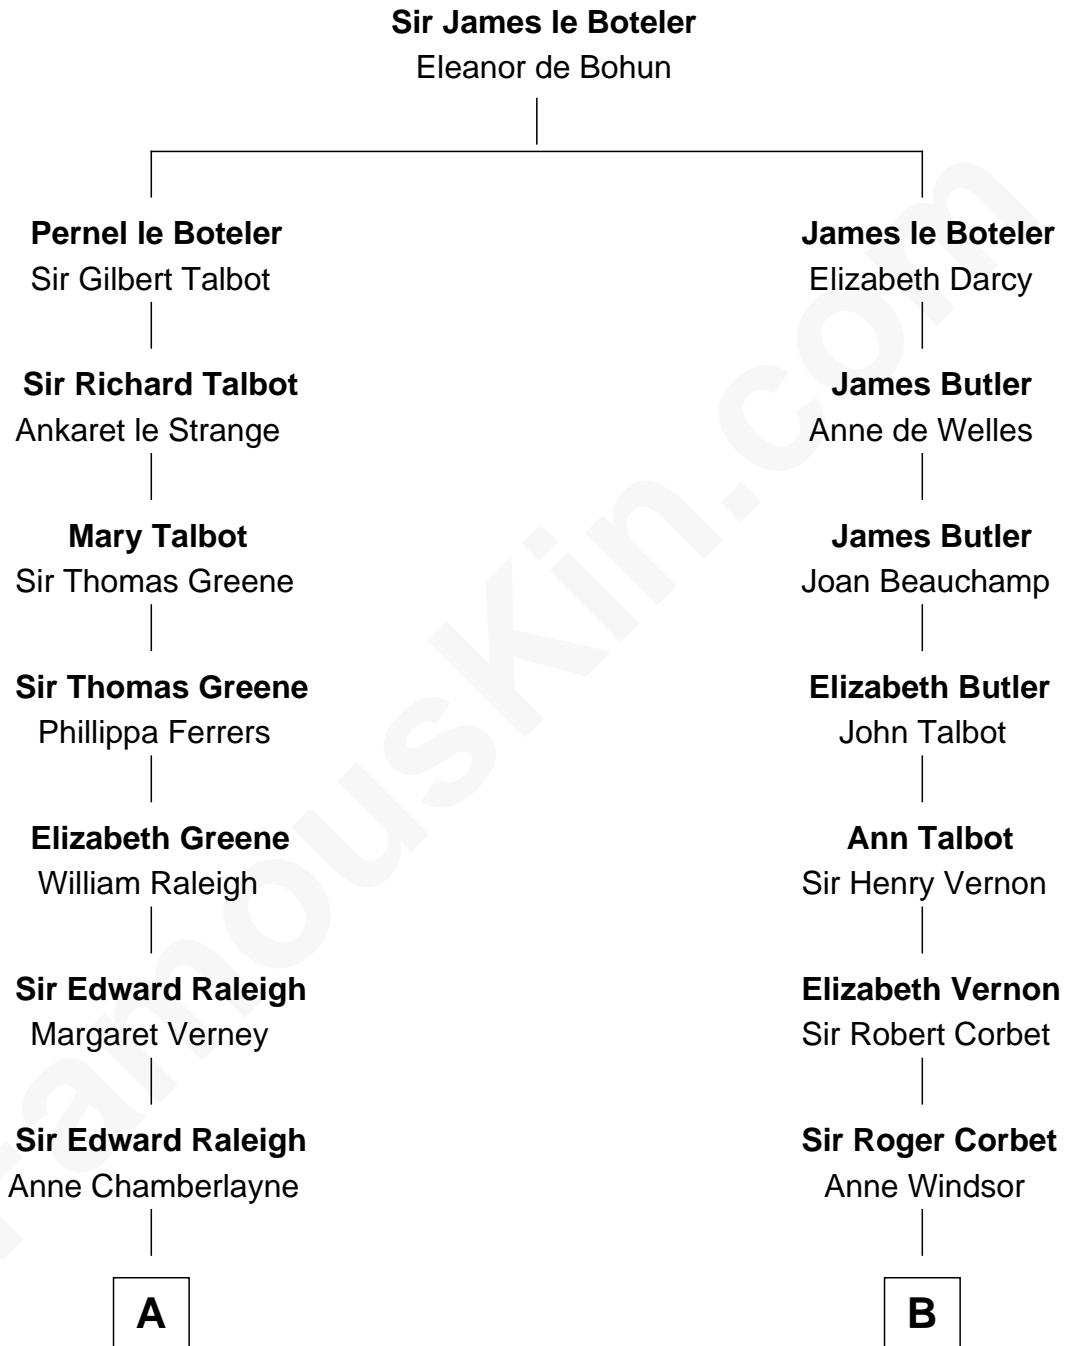

FamousKin.com

Relationship Chart of

Hetty Green

"The Witch of Wall Street"

18th cousin 2 times removed of

Nelson Rockefeller

41st U.S. Vice-President

C

Abby Slocum Howland
Edward Mott Robinson

Hetty Green
"The Witch of Wall Street"

D

William Avery Rockefeller
Eliza Davison

John Davison Rockefeller
Laura Celestia Spelman

John Davison Rockefeller
Abby Greene Aldrich

Nelson Rockefeller
41st U.S. Vice-President

FamousKin.com