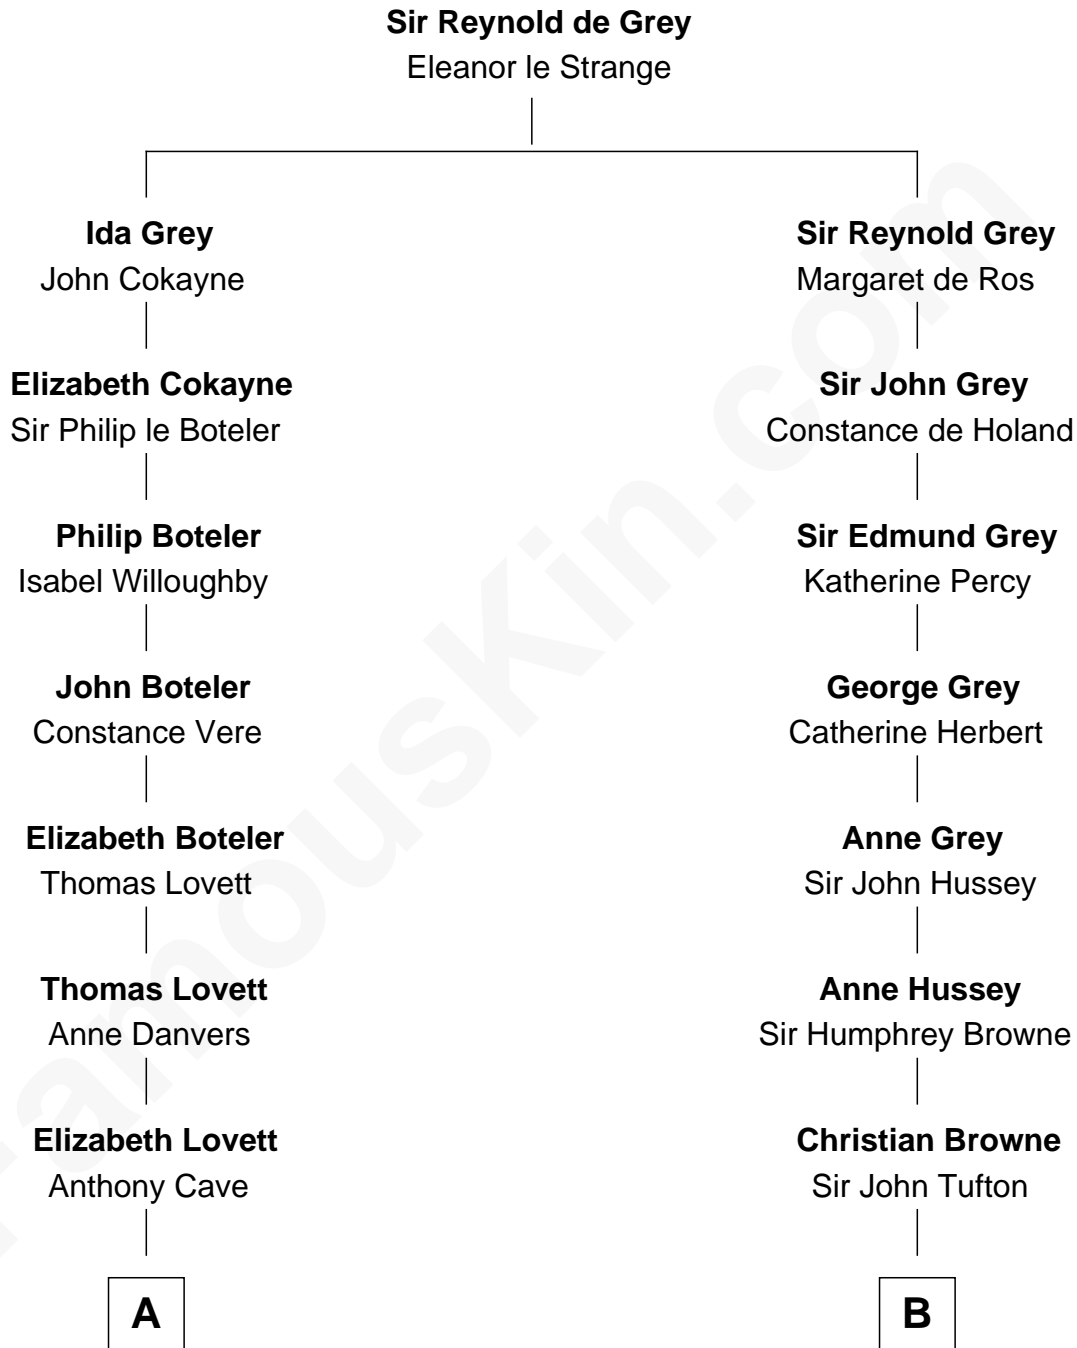

FamousKin.com

Relationship Chart of

Hetty Green

"The Witch of Wall Street"

16th cousin 2 times removed of

Camilla Parker Bowles

Queen Consort of the United Kingdom

C

Rosalind Maud Cubitt
Bruce Middleton Hope Shand

Camilla Parker Bowles
Queen Consort

FamousKin.com