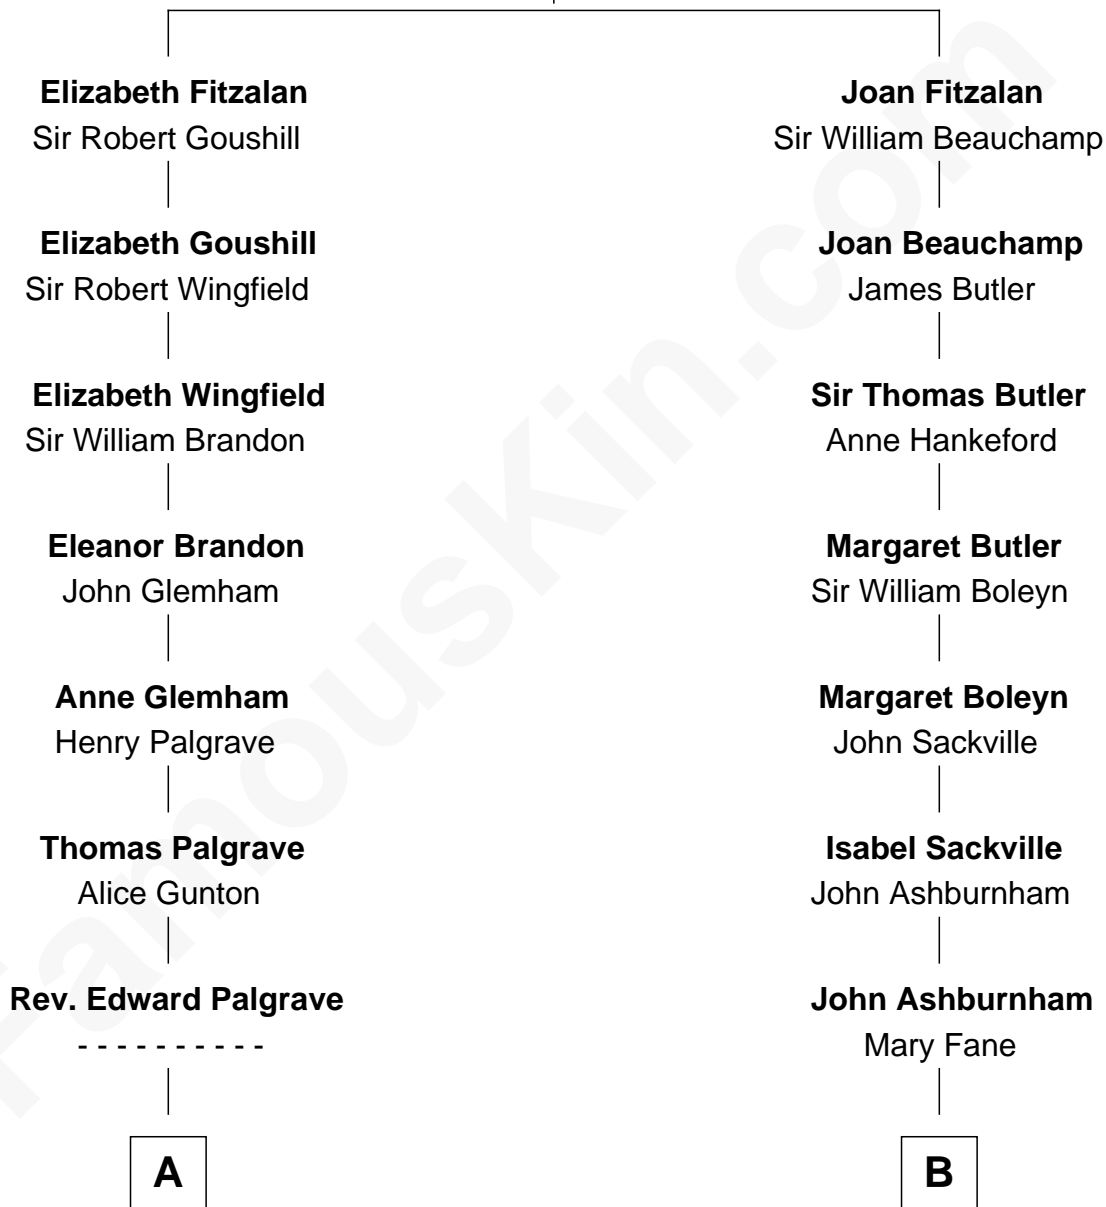

FamousKin.com

Relationship Chart of

Hetty Green

"The Witch of Wall Street"

16th cousin 3 times removed of

Camilla Parker Bowles

Queen Consort of the United Kingdom

Sir Richard Fitzalan

Elizabeth de Bohun

C

—
Sonia Rosemary Keppel

Roland Calvert Cubitt

—
Rosalind Maud Cubitt

Bruce Middleton Hope Shand

—
Camilla Parker Bowles

Queen Consort