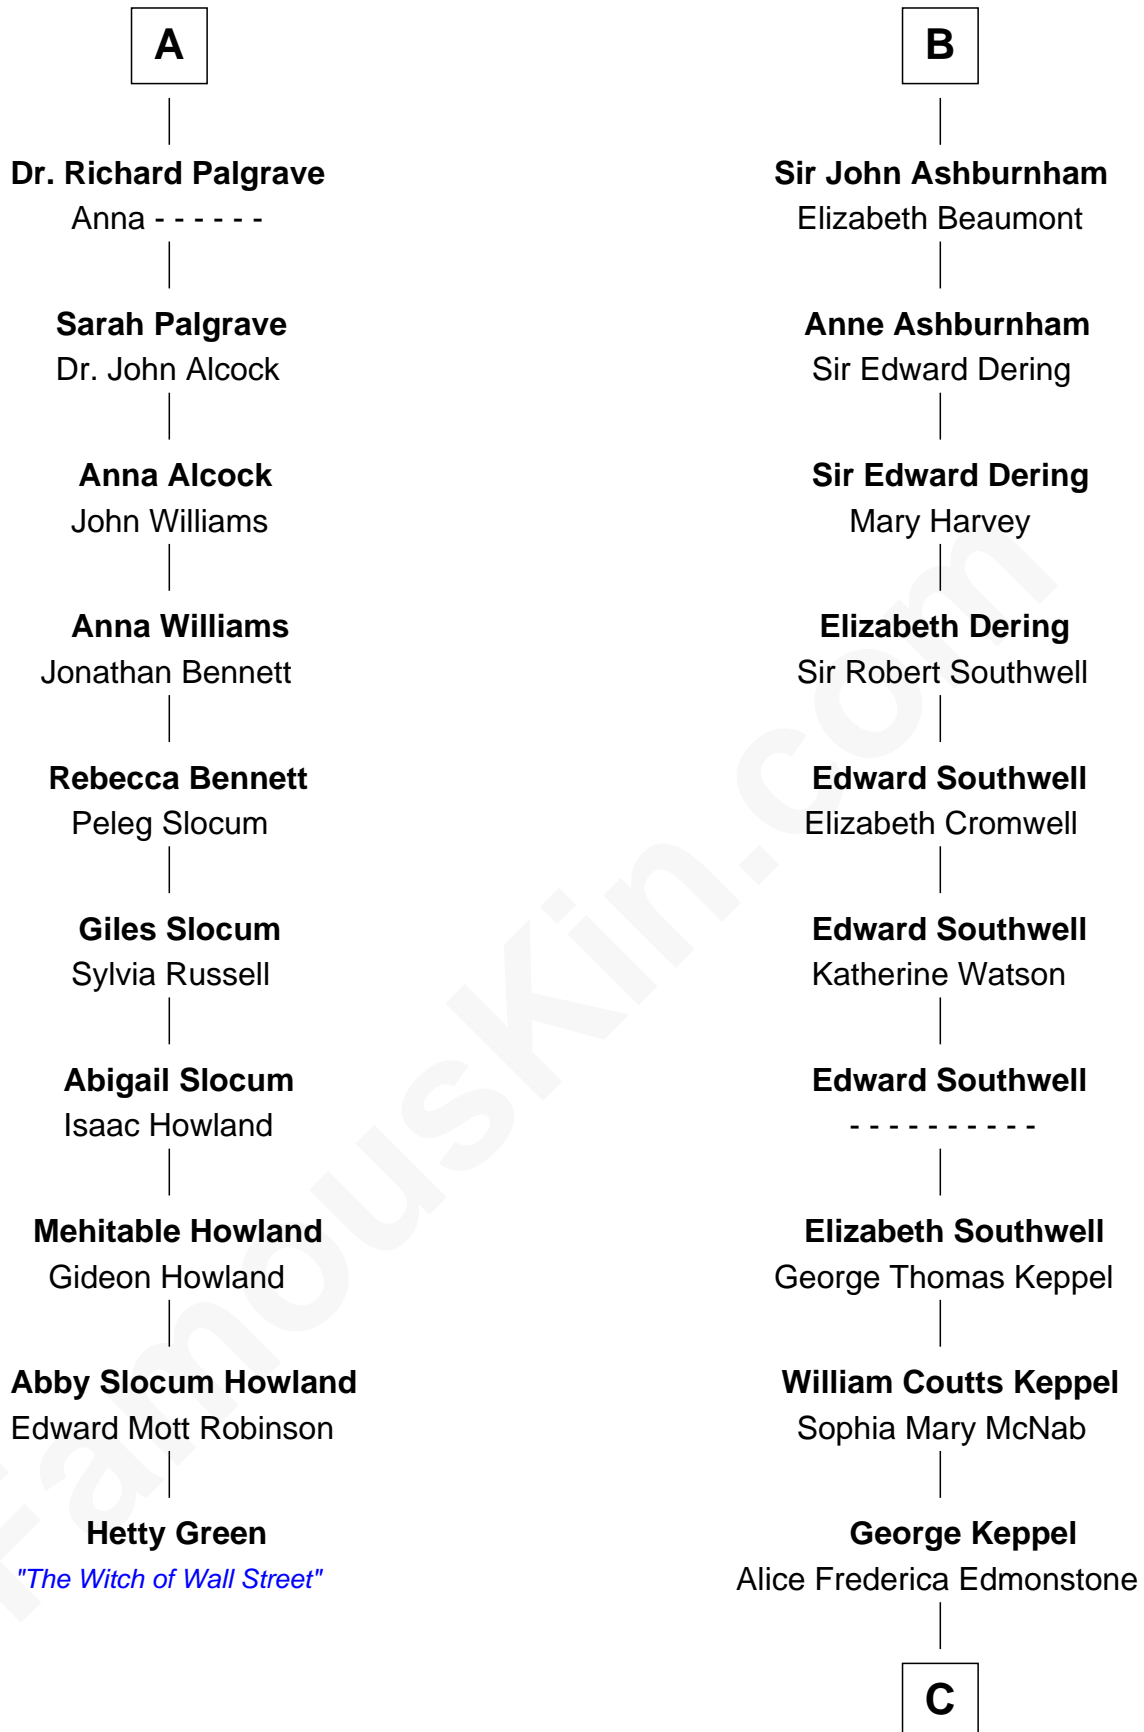

FamousKin.com

Relationship Chart of

Hetty Green

"The Witch of Wall Street"

16th cousin 3 times removed of

Camilla Parker Bowles

Queen Consort of the United Kingdom

Sir Richard Fitzalan

Elizabeth de Bohun

C

—
Sonia Rosemary Keppel

Roland Calvert Cubitt

—
Rosalind Maud Cubitt

Bruce Middleton Hope Shand

—
Camilla Parker Bowles

Queen Consort