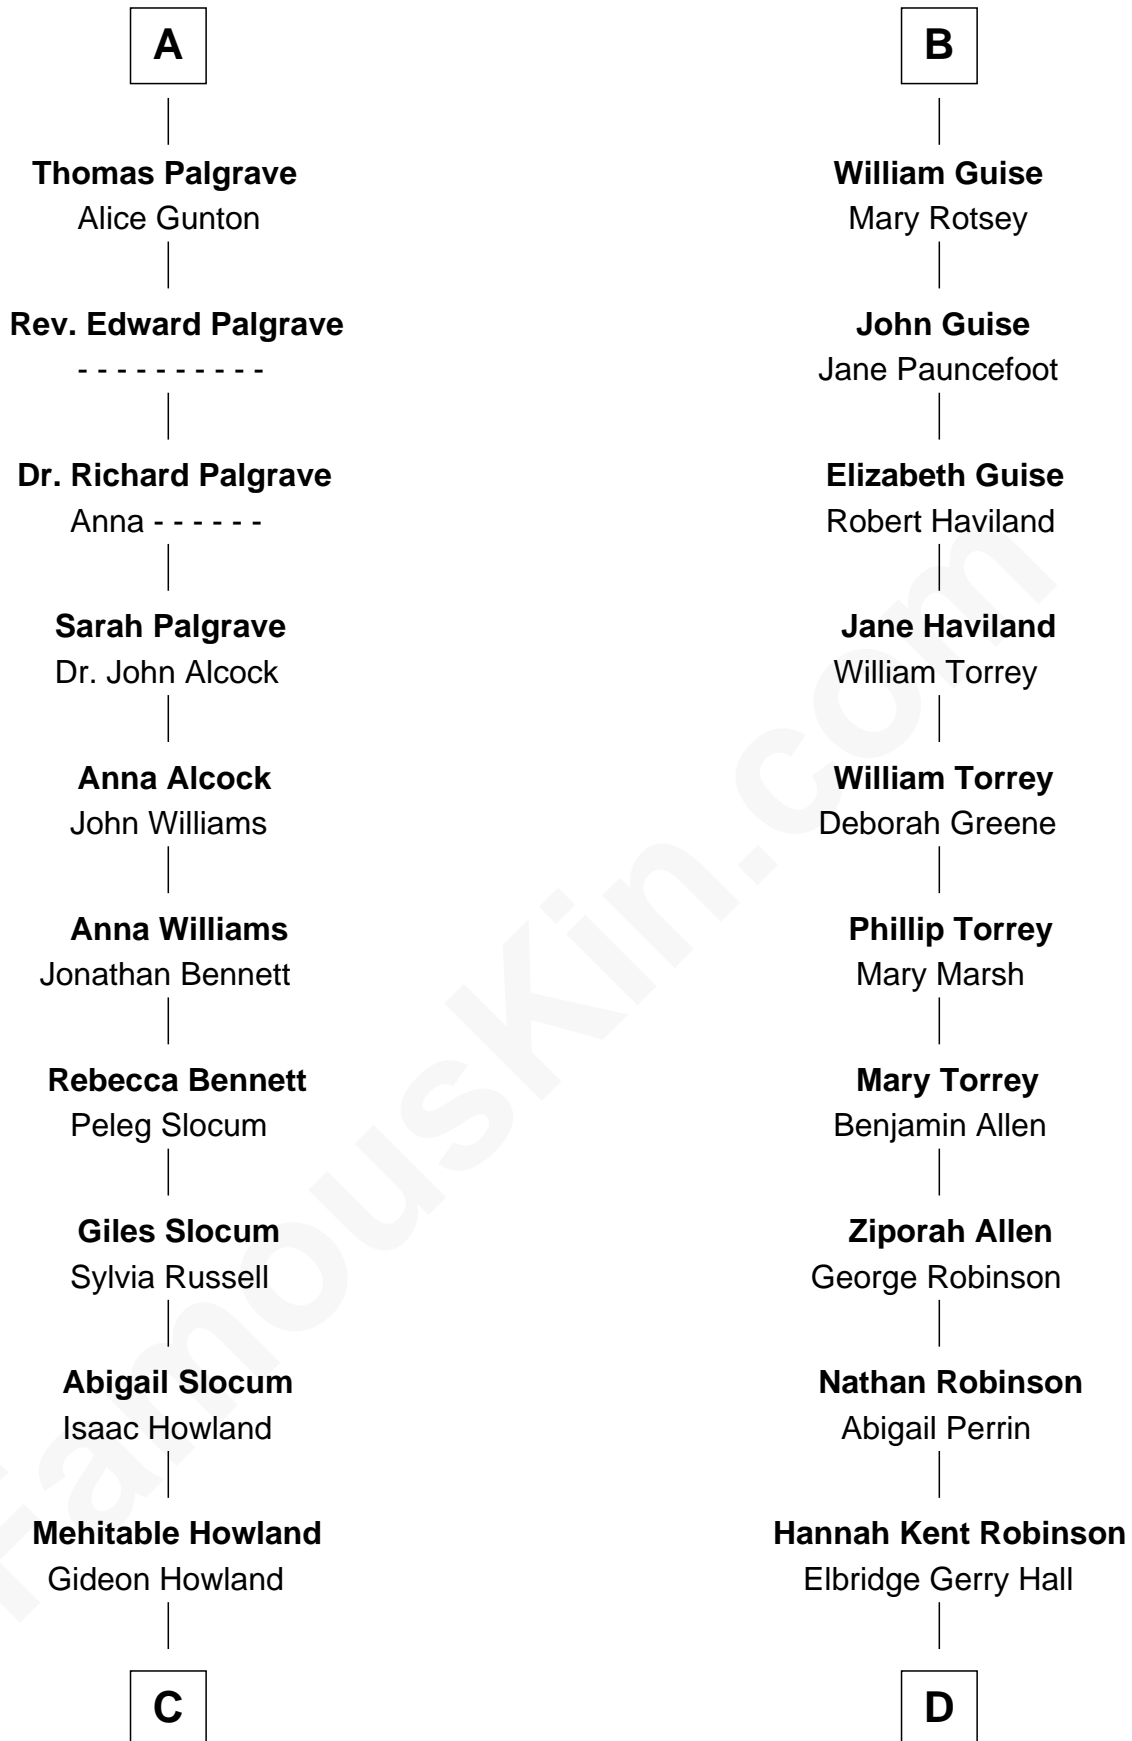

# FamousKin.com Relationship Chart of

**Hetty Green**

*"The Witch of Wall Street"*

18th cousin 2 times removed of

**Raquel Welch**

*Movie Actress*

**Henry Plantagenet**  
Maud de Chaworth

**Eleanor Plantagenet**

**Blanche of Lancaster**

John of Gaunt

**Elizabeth of Lancaster**

John de Holand

**Constance de Holand**

Sir John Grey

**Sir Edmund Grey**

Katherine Percy

**Anne Grey**

Sir John Grey

*Probable*

**Tacy Grey**

John Guise

**B**

**C**

**Abby Slocum Howland**  
Edward Mott Robinson

**Hetty Green**  
*"The Witch of Wall Street"*

**D**

**Justin Smith Hall**  
Sarah Mehitable Stanford

**Emery Stanford Hall**  
Clara Louise Adams

**Josephine Sarah Hall**  
Armando Carlos Tejada

**Raquel Welch**  
*aka Raquel Welch*