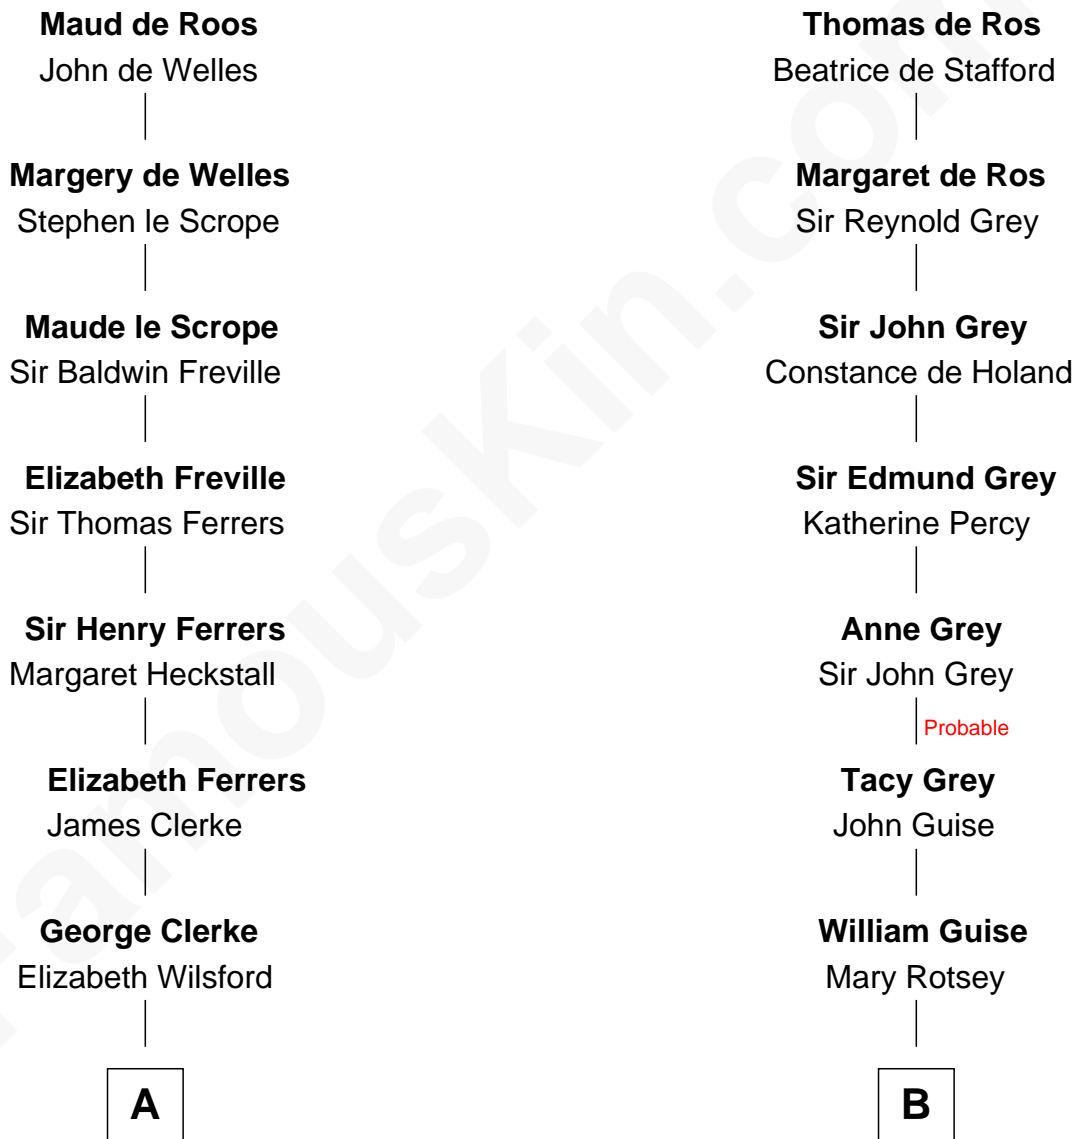

# FamousKin.com Relationship Chart of

**Hetty Green**

*"The Witch of Wall Street"*

16th cousin 3 times removed of

**Raquel Welch**

*Movie Actress*

**Sir William de Ros**  
Margery de Badlesmere

**C**

**Emery Stanford Hall**

Clara Louise Adams

**Josephine Sarah Hall**

Armando Carlos Tejada

**Raquel Welch**

*aka Raquel Welch*

FamousKin.com